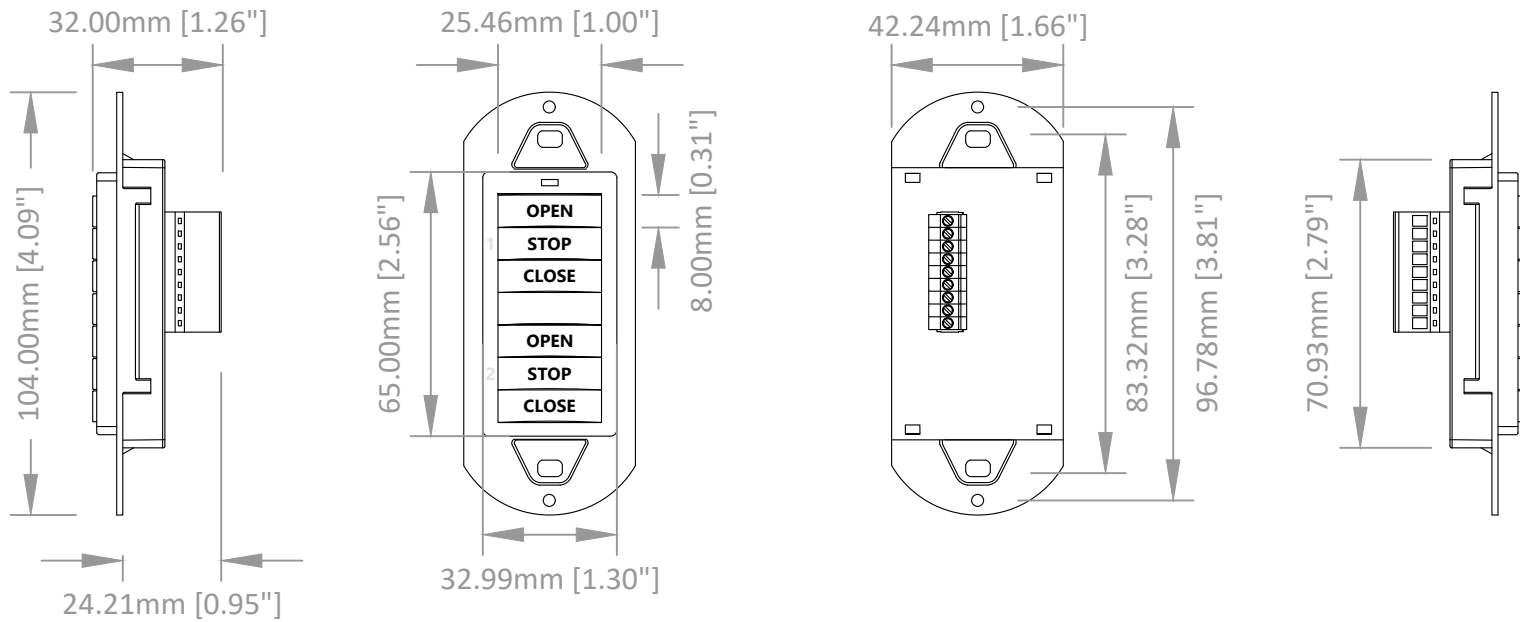

ES7 Push-Button Switch
 Dimension Drawing

Drawing Status:

ISSUED FOR DELIVERY

Drawing Status

rev #	drawn by	issued

drawn by:	CO
date:	2023-06-16
drawing no.:	ES7-DIM
scale:	NTS

This drawing is the property of The Embedia Sales Corp. Any copies, reproduction, or distribution to third parties must only be done with formal consent from Embedia Sales Corp.