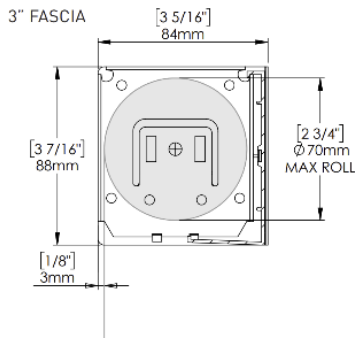

Color Options:

3" FASCIA

1. 3" Contract Series Square Fascia
2. 3" Contract Series Fascia Bracket
3. 3" Contract Series End Cap
4. Chain Diverter & Cover Set

4" FASCIA

1. 4" Contract Series Square Fascia
2. 4" Contract Series Fascia Bracket
3. 4" Contract Bracket Cover
4. Bracket Clip

5" FASCIA