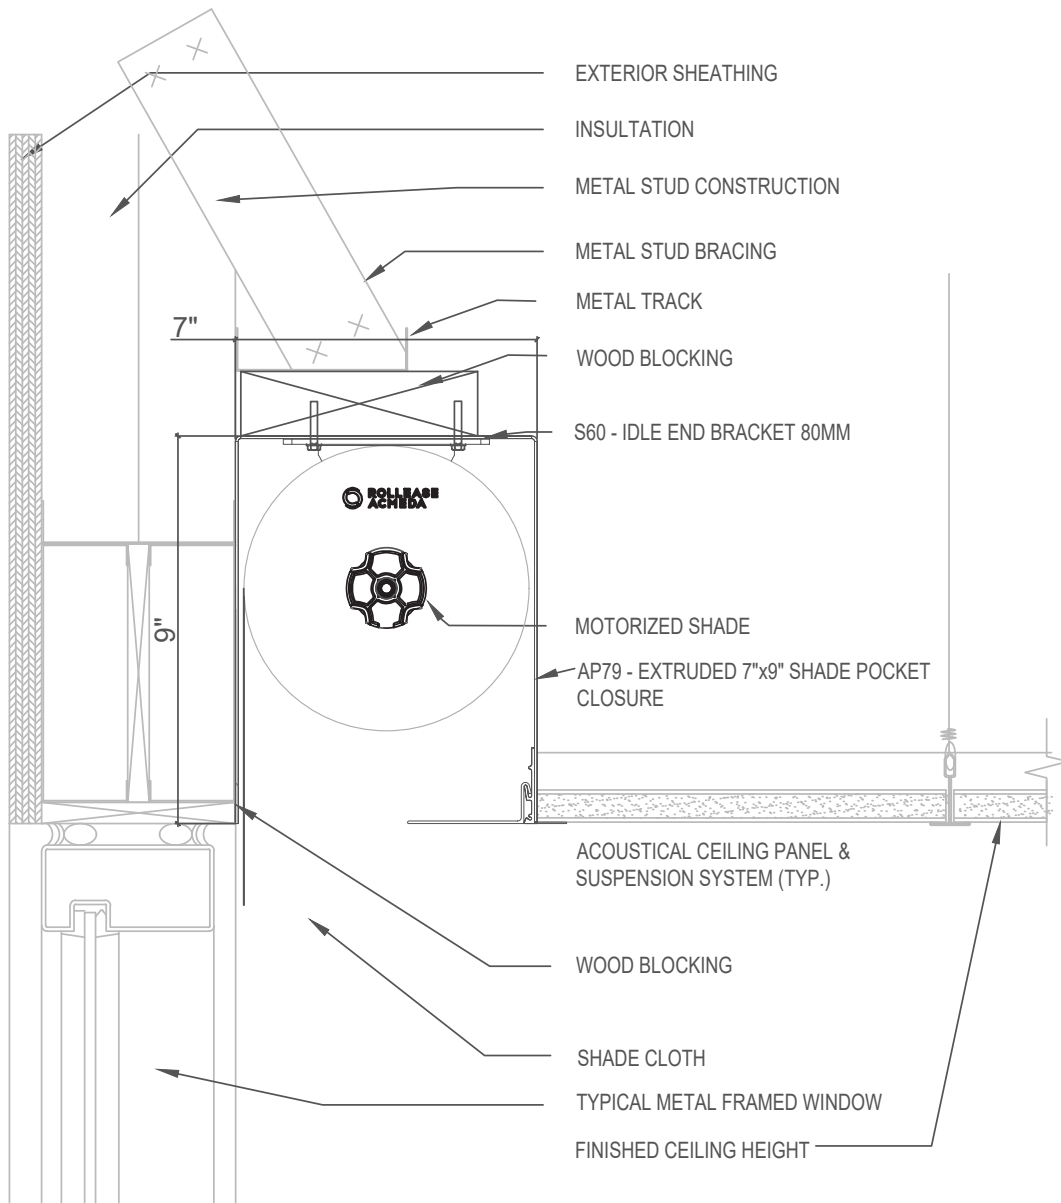

Med Recessed Single Shade 7"x9" Pocket Closure w/ Lip

SCALE: 3"=1'-0" 120V AC MANUAL CONTROL