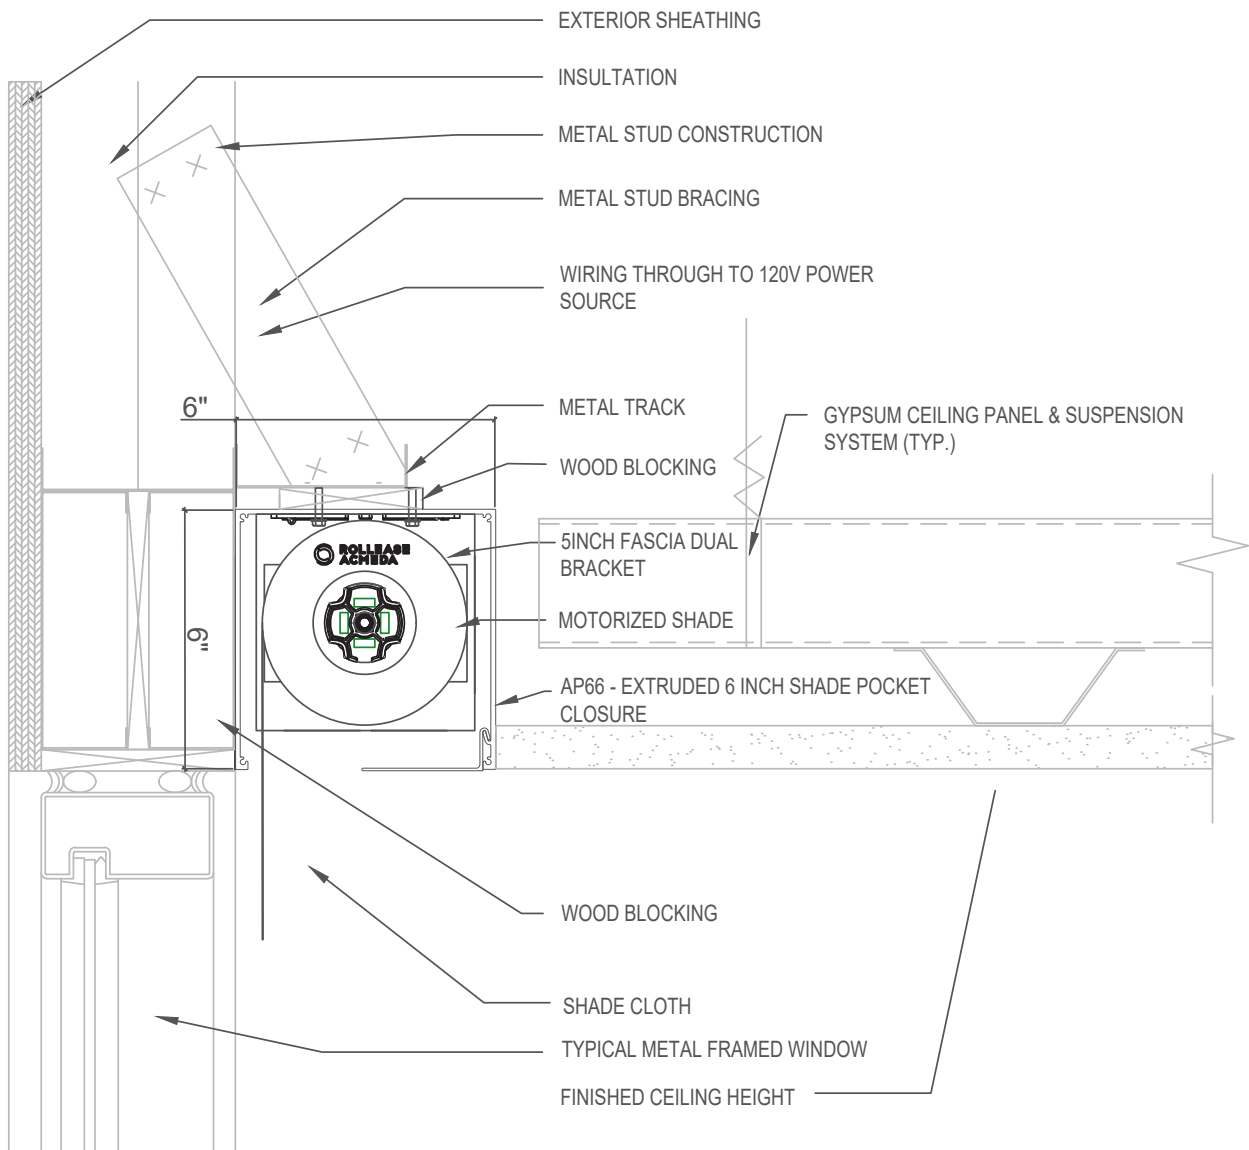

Med Recessed Single Shade 6" Pocket Closure

SCALE: 3"=1'-0" 120V AC MANUAL CONTROL