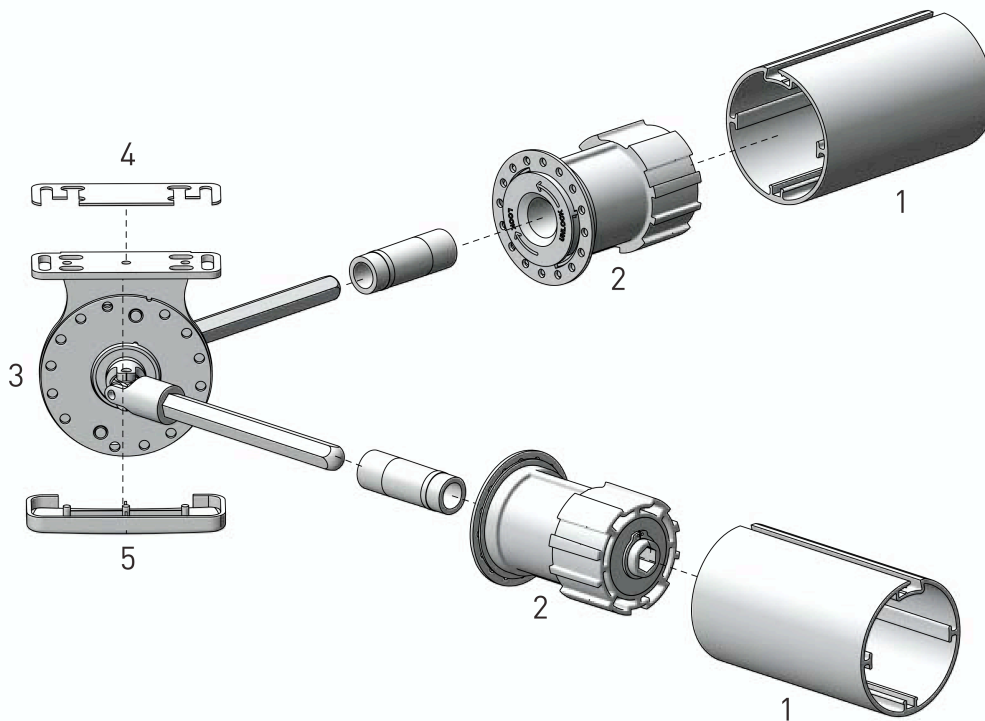

ROLLEASE ACMEDA MULTI-LINK SYSTEMS

ALLOWS MULTIPLE SHADES TO BE CONTROLLED USING A SINGLE MOTOR OR CHAIN CONTROL OPERATION.

ROLLEASE ACMEDA UNI-LINK SYSTEMS

CAN ACHIEVE A DEGREE SPECIFIC ANGLED OPERATION UP TO 90° WHEN LINKING MULTIPLE BLINDS. DRIVEN BY A SINGLE MOTOR OR CHAIN CONTROL MECHANISM.