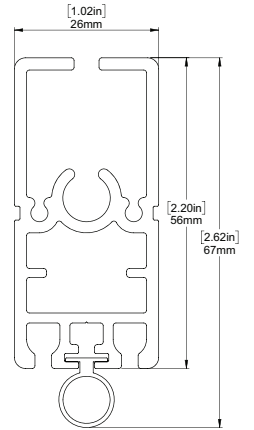

FRONT & SIDE VIEW

SCHEMATIC

BOTTOM RAIL OPTIONS

F4115 HEM BAR

INTERNAL HEM BAR

F56 HD HEM BAR

SYSTEM UPGRADES

WMPDLEU
OGPSWEEBEBEDETTPVUUTU