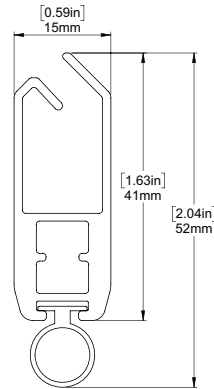

FRONT & SIDE VIEW

SCHEMATIC

BOTTOM RAIL OPTIONS

F4115 HEM BAR

INTERNAL HEM BAR

F56 HD HEM BAR

SYSTEM UPGRADES

WMPDLEU
OGPSWEEBEBEDETTPVUUTU