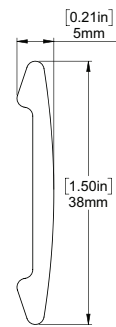

FRONT & SIDE VIEW

SCHEMATIC

BOTTOM RAIL OPTIONS

F4115 HEM BAR

INTERNAL HEM BAR

F56 HD HEM BAR

SYSTEM UPGRADES

WMPDLEU
OGPSWEEBEBEDETTPVUUTU