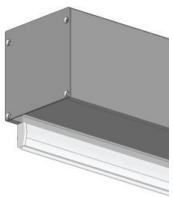

FRONT & SIDE VIEW

SCHEMATIC

BOTTOM RAIL OPTIONS

SYSTEM UPGRADES

5" Pocket
[for hidden recess mounts]

L & I Clips
[for hidden recess mounts]

Edge Side Channels
[for improved light blackout]

Internal Wire Guide
[supporting complex shading systems]