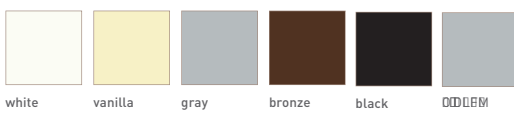

CONTRACT SERIES ONE

Medium Open Roller Shade
Clutch Control

SE FOSDOTTPOBOHDOESEEEMMETEEDNNEBOPDSBDDUEOVNOEEOBPM...
 O DEEEBOEESPOTDPRGCEGSEMOOQOEBDDPOTTEBVSODHNOBMYHABITTOEOTPOBOHDOESEEENBOWBMDIBODDPOUSEMOTNBEEREGACEMAPBOCEAM
 OO MHO PVSODFOEEDMFMWESPMWOFEDDMPADPPGESTBSPCVTOEOTN...
 BOSEEVDEMESWODEDBMMTOTWATTOHOGDBOUMOEVBWESBOEONSNTEBWAHSEEDOHTPOE...
 HDOESEEAEBWAEVDOEBSXESFOBUBBOWDOPSONVMO...
 BEMHILGDO

BRACKET COLORS

Match this solution with any of our sunscreen, blockout or high performance fabrics for a complete finished solution. See our document library for comprehensive information including HPD, LEED & NRC specifications.