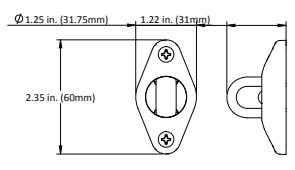

Safety Hold 3

CHAIN OPTIONS

Stainless Steel or NPS

APPROXIMATELY 50-51 BALLS PER FOOT
• NICKLE PLATED STEEL: AVG. TENSILE STRENGTH 50 LBS
• STAINLESS STEEL: AVG. TENSILE STRENGTH 120 LBS