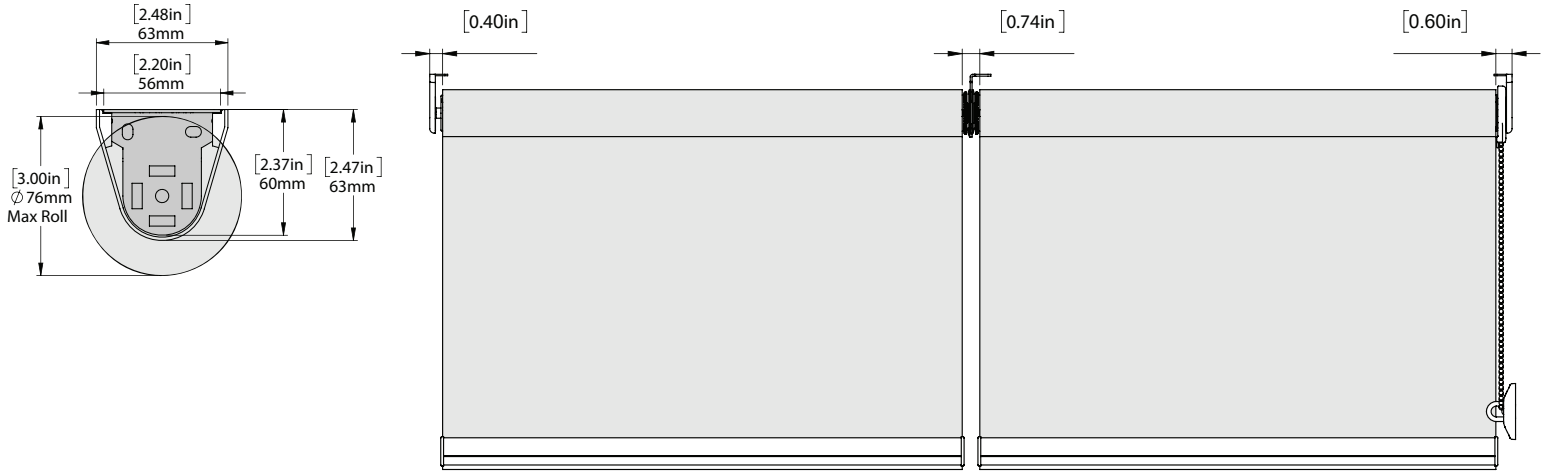

FRONT & SIDE VIEW

SCHEMATIC

BOTTOM RAIL OPTIONS

SYSTEM UPGRADES

5" Pocket
[for hidden recess mounts]

L & I Clips
[for hidden recess mounts]

Edge Side Channels
[for improved light blackout]

Internal Wire Guide
[supporting complex shading systems]