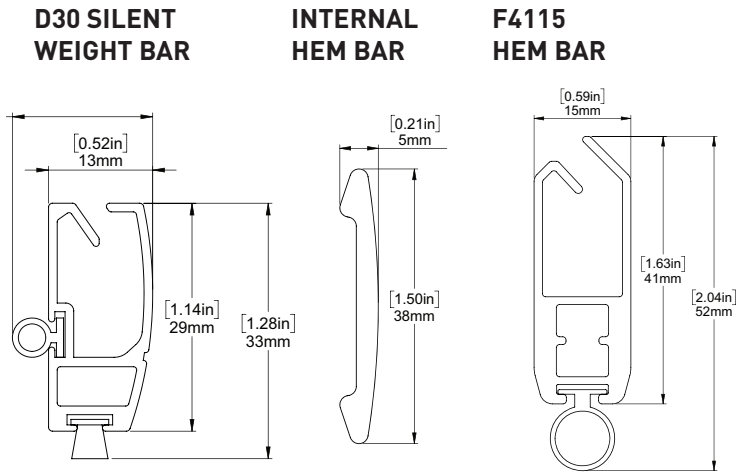

CHILD SAFE OPTIONS

Chainhold

Safety Hold 3

CHAIN OPTIONS

Stainless Steel or NPS

APPROXIMATELY 50-51 BALLS PER FOOT
 • NICKLE PLATED STEEL: AVG. TENSILE STRENGTH 50 LBS
 • STAINLESS STEEL: AVG. TENSILE STRENGTH 120 LBS

FRONT & SIDE VIEW

SCHEMATIC

BOTTOM RAIL OPTIONS

SYSTEM UPGRADES

5" Pocket
[for hidden recess mounts]

L & I Clips
[for hidden recess mounts]

Edge Side Channels
[for improved light blackout]

Internal Wire Guide
[supporting complex shading systems]