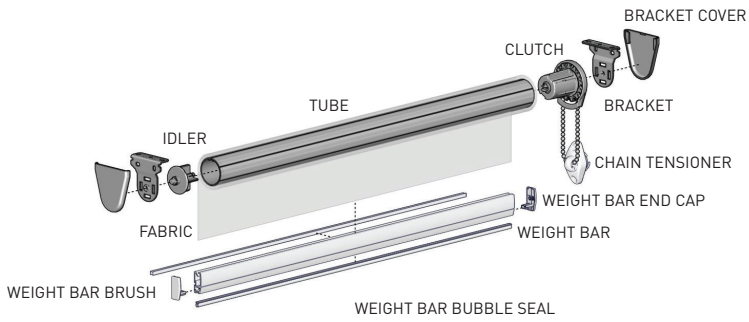

CHILD SAFE OPTIONS

Chainhold

Safety Hold 3

CHAIN OPTIONS

Stainless Steel or NPS

APPROXIMATELY 50-51 BALLS PER FOOT
 • NICKLE PLATED STEEL: AVG. TENSILE STRENGTH 50 LBS
 • STAINLESS STEEL: AVG. TENSILE STRENGTH 120 LBS

FRONT & SIDE VIEW

SCHEMATIC

BOTTOM RAIL OPTIONS

SYSTEM UPGRADES

5" Pocket
[for hidden recess mounts]

L & I Clips
[for hidden recess mounts]

Edge Side Channels
[for improved light blackout]

Internal Wire Guide
[supporting complex shading systems]