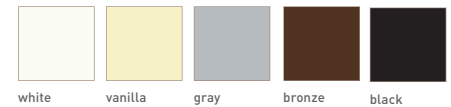

FINISH COLORS