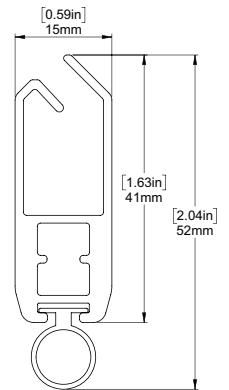

FRONT & SIDE VIEW

SCHEMATIC

BOTTOM RAIL OPTIONS

D30 SILENT WEIGHT BAR

INTERNAL HEM BAR

F4115 HEM BAR

SYSTEM UPGRADES

5" Pocket