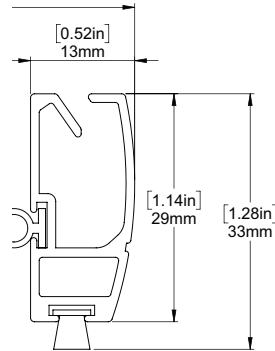

FRONT & SIDE VIEW

SCHEMATIC

BOTTOM RAIL OPTIONS

D30 SILENT WEIGHT BAR

INTERNAL HEM BAR

F4115 HEM BAR

SYSTEM UPGRADES

5" Pocket