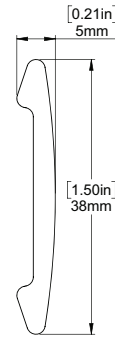

FRONT & SIDE VIEW

SCHEMATIC

BOTTOM RAIL OPTIONS

D30 SILENT WEIGHT BAR

INTERNAL HEM BAR

F4115 HEM BAR

SYSTEM UPGRADES

5" Pocket

[for hidden recess mounts]

L & I Clips

[for hidden recess mounts]

Edge Side Channels

[for improved light blackout]

Internal Wire Guide

[supporting complex shading systems]

Fabric Switch System