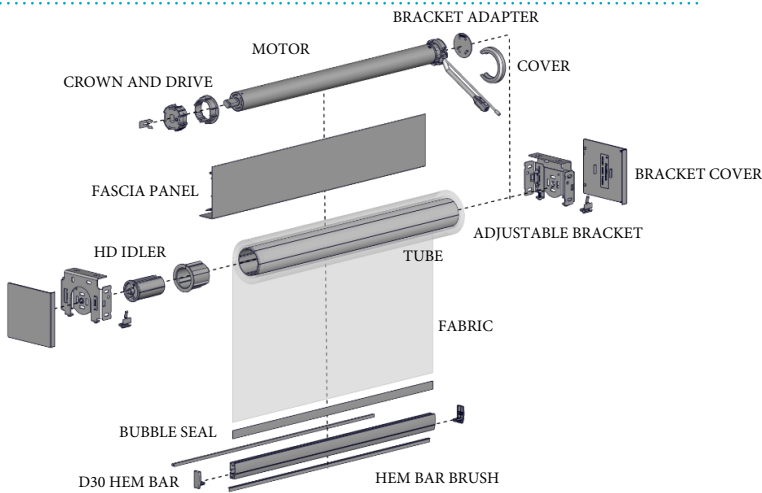

Features:

- Advanced bracket offers two way vertical adjustment for precise alignment.
- Commercial grade aluminum fascia is powder coated or anodized for durability.
- Enables view through and privacy with minimal light gaps
- Enhances sustainability and efficiency with complete light and thermal control.
- Integrated, ARC™ enabled, motorization for ultra-quiet operation.
- Stylish single or multi-channel controls & smart device compatibility.
- Single & linked shade applications.
- Leveling control; multiple shades finish in the same position for a premium aesthetic
- Max width of 120" (based on 120" drop) before linking. Capacity to cover areas up to 100 sqft.

FINISH COLORS

MOTOR OPTIONS

Automate Wall Switches
[Hand held or wall mounts]

Automate ARC Repeater
[Extends the ARC signal]

ARC Relay Module
[Smart System Interface]

Automate Pulse Hub
[Smart Phone Control]

FRONT & SIDE VIEW

SCHEMATIC

BOTTOM RAIL OPTIONS

D30 SILENT WEIGHT BAR

INTERNAL HEM BAR

F4115 HEM BAR

SYSTEM UPGRADES

5" Pocket

[for hidden recess mounts]

L & I Clips

[for hidden recess mounts]

Edge Side Channels

[for improved light blackout]

Internal Wire Guide

[supporting complex shading systems]

Fabric Switch System