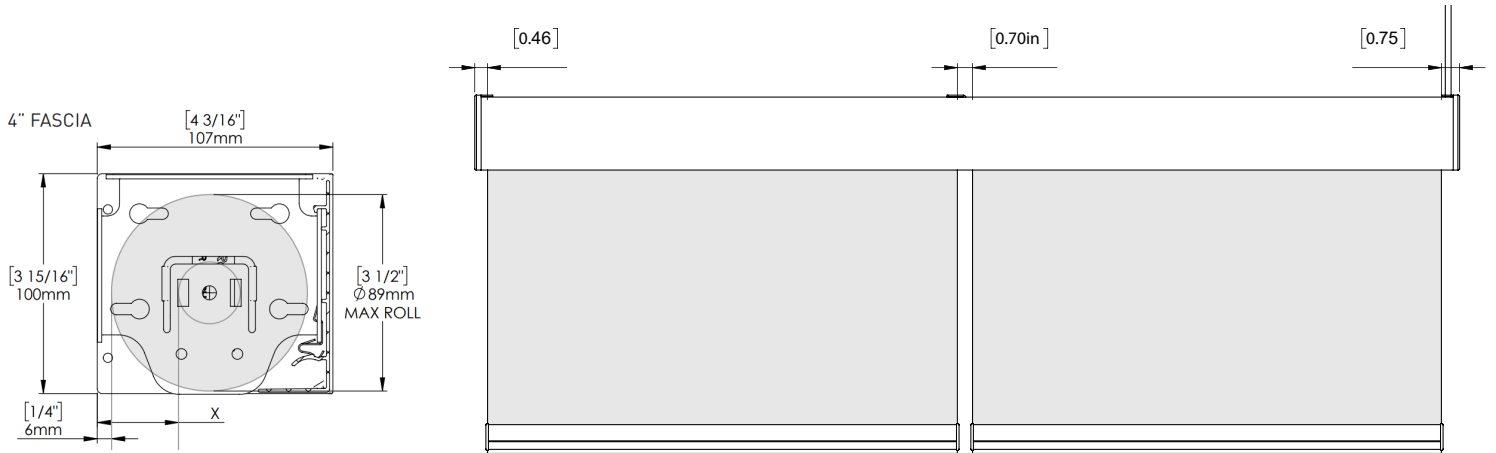

FRONT & SIDE VIEW

SCHEMATIC

BOTTOM RAIL OPTIONS

D30 SILENT WEIGHT BAR

INTERNAL HEM BAR

F4115 HEM BAR

SYSTEM UPGRADES

5" Pocket