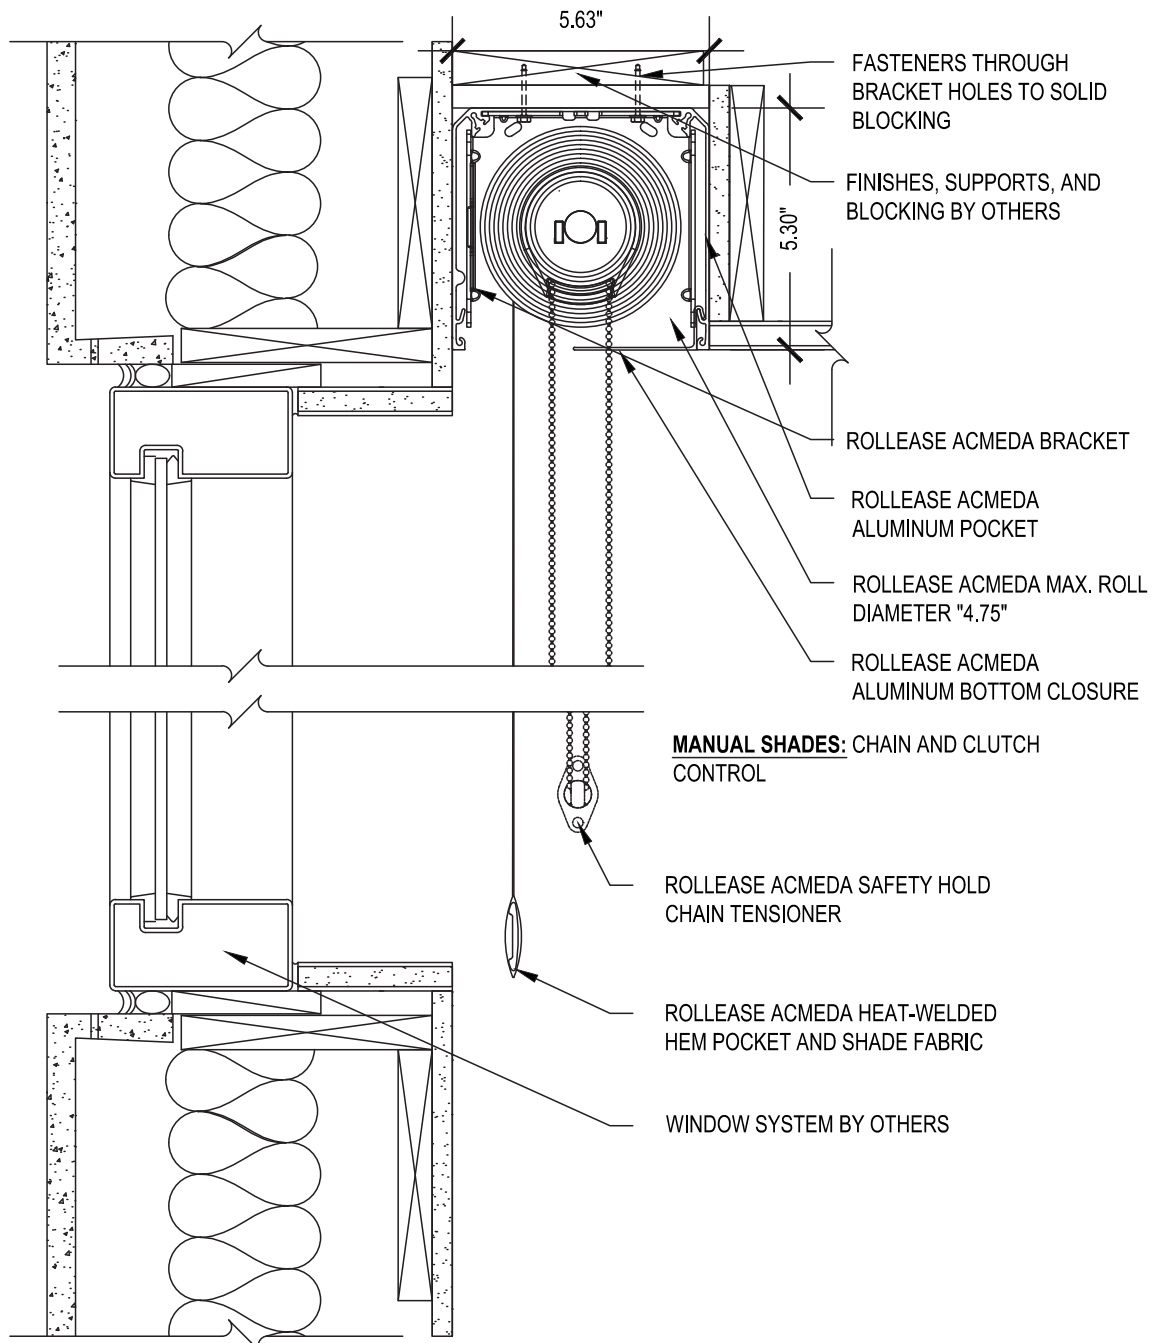

Single 5 Inch Pocket

SCALE: 3"=1'-0" MANUAL CONTROL

Ceiling Mount

Issue Date: 08.01.2021

ROLLEASE ACMEDA
CONTRACT