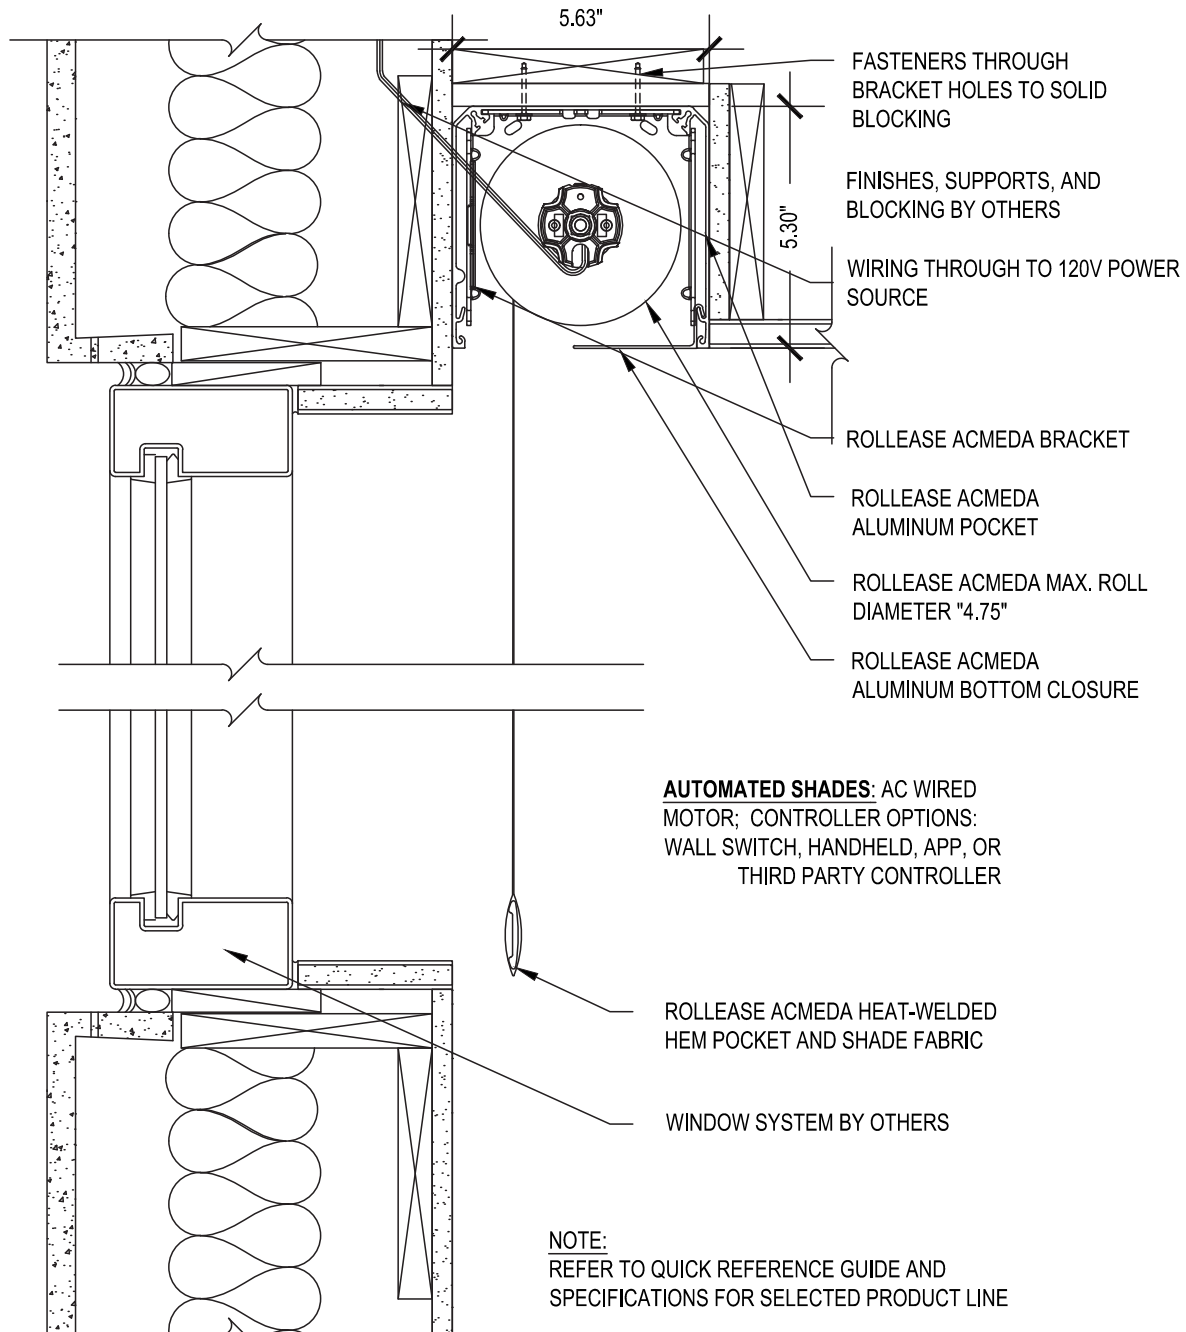

Single 5 Inch Pocket

SCALE: 3"=1'-0" 120V AC MOTOR CONTROL

Ceiling Mount

Issue Date: 08.01.2021