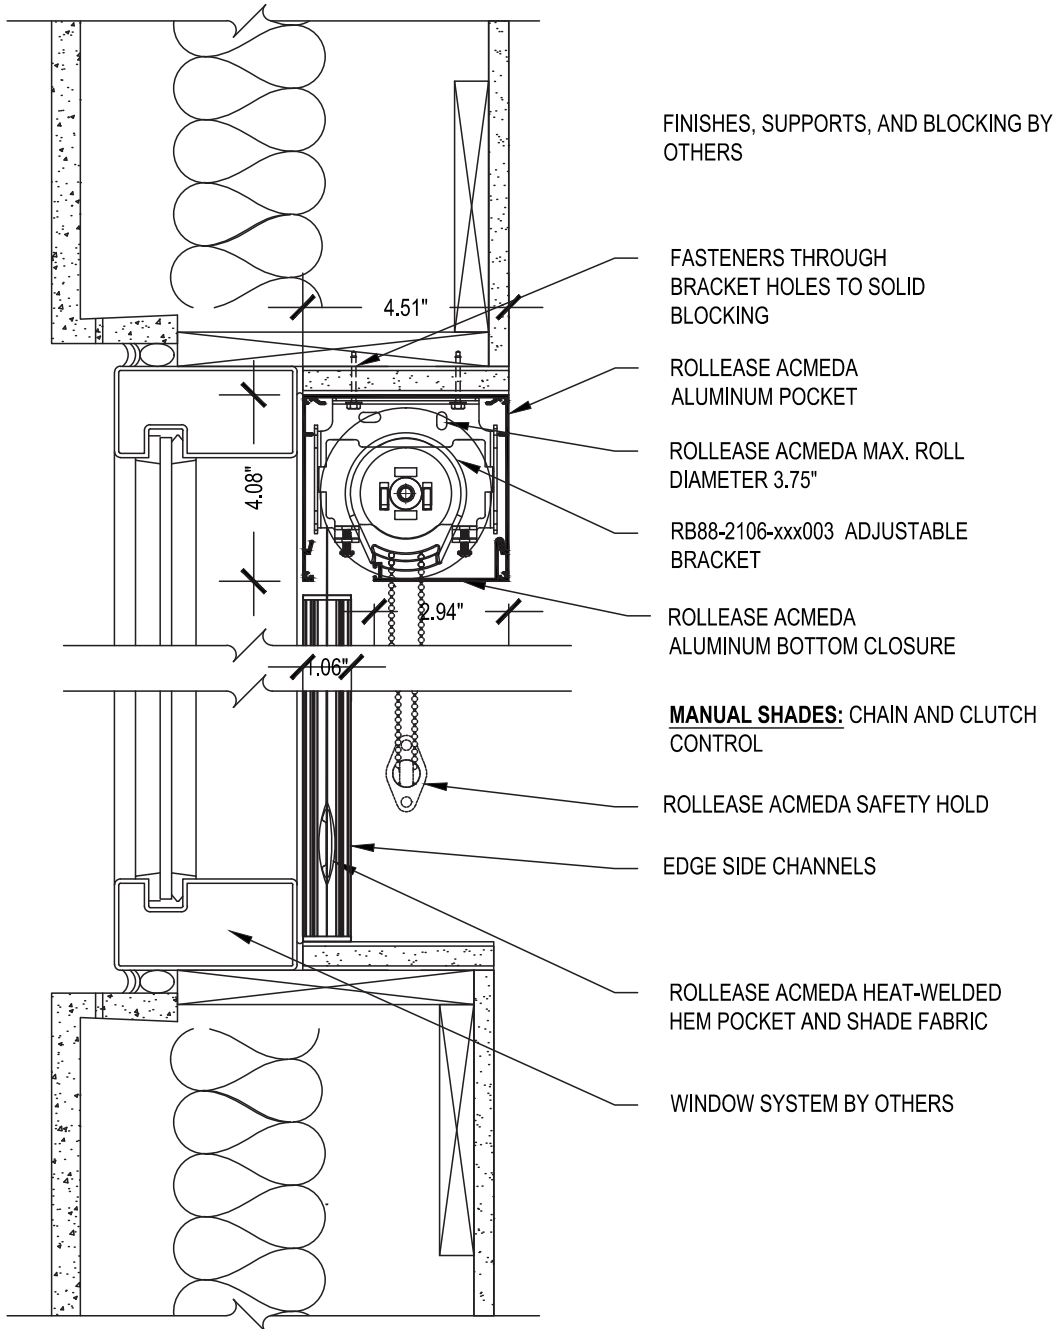

Single 4 Inch Pocket

SCALE: 3"=1'-0" MANUAL CONTROL