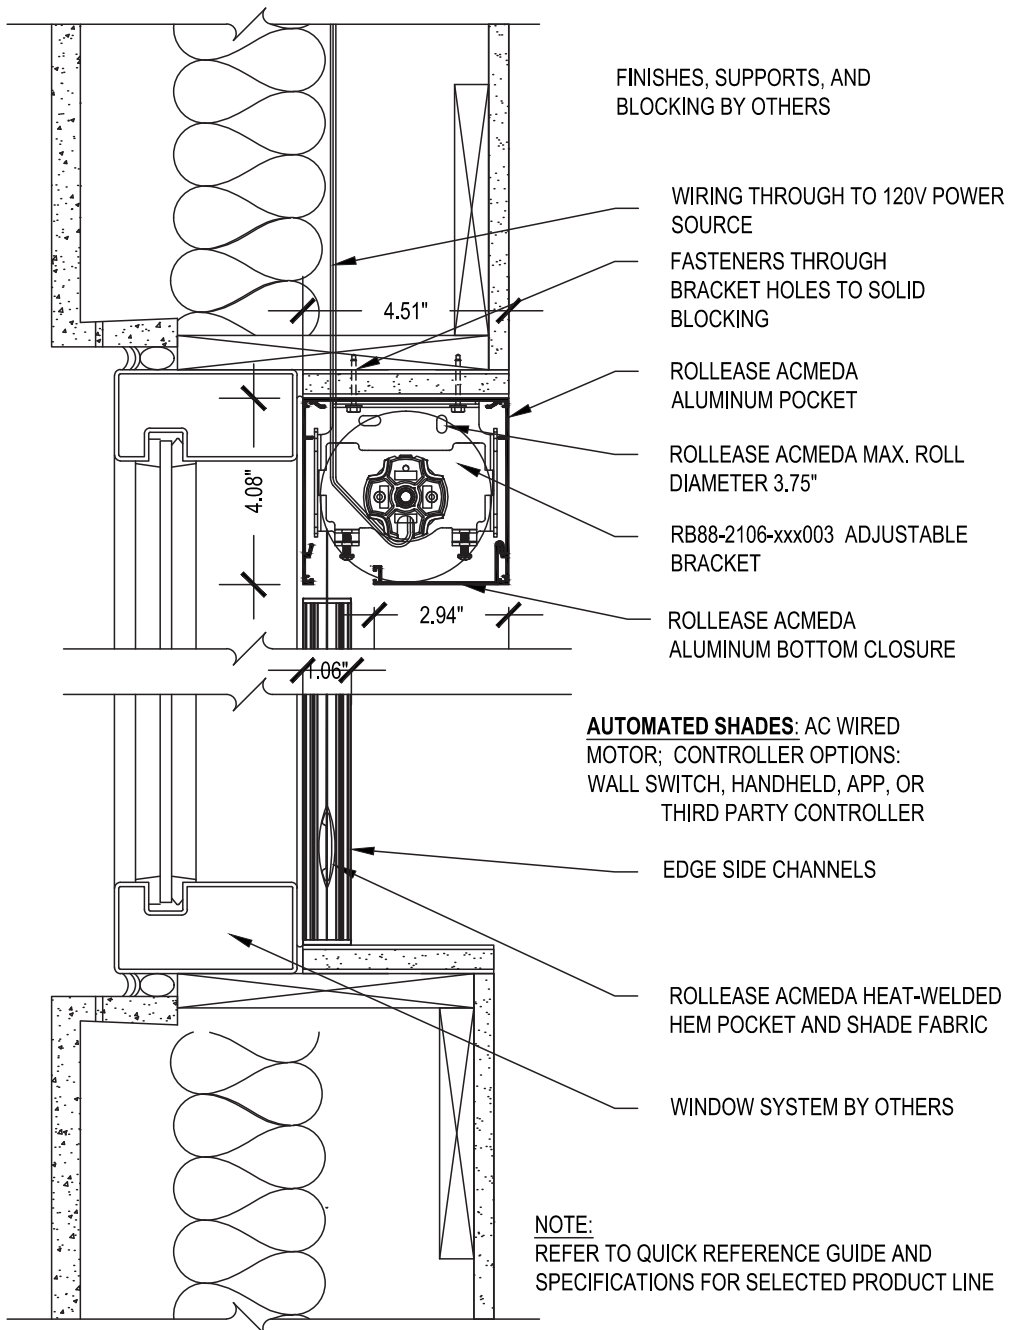

Single 4 Inch Pocket

SCALE: 3"=1'-0" 120V AC MOTOR CONTROL