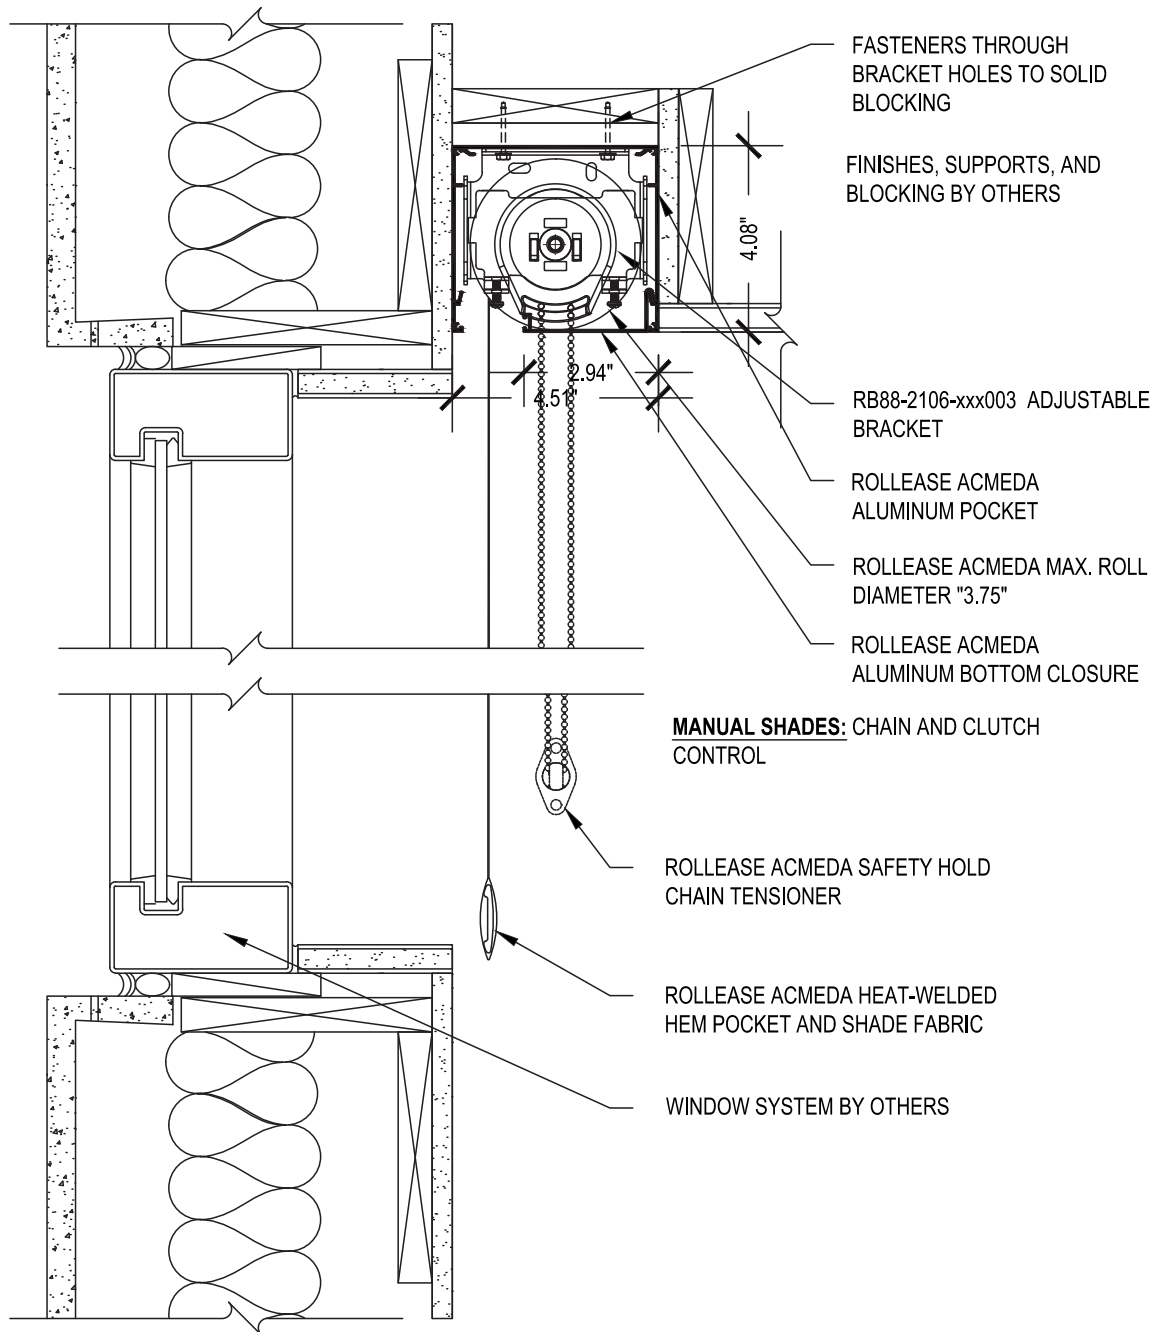

Single 4 Inch Pocket

SCALE: 3"=1'-0" MANUAL CONTROL

Ceiling Mount

Issue Date: 08.01.2021

ROLLEASE ACMEDA
CONTRACT