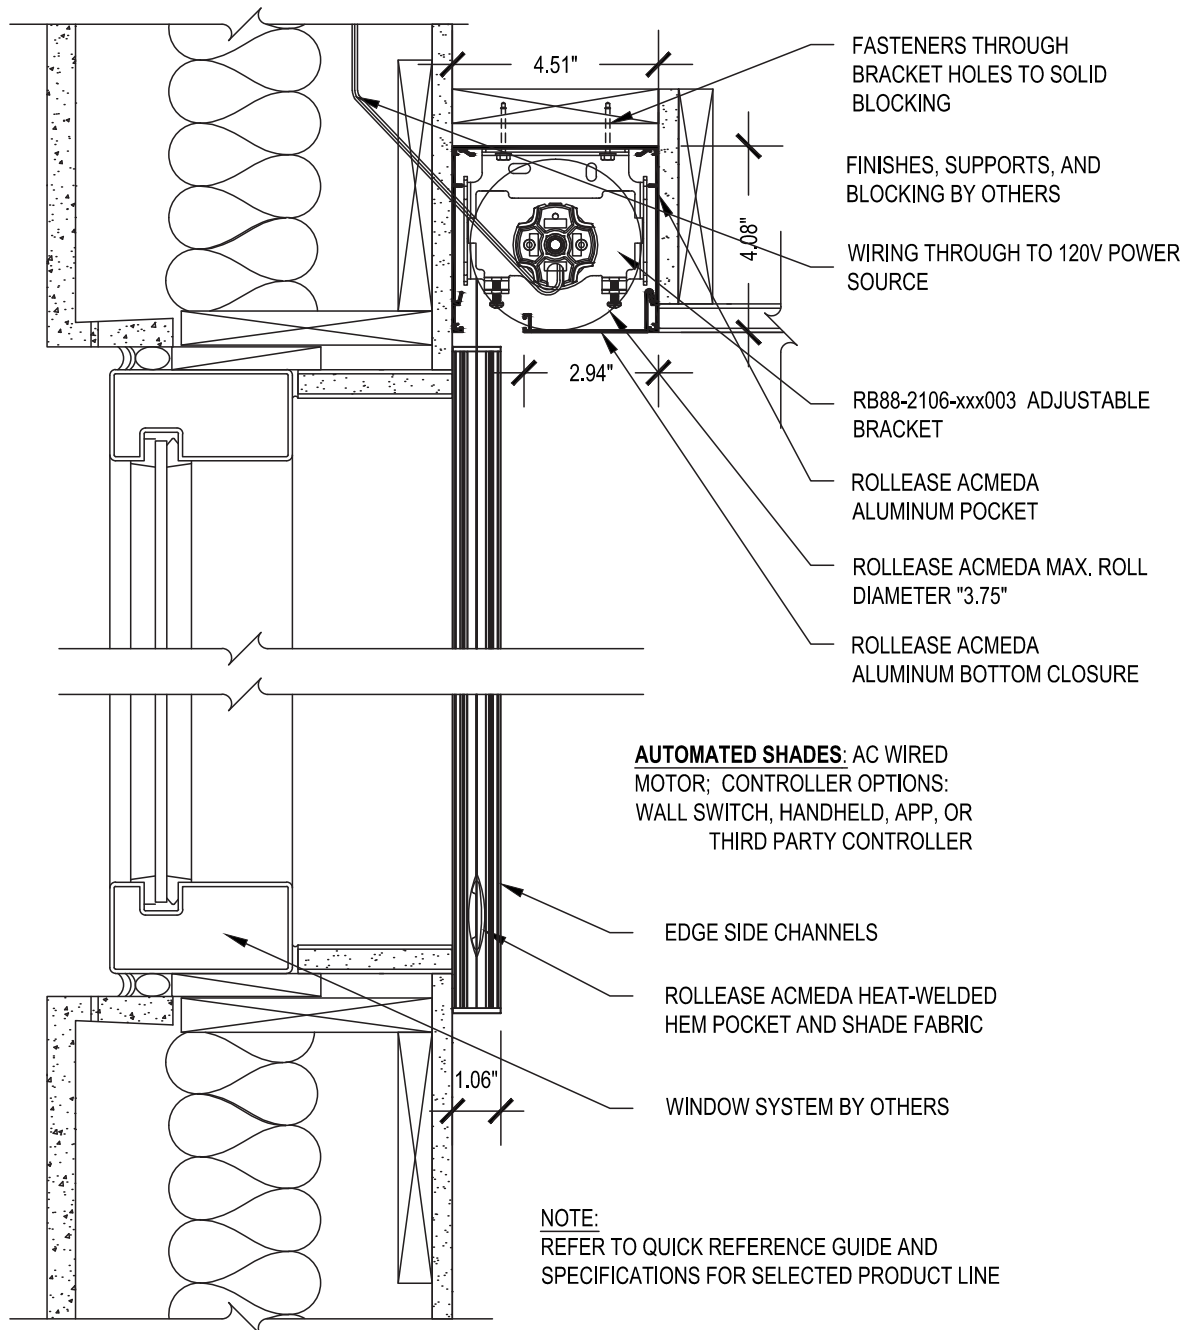

# Single 4 Inch Pocket

SCALE: 3"=1'-0" 120V AC MOTOR CONTROL

Ceiling Mount - Edge

Issue Date: 08.01.2021

**ROLLEASE ACMEDA**  
**CONTRACT**