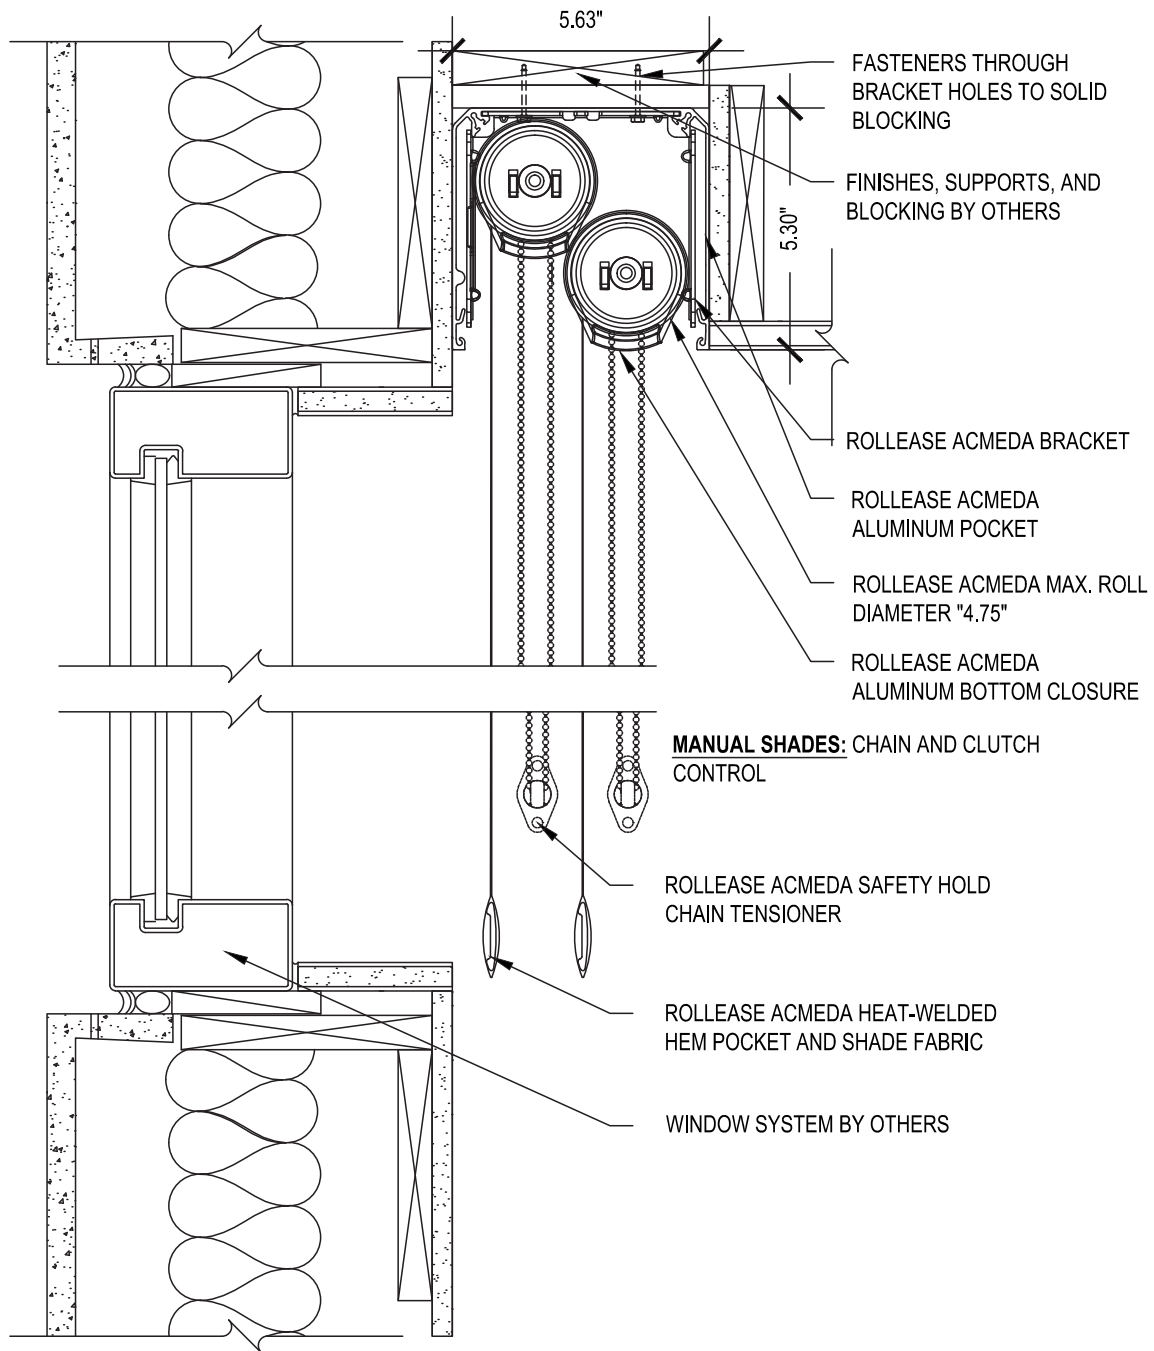

# Dual 5 Inch Pocket

SCALE: 3"=1'-0" MANUAL CONTROL

Ceiling Mount

Issue Date: 08.01.2021

**ROLLEASE ACMEDA**  
**CONTRACT**