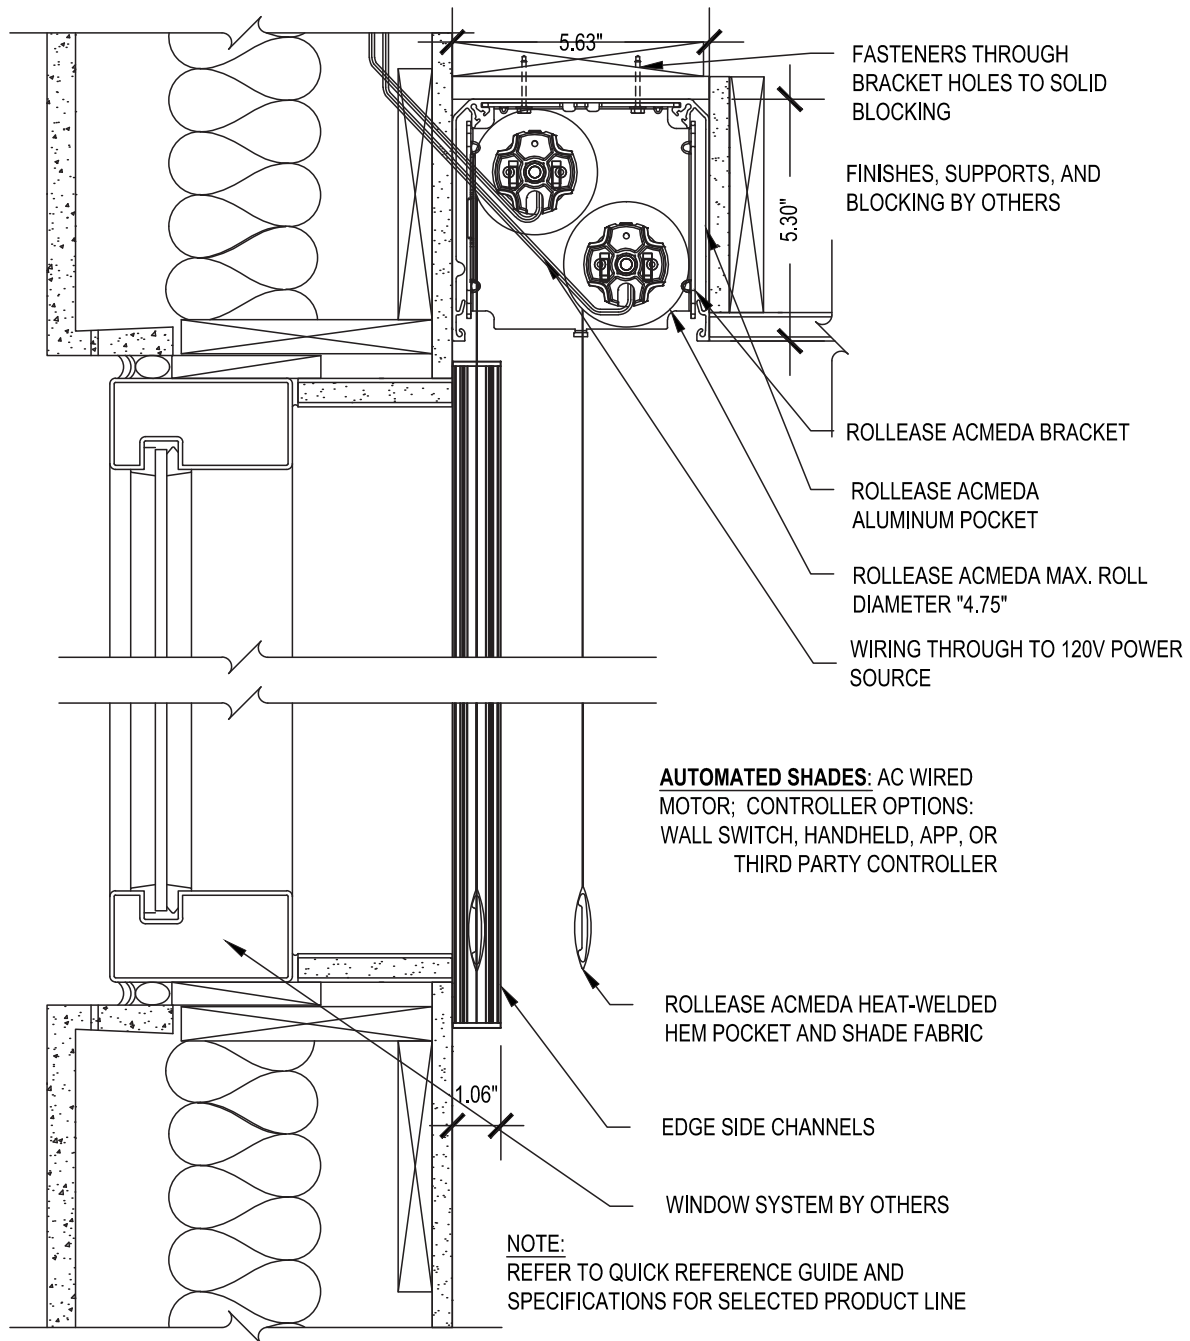

# Dual 5 Inch Pocket

SCALE: 3"=1'-0" 120V AC MOTOR CONTROL

Ceiling Mount - Edge

Issue Date: 08.01.2021

**ROLLEASE ACMEDA**  
**CONTRACT**