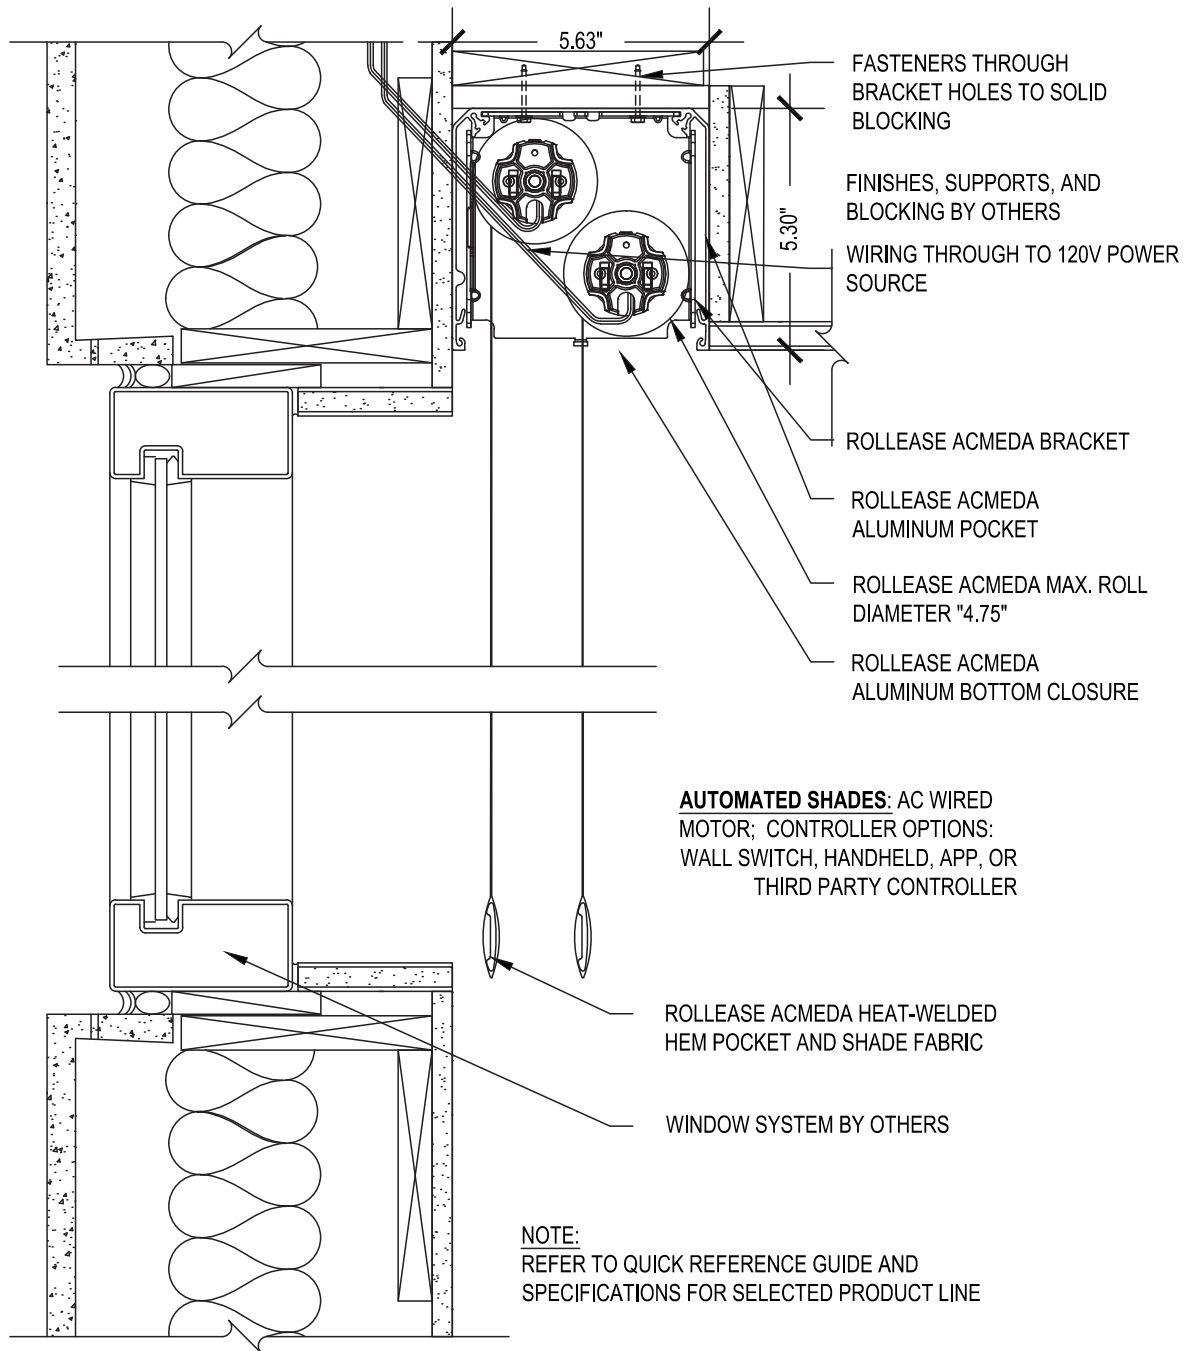

CONTRACT | SERIES ONE

Dual 5 Inch Pocket

SCALE: 3"=1'-0" 120V AC MOTOR CONTROL

Ceiling Mount

Issue Date: 08.01.2021

ROLLEASE ACMEDA
CONTRACT