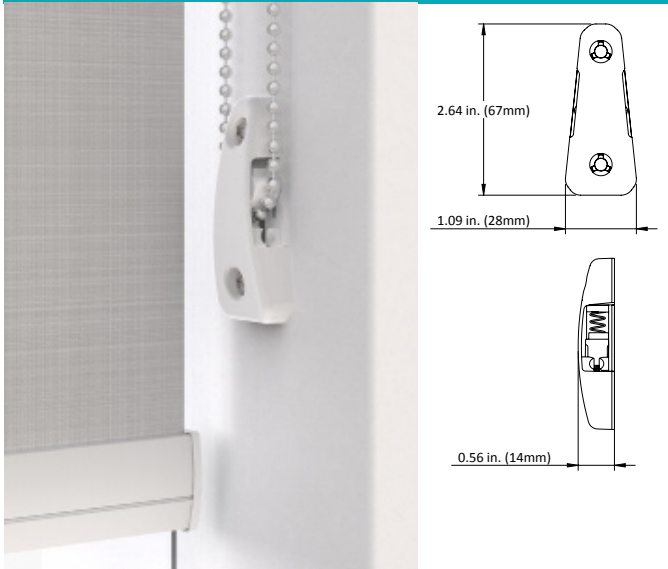

ROLLEASE ACMEDA CONTRACT PROGRAM

CHILD SAFETY TENSIONERS

Rollease Acmeda provides two main tensioning devices for chain controlled roller shades, ensuring a child safe environment for young children. Our devices comply with ANSI/WCMA A100 Cord Safety Standard for the ultimate peace of mind.

CHAINHOLD