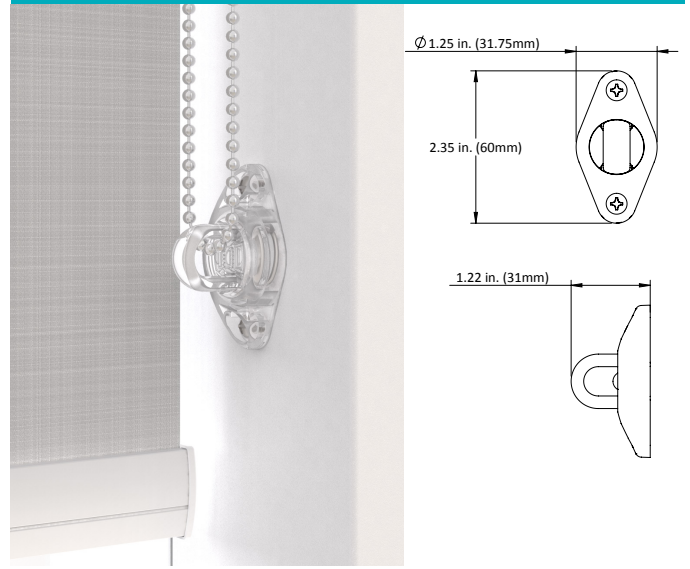

COLORS

SAFETY HOLD 3