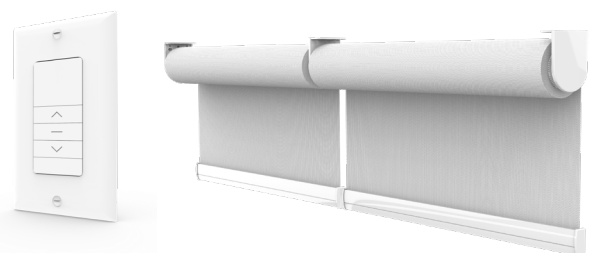

There have been many recent studies on the positive effects of exterior views on efficiency, productivity, and overall wellbeing of building occupants. It is well noted in a recent study by the World Green Building Council that exterior nature views improve mental function and memory 10-25%, workers are 18% more productive and students achieve 5-14% higher test scores and they learn 20-26% faster than those without exterior views. The Alkenz Sunshadow 3000 Net White Gray fabric was chosen in a 3% openness factor to keep glare under control while providing view through to the outdoors and accentuating the interior décor.

Rollease Acmeda Commercial Group worked with Gordon's Window Décor on a scheme to reduce the number of motors in the project towards the aim of keeping the project within budget constraints. The Contract Series 1 – S45 System was selected for its industry leading ability to drive and link up to 7 shade bands per motor covering expanses of up to 350" of full-length curtain wall at 110". Another drastic cost saving measure was found in the wiring for the motorized shades. Automate 3 Nm Li-ion Motors were selected and powered independently of the building's electrical system running off of solar power being trickle charged into the Automate battery system located inside the shading system for a sleek, compact and unencumbered aesthetic.