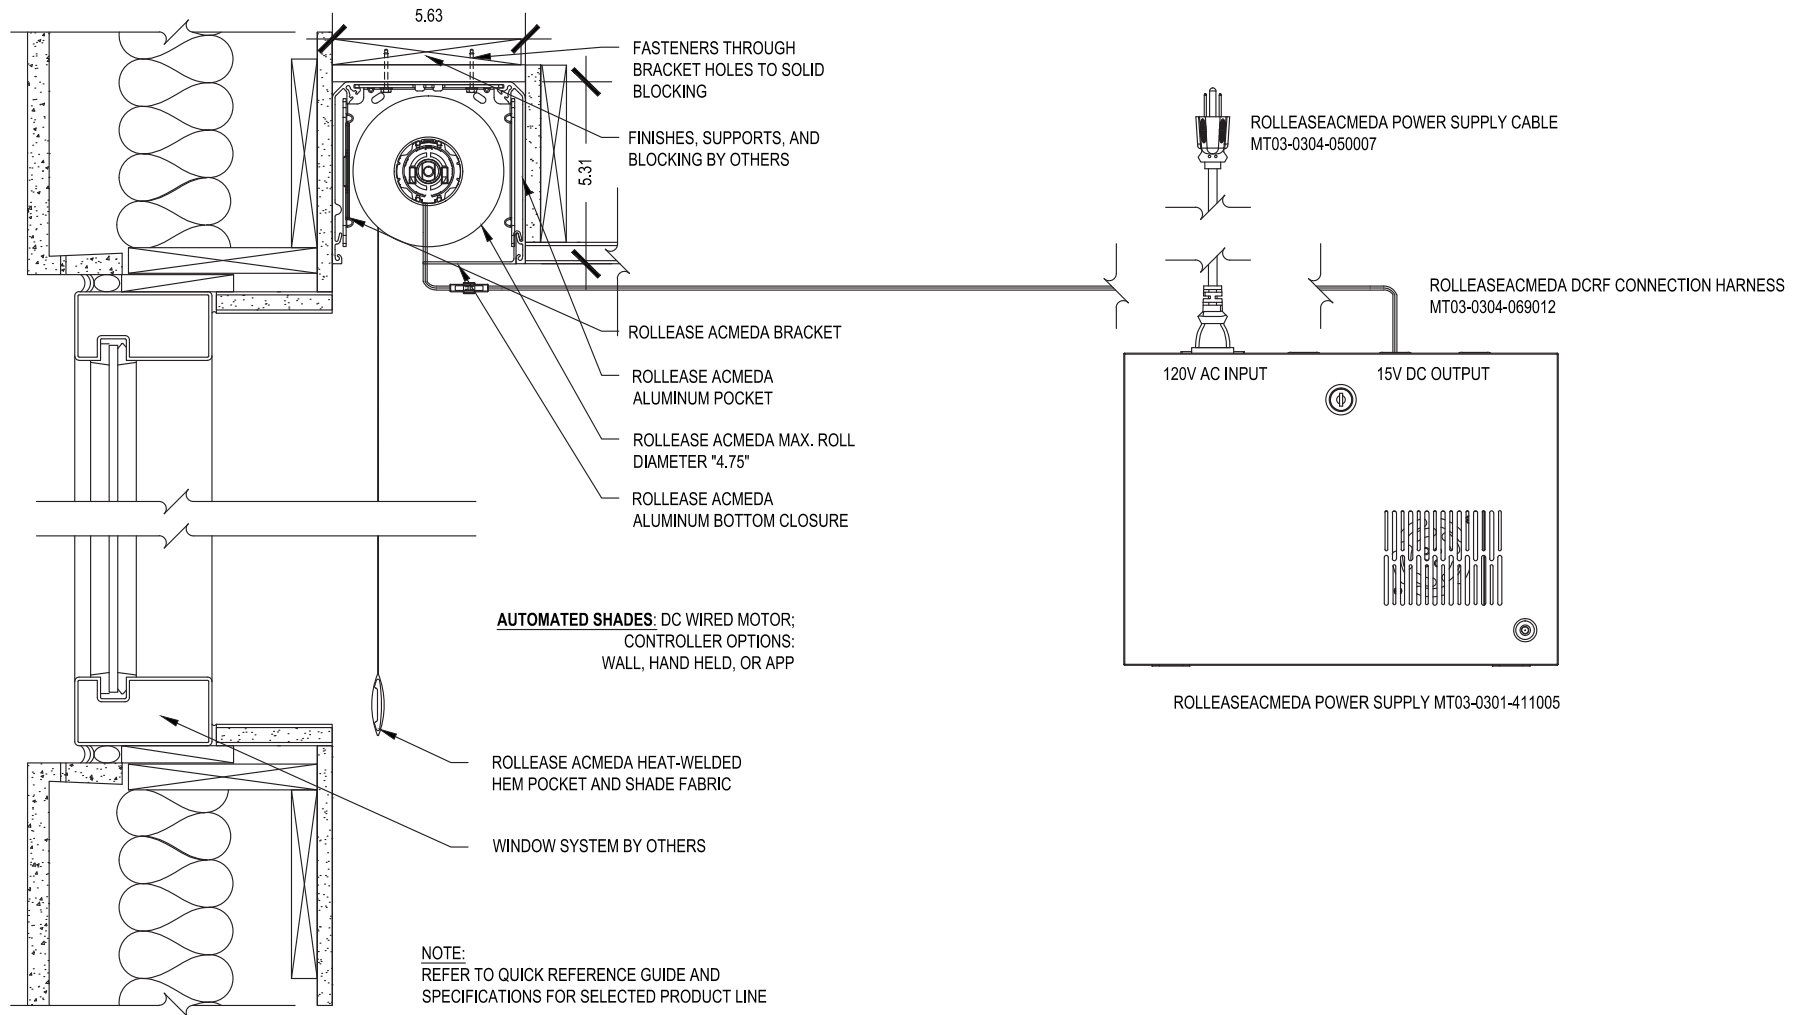

Single 5 Inch Pocket

SCALE: 3"=1'-0" LOW VOLTAGE MOTOR

Ceiling Mount

Issue Date: 08.01.2021

ROLLEASE ACMEDA
CONTRACT