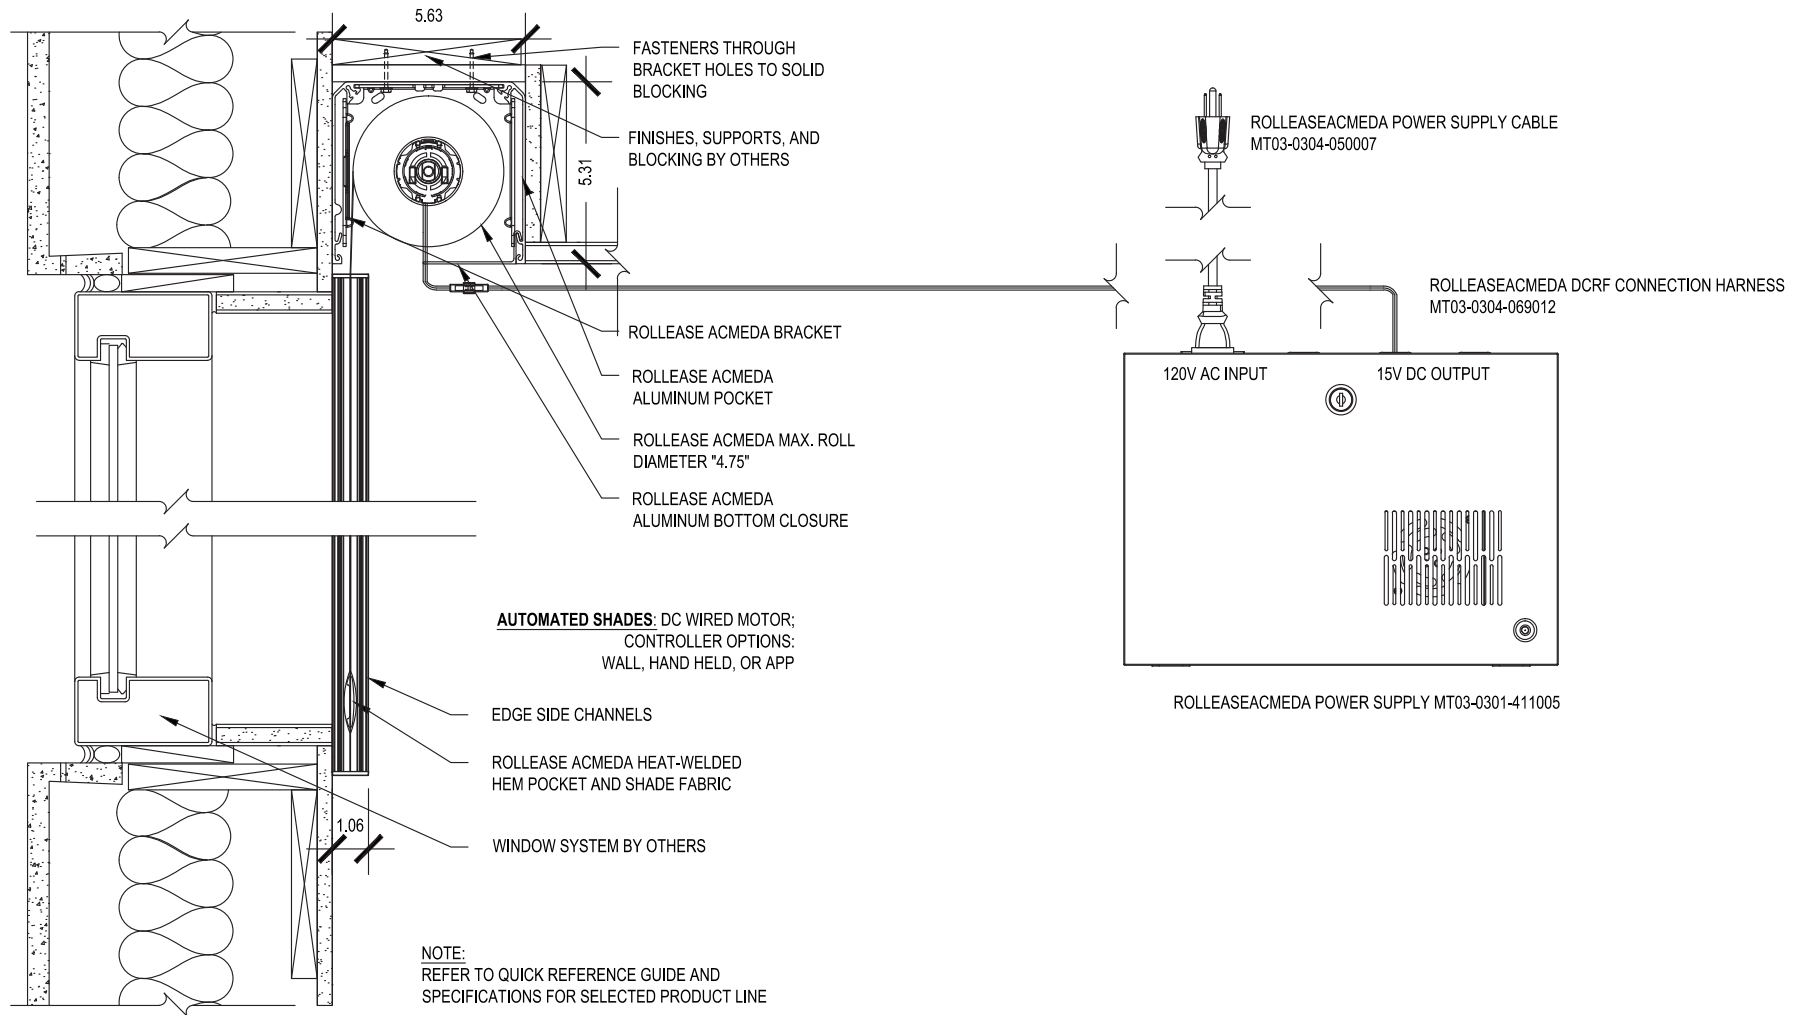

Single 5 Inch Pocket

SCALE: 3"=1'-0" LOW VOLTAGE MOTOR

Ceiling Mount - Edge

Issue Date: 08.01.2021

ROLLESE ACMEDA
CONTRACT