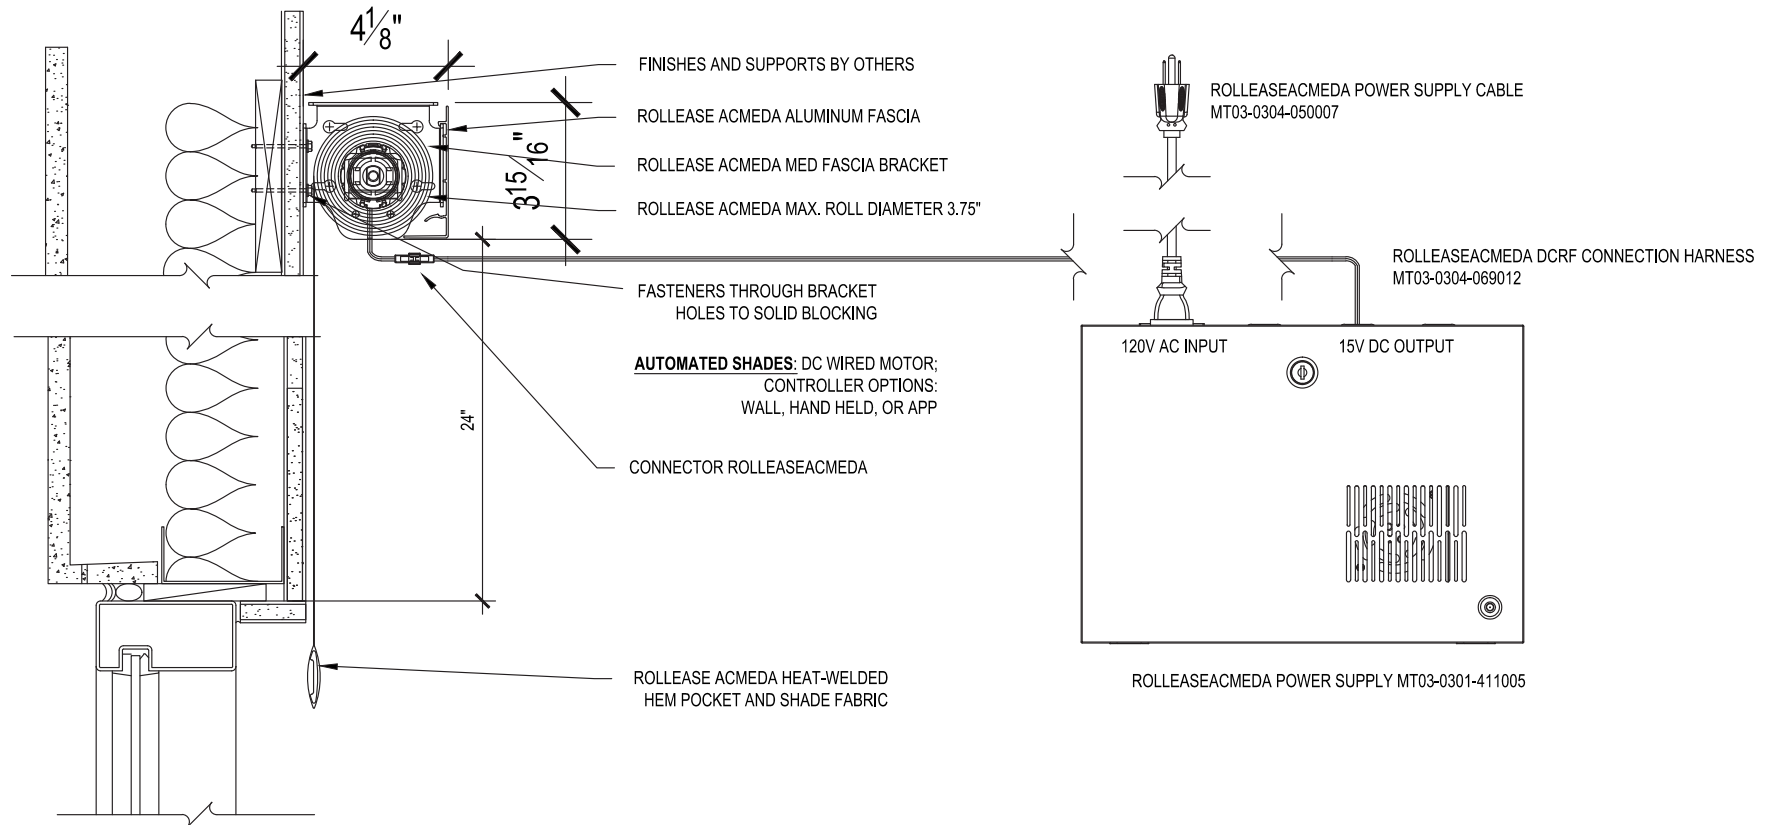

Single 4 Inch Fascia

WINDOW SYSTEM BY OTHERS

NOTE:
REFER TO QUICK REFERENCE GUIDE AND
SPECIFICATIONS FOR SELECTED PRODUCT LINE

SCALE: 3"=1'-0" LOW VOLTAGE MOTOR

Surfact Mount

Issue Date: 08.01.2021

ROLLESEACMEDA
CONTRACT