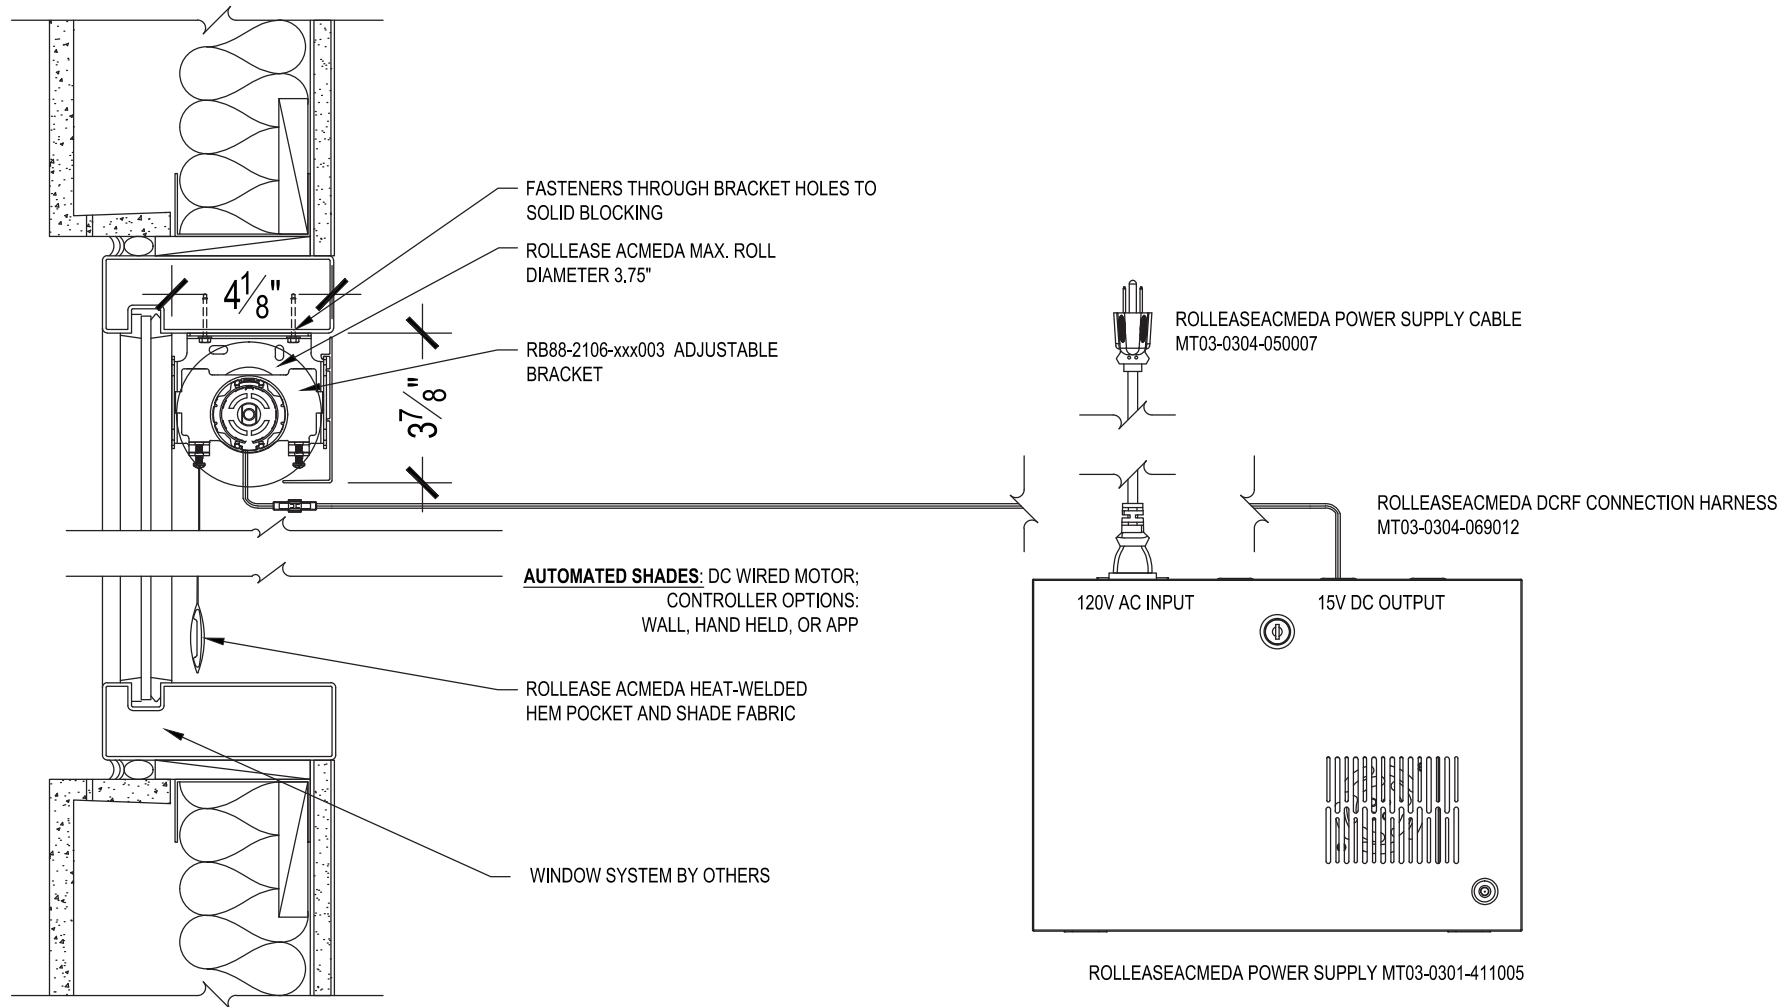

# Single 4 Inch Fascia

NOTE:  
REFER TO QUICK REFERENCE GUIDE AND  
SPECIFICATIONS FOR SELECTED PRODUCT LINE

SCALE: 3"=1'-0" LOW VOLTAGE MOTOR

Curtain Wall Top Mount

Issue Date: 08.01.2021

**ROLLEASE ACMEDA**  
**CONTRACT**