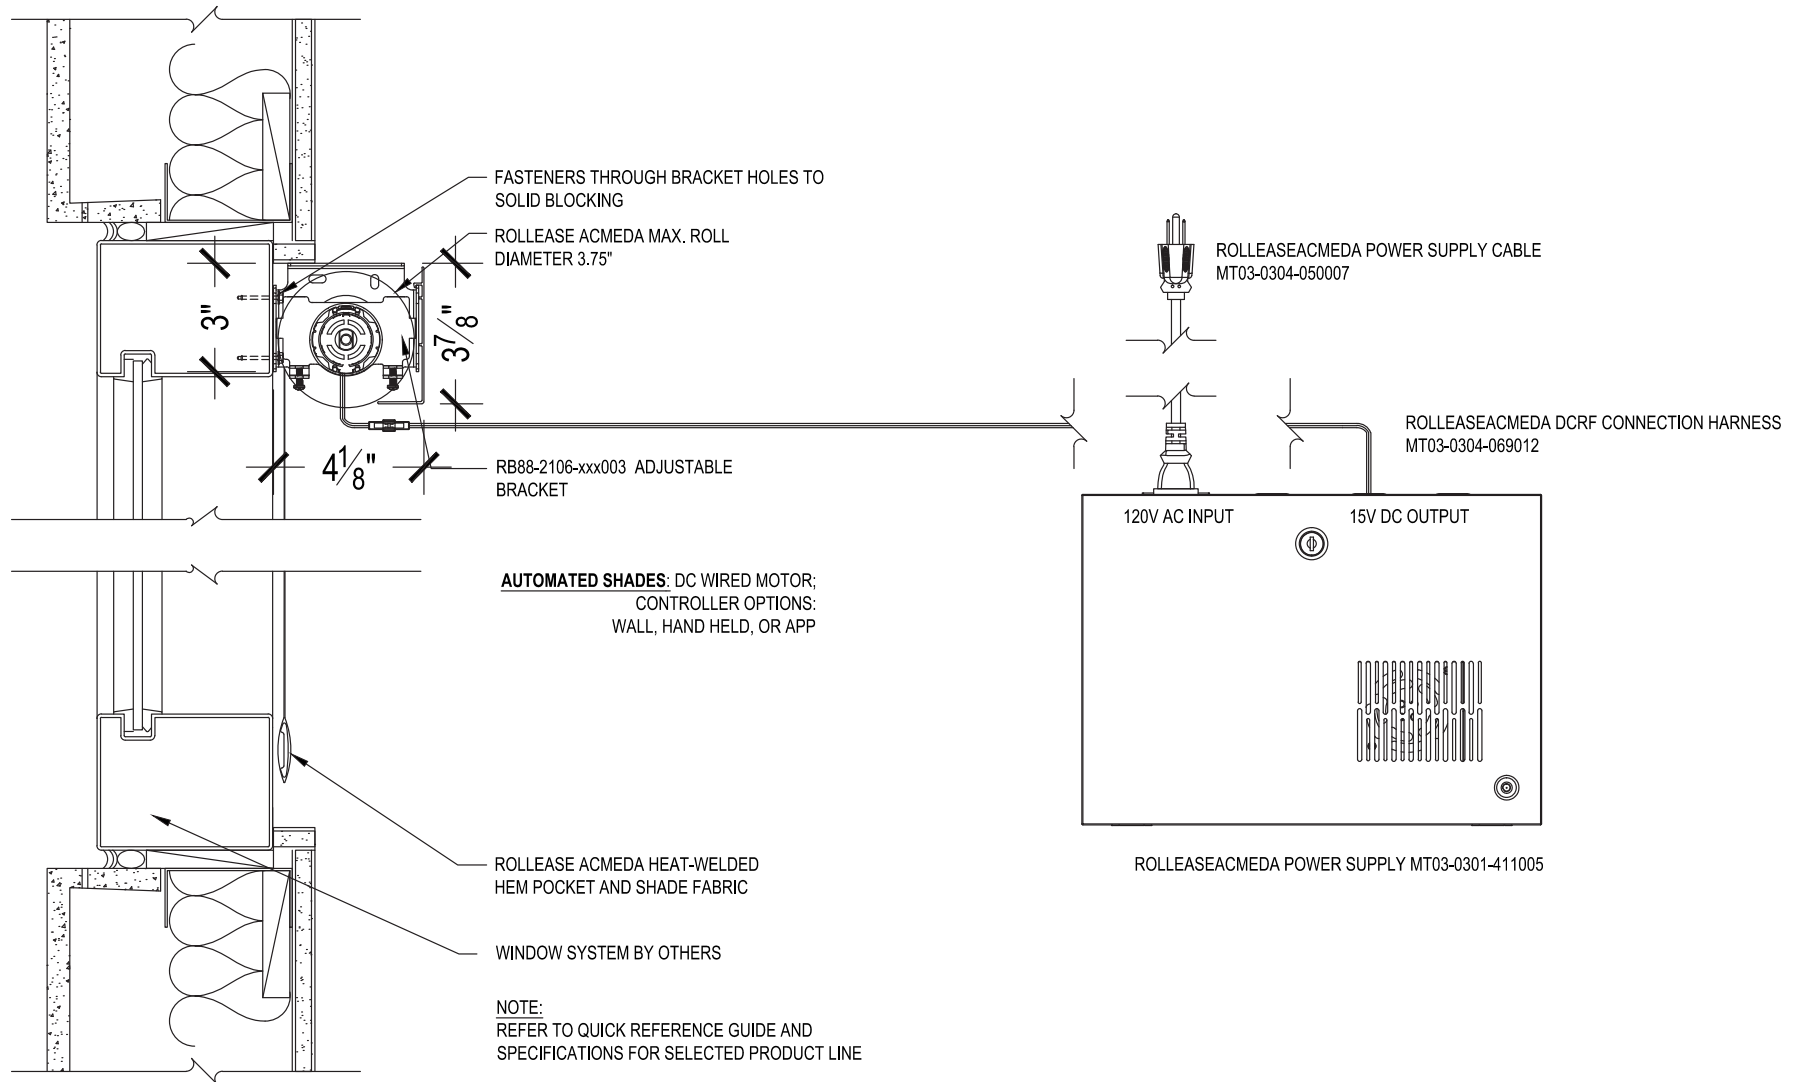

Single 4 Inch Fascia

SCALE: 3"=1'-0" LOW VOLTAGE MOTOR

Curtain Wall Face Mount

Issue Date: 08.01.2021

ROLLESE ACMEDA
CONTRACT