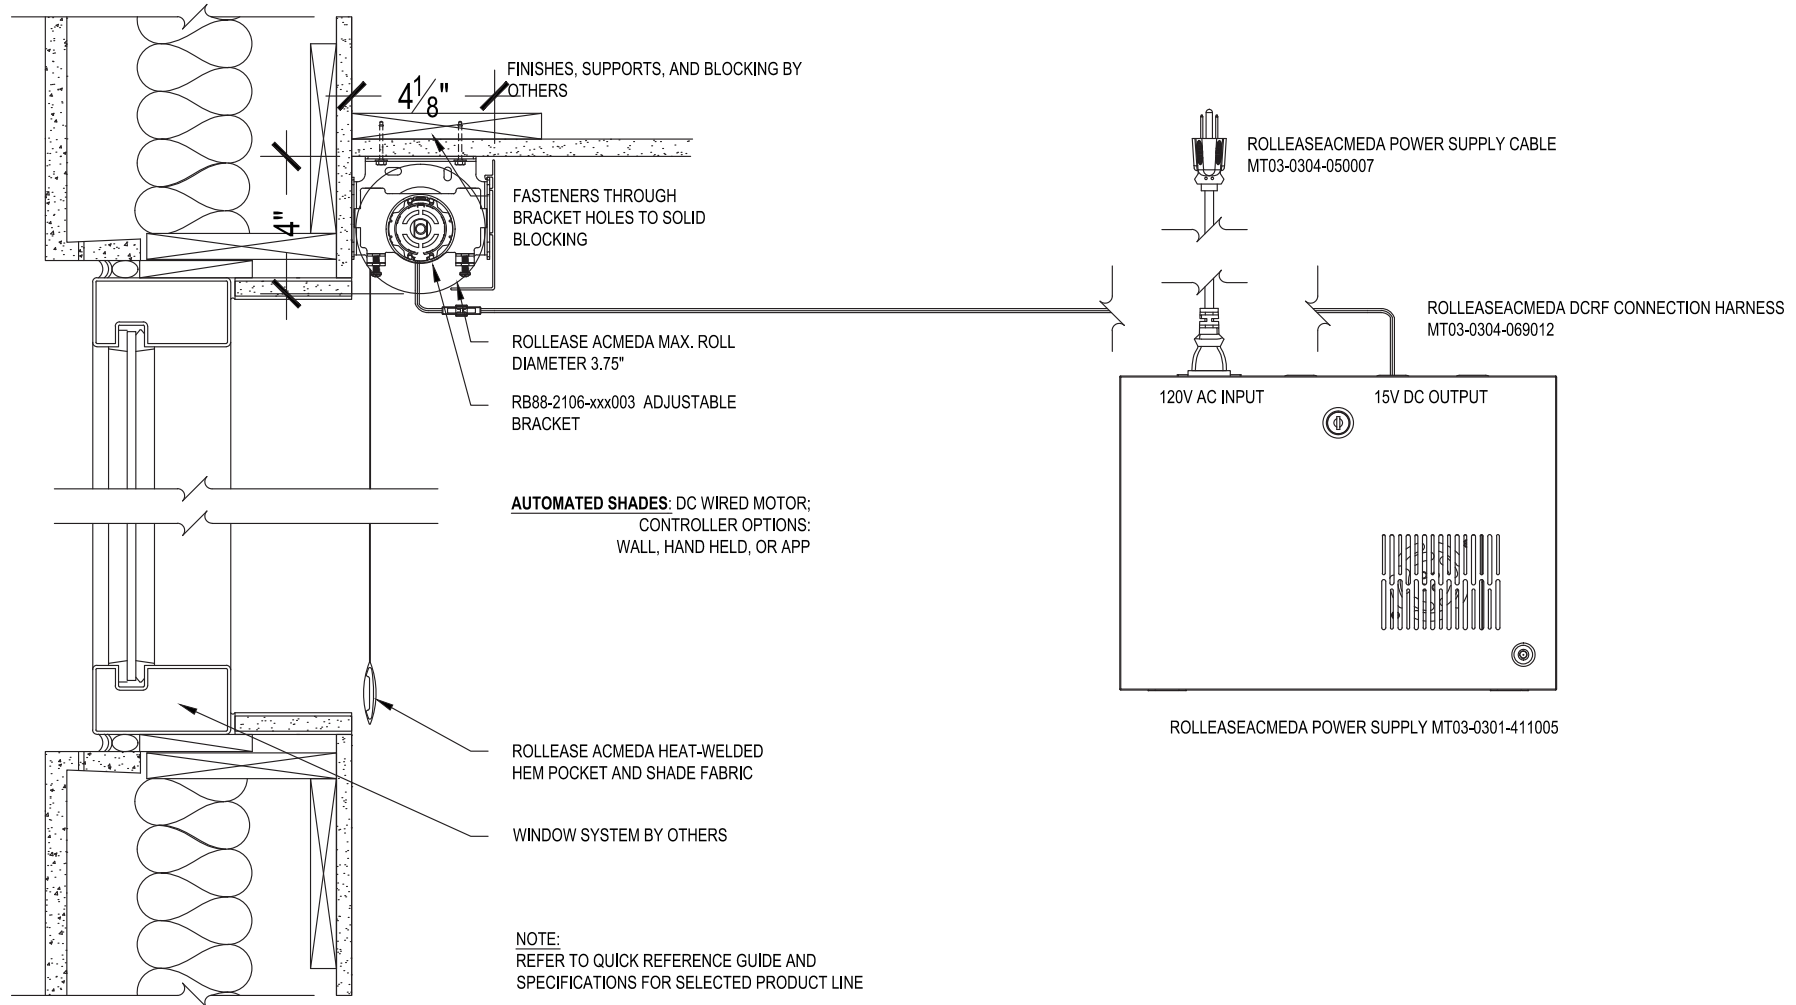

# Single 4 Inch Fascia

SCALE: 3"=1'-0" LOW VOLTAGE MOTOR

## Ceiling Mount

Issue Date: 08.01.2021

**ROLLEASE ACMEDA**  
**CONTRACT**