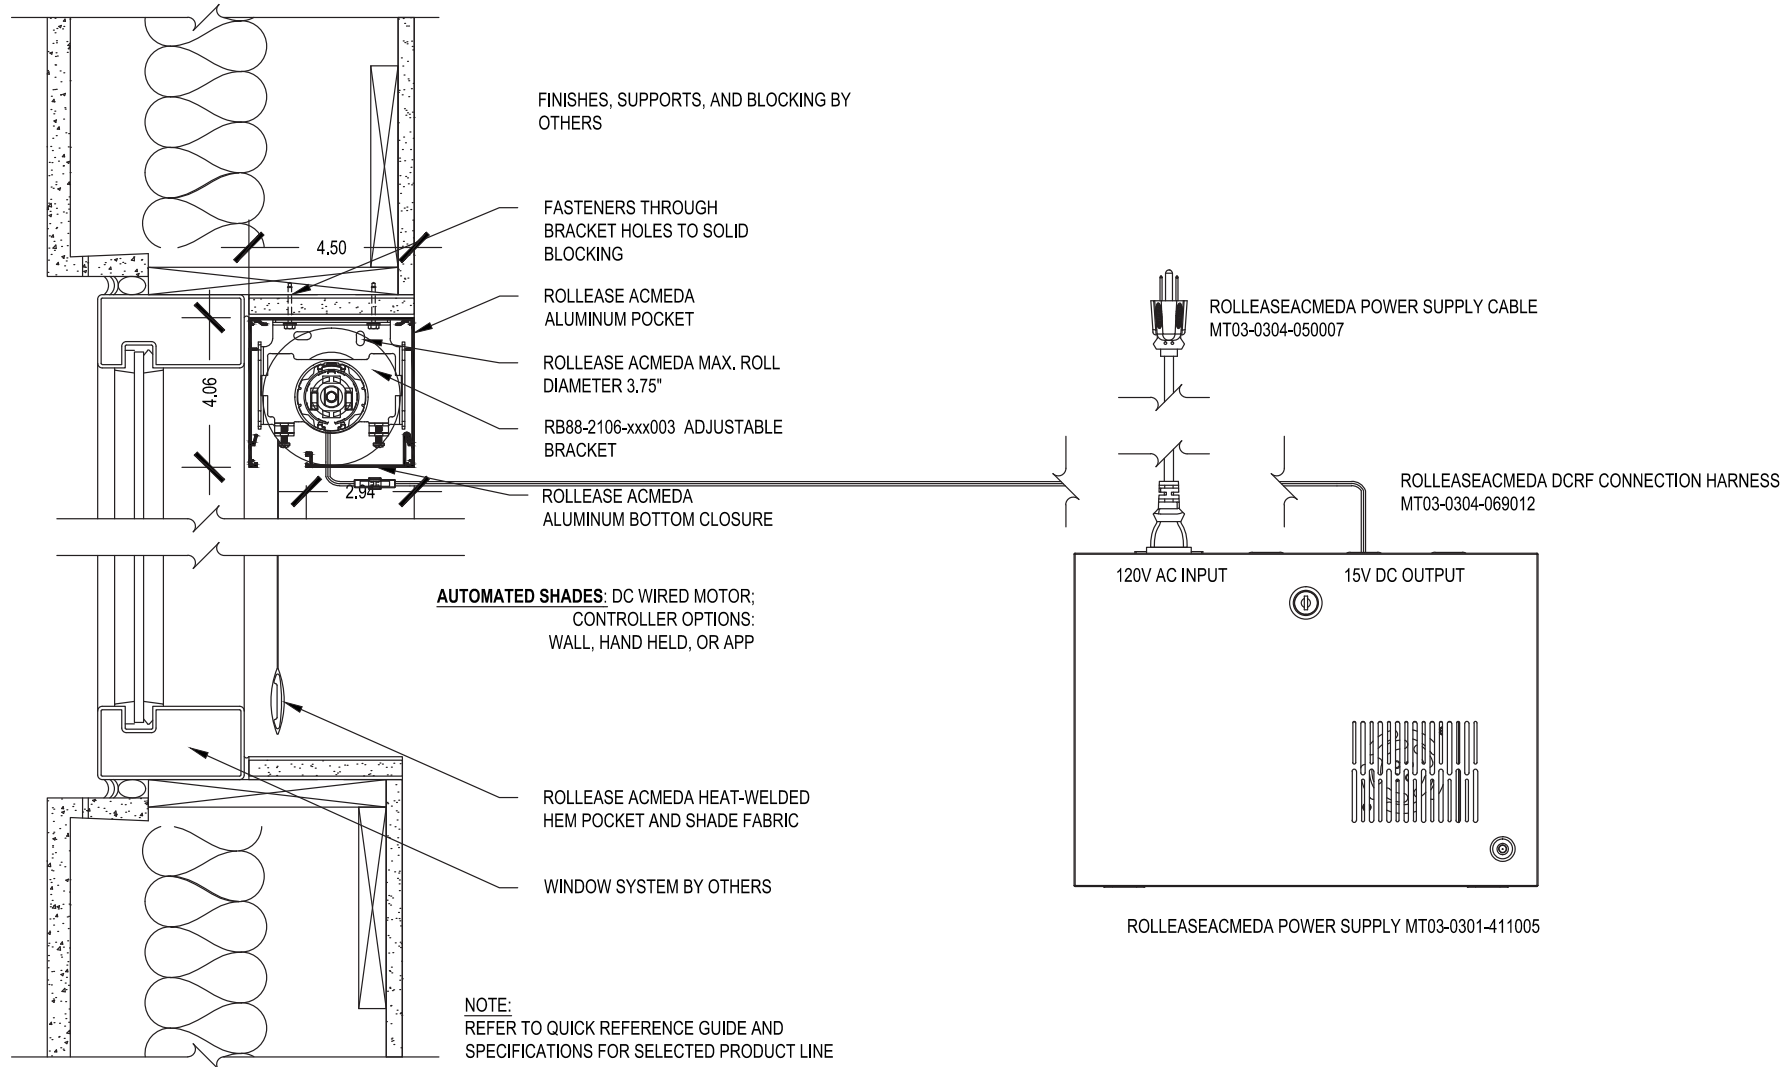

Single 4 Inch Pocket

SCALE: 3"=1'-0" LOW VOLTAGE MOTOR

Punch Window Header Mount

Issue Date: 08.01.2021

ROLLESEACMEDA
CONTRACT