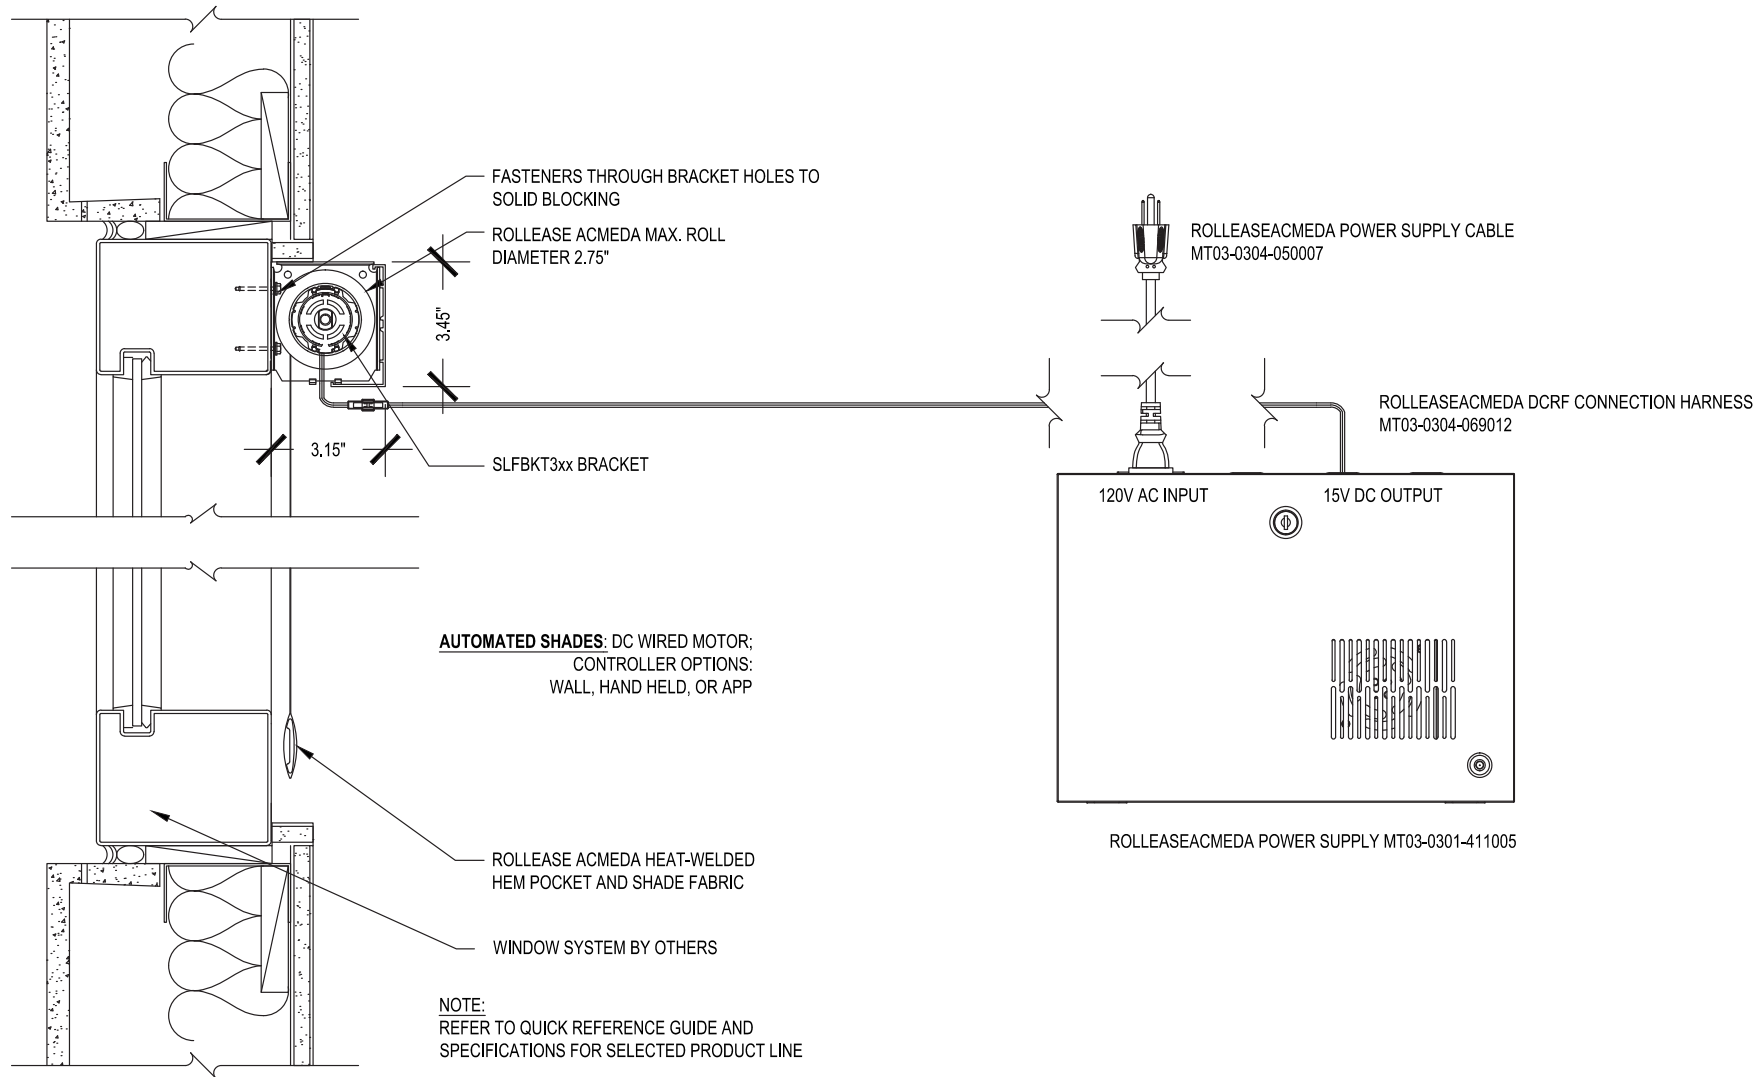

Single 3 Inch Fascia

SCALE: 3"=1'-0" LOW VOLTAGE MOTOR

Wall Face Mount

Issue Date: 08.01.2021

ROLLESE ACMEDA
CONTRACT