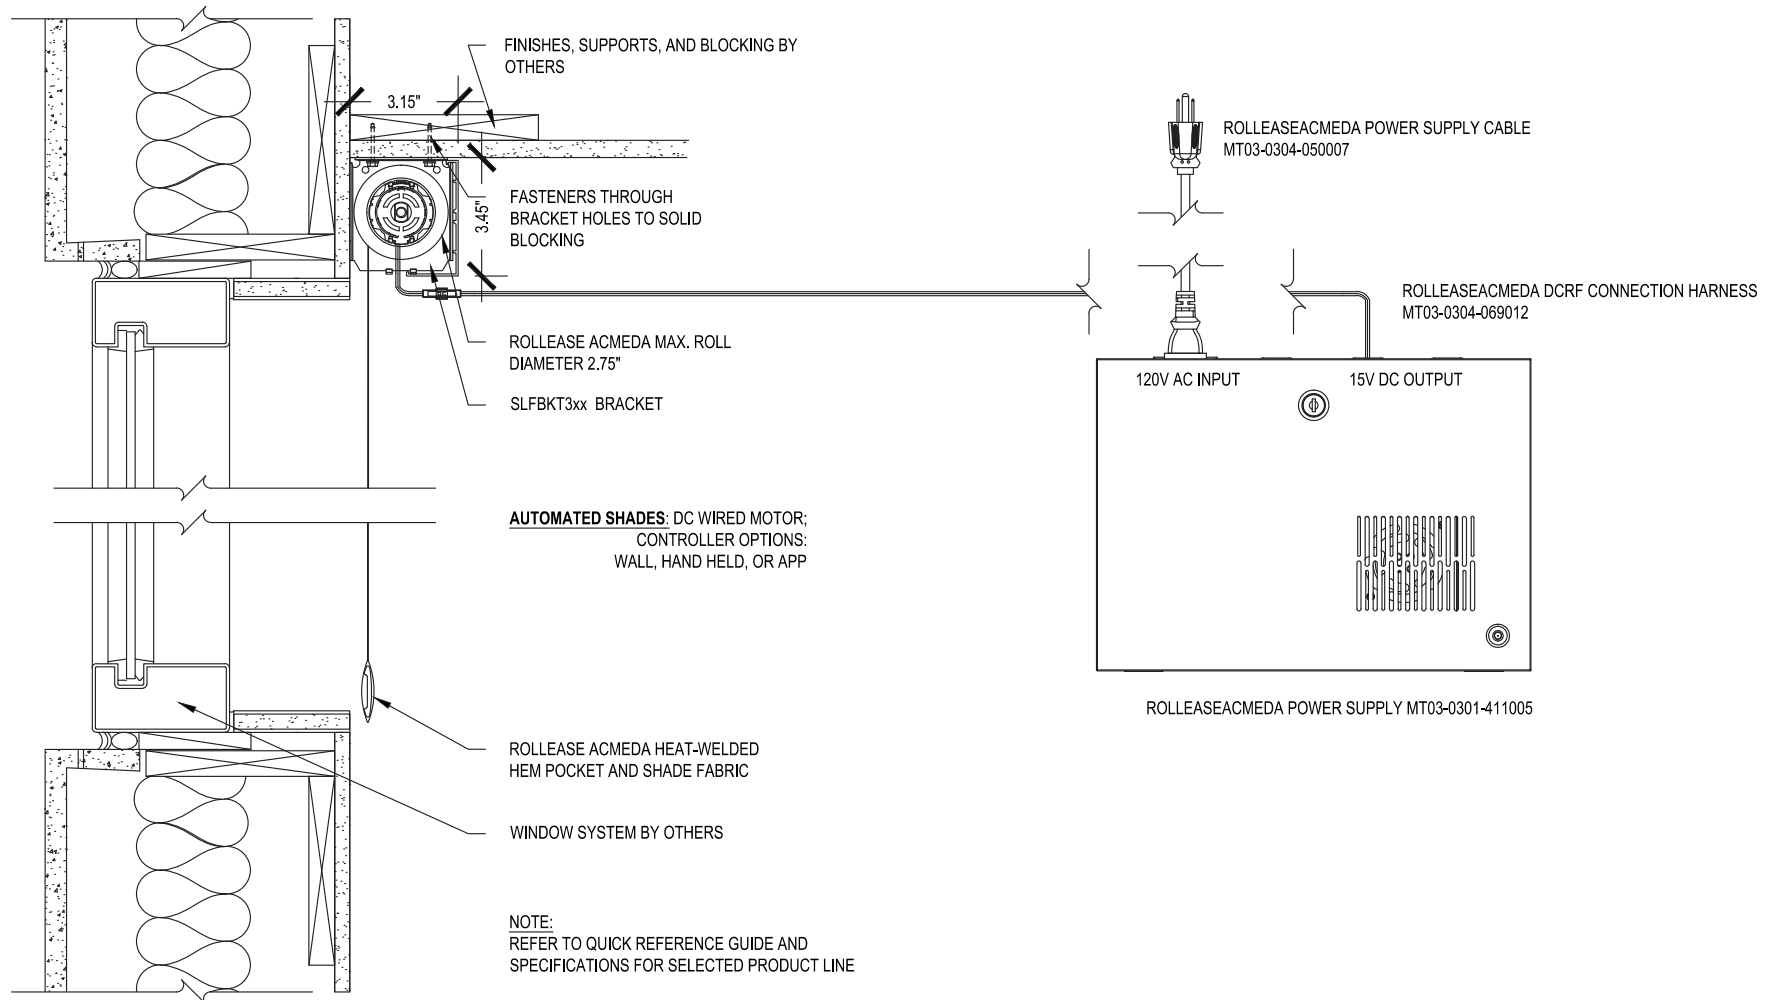

# Single 3 Inch Fascia

SCALE: 3"=1'-0" LOW VOLTAGE MOTOR