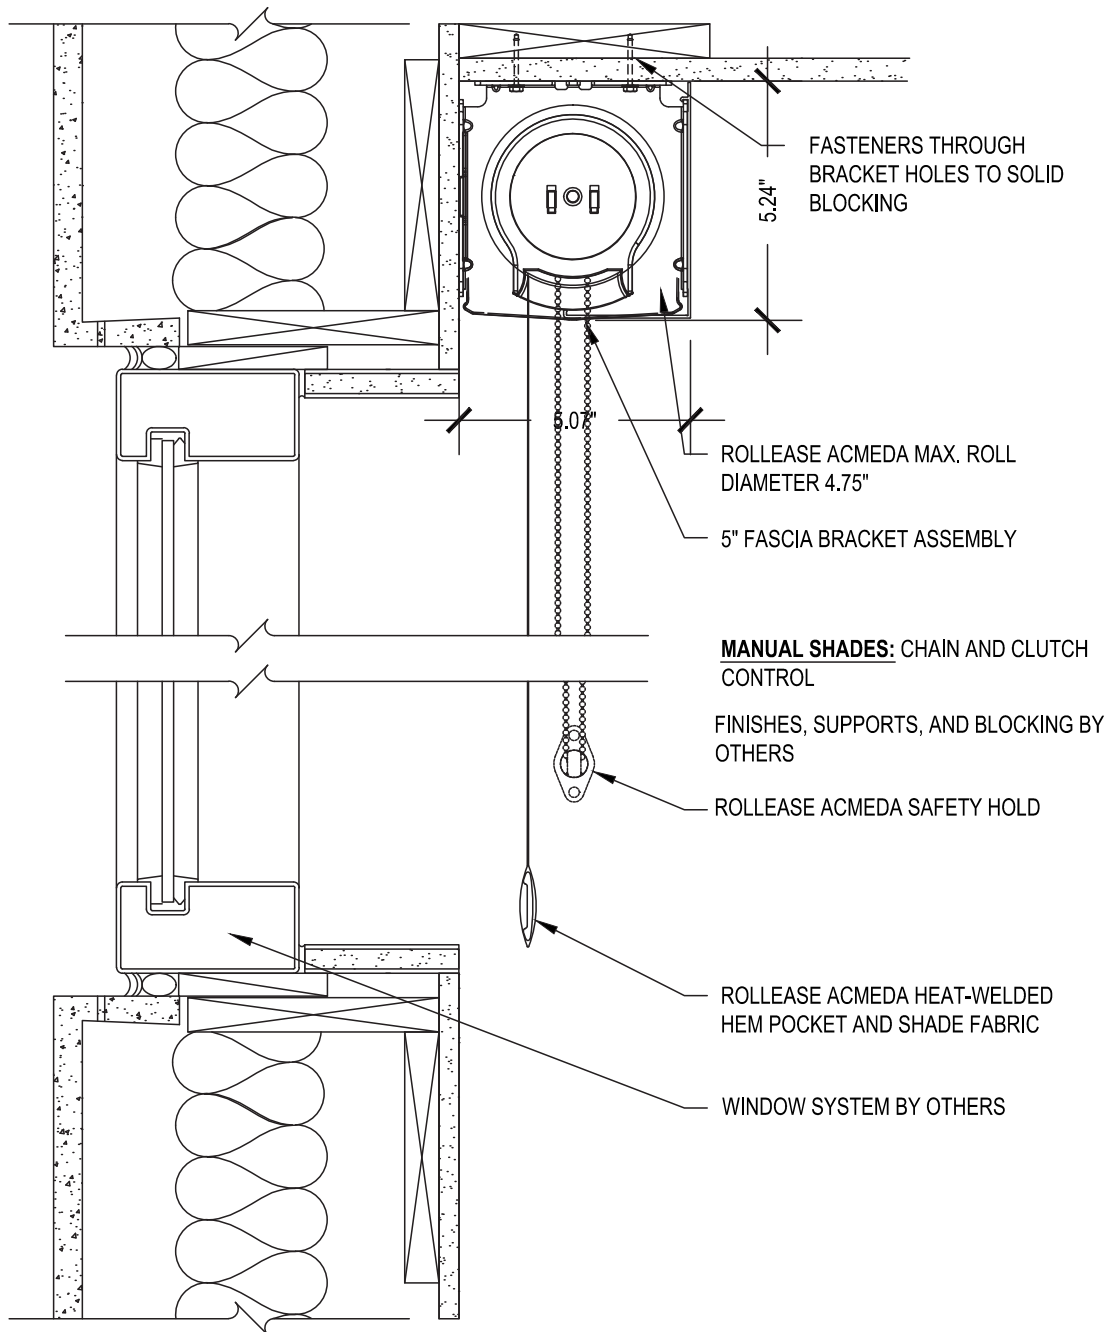

Large 5 Inch Fascia Single

SCALE: 3"=1'-0" MANUAL CONTROL

Ceiling Mount

Issue Date: 08.01.2021

ROLLEASE ACMEDA
CONTRACT