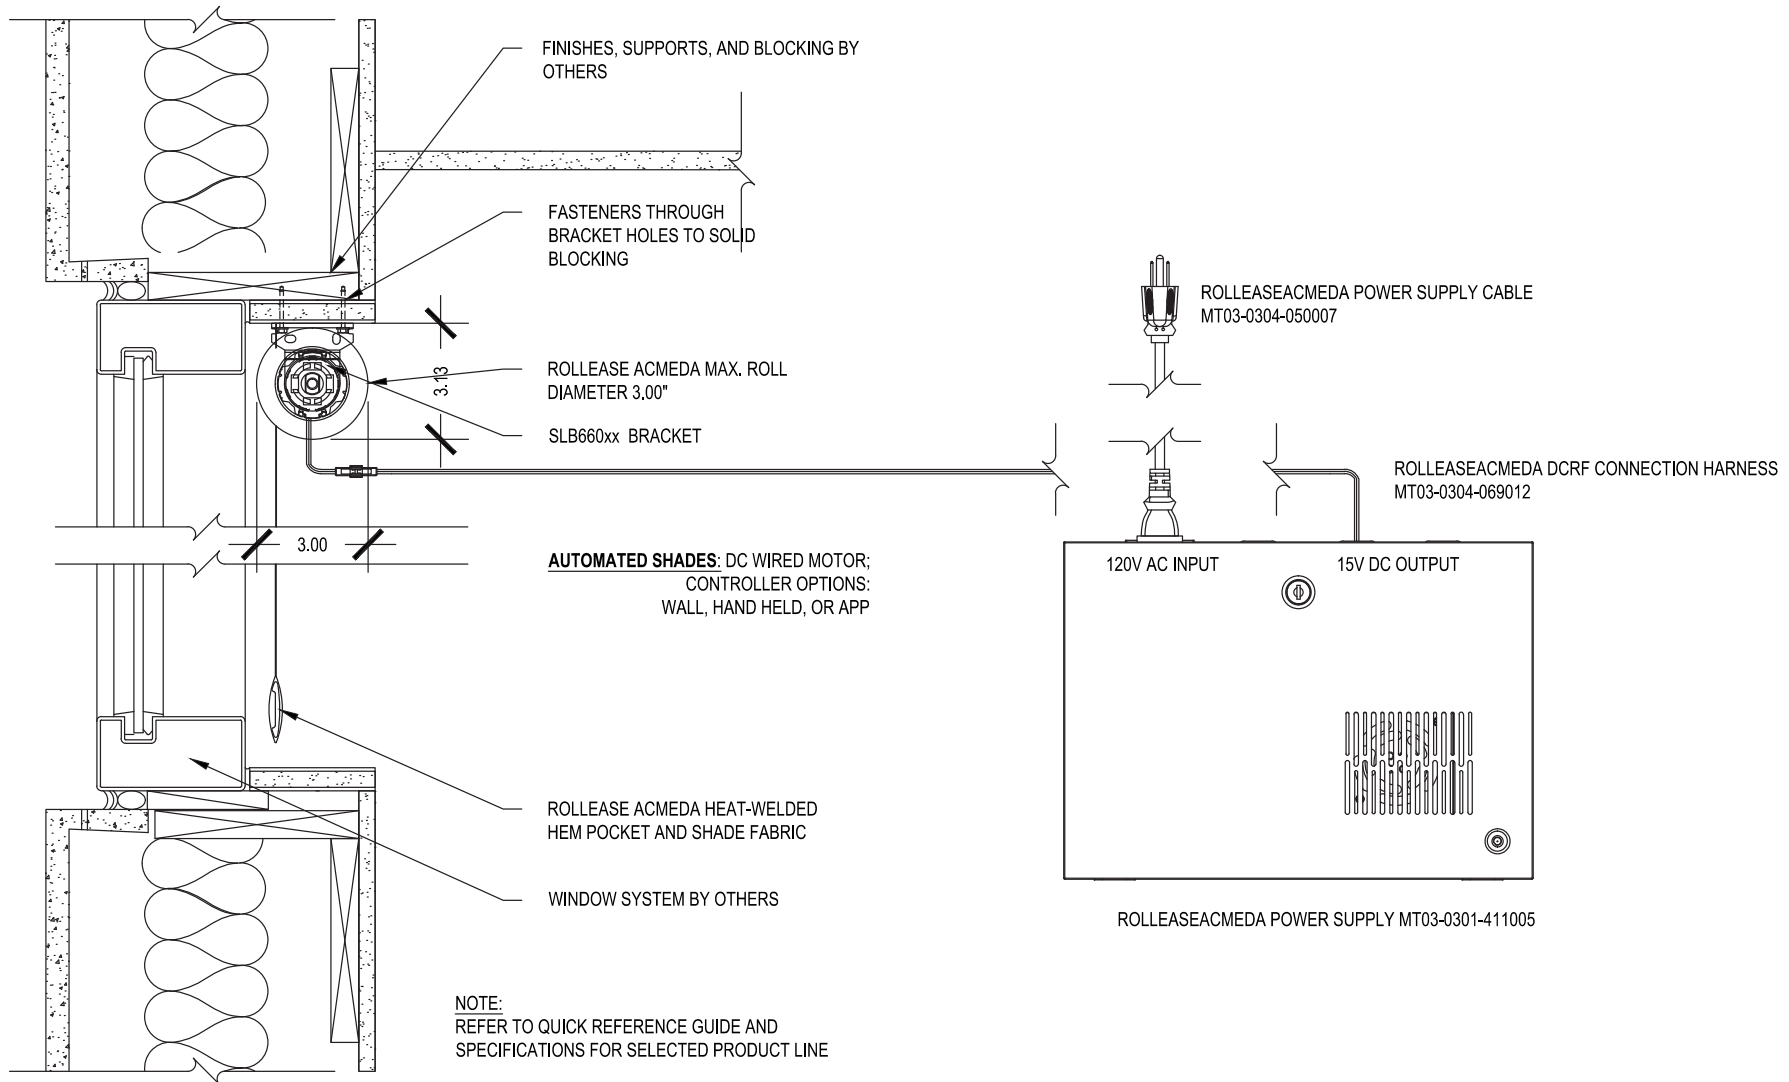

# Medium Exposed Roll Single

SCALE: 3"=1'-0" LOW VOLTAGE MOTOR

Punch Window Header Mount

Issue Date: 08.01.2021

**ROLLESE ACMEDA**  
**CONTRACT**