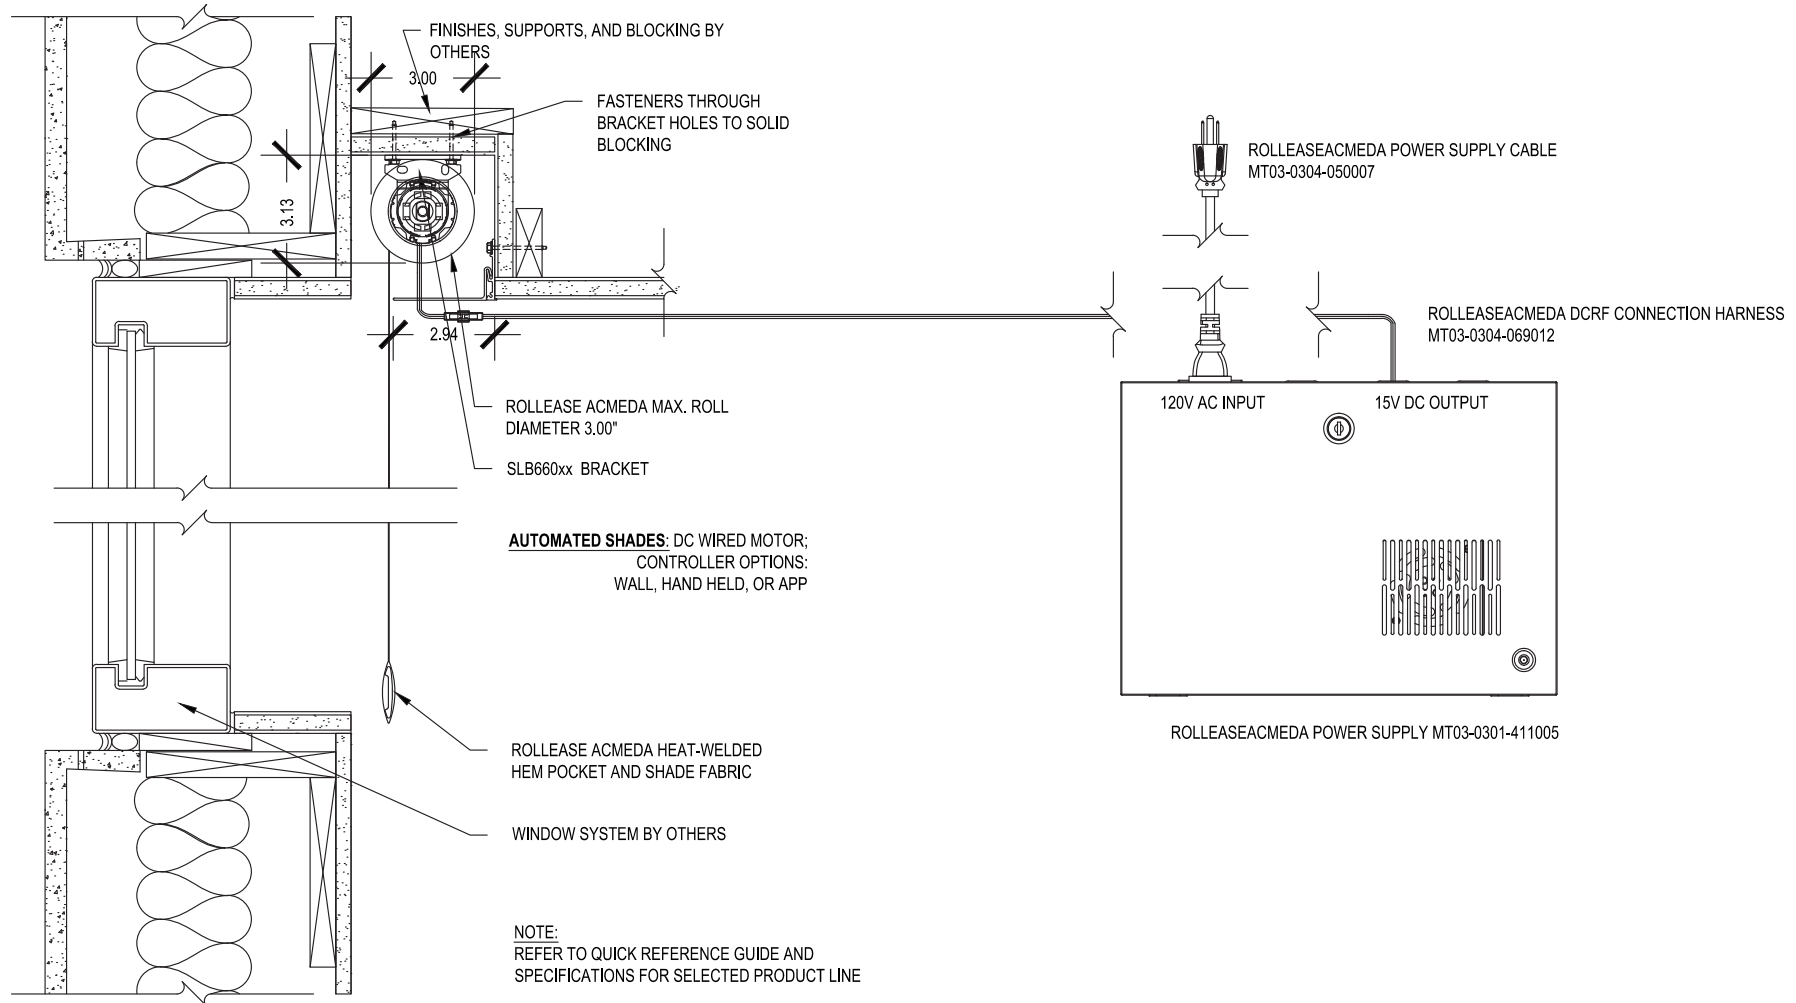

# Medium Exposed Roll Single

SCALE: 3"=1'-0" LOW VOLTAGE MOTOR

Drywall Pocket

Issue Date: 08.01.2021

**ROLLEASE ACMEDA**  
**CONTRACT**