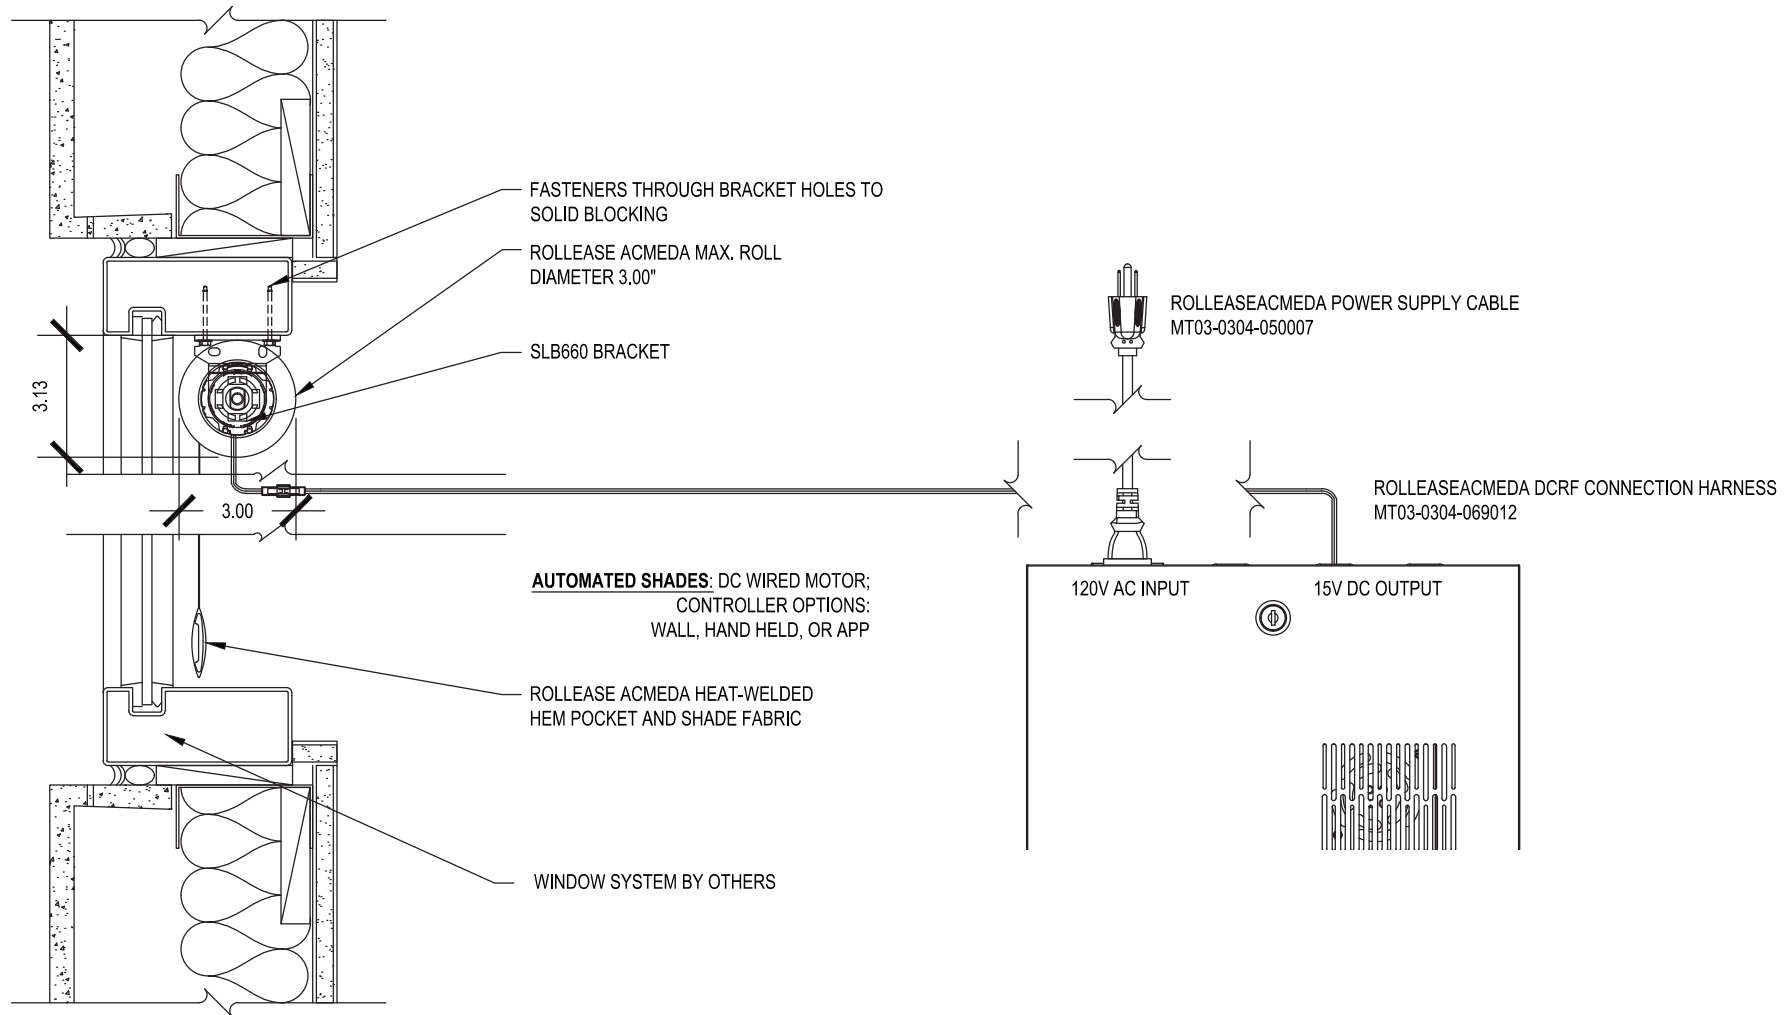

Medium Exposed Roll Single

NOTE:
REFER TO QUICK REFERENCE GUIDE AND
SPECIFICATIONS FOR SELECTED PRODUCT LINE

SCALE: 3"=1'-0" LOW VOLTAGE MOTOR

Curtain Wall Top Mount

Issue Date: 08.01.2021

ROLLESE ACMEDA
CONTRACT