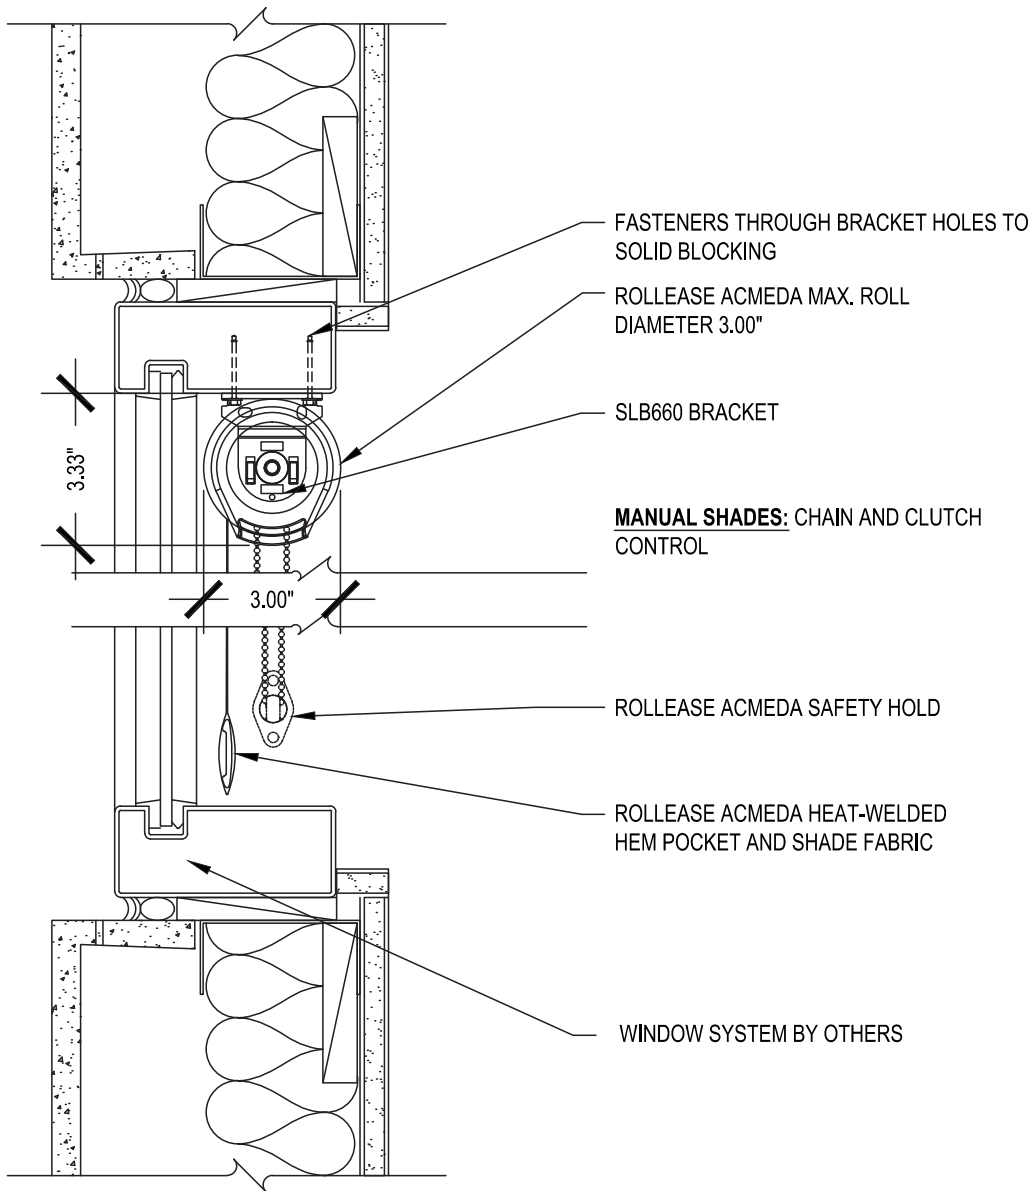

Medium Exposed Roll Single

NOTE:
REFER TO QUICK REFERENCE GUIDE AND
SPECIFICATIONS FOR SELECTED PRODUCT LINE

SCALE: 3"=1'-0" MANUAL CONTROL

Wall Top Mount

Issue Date: 08.01.2021

ROLLEASE ACMEDA
CONTRACT