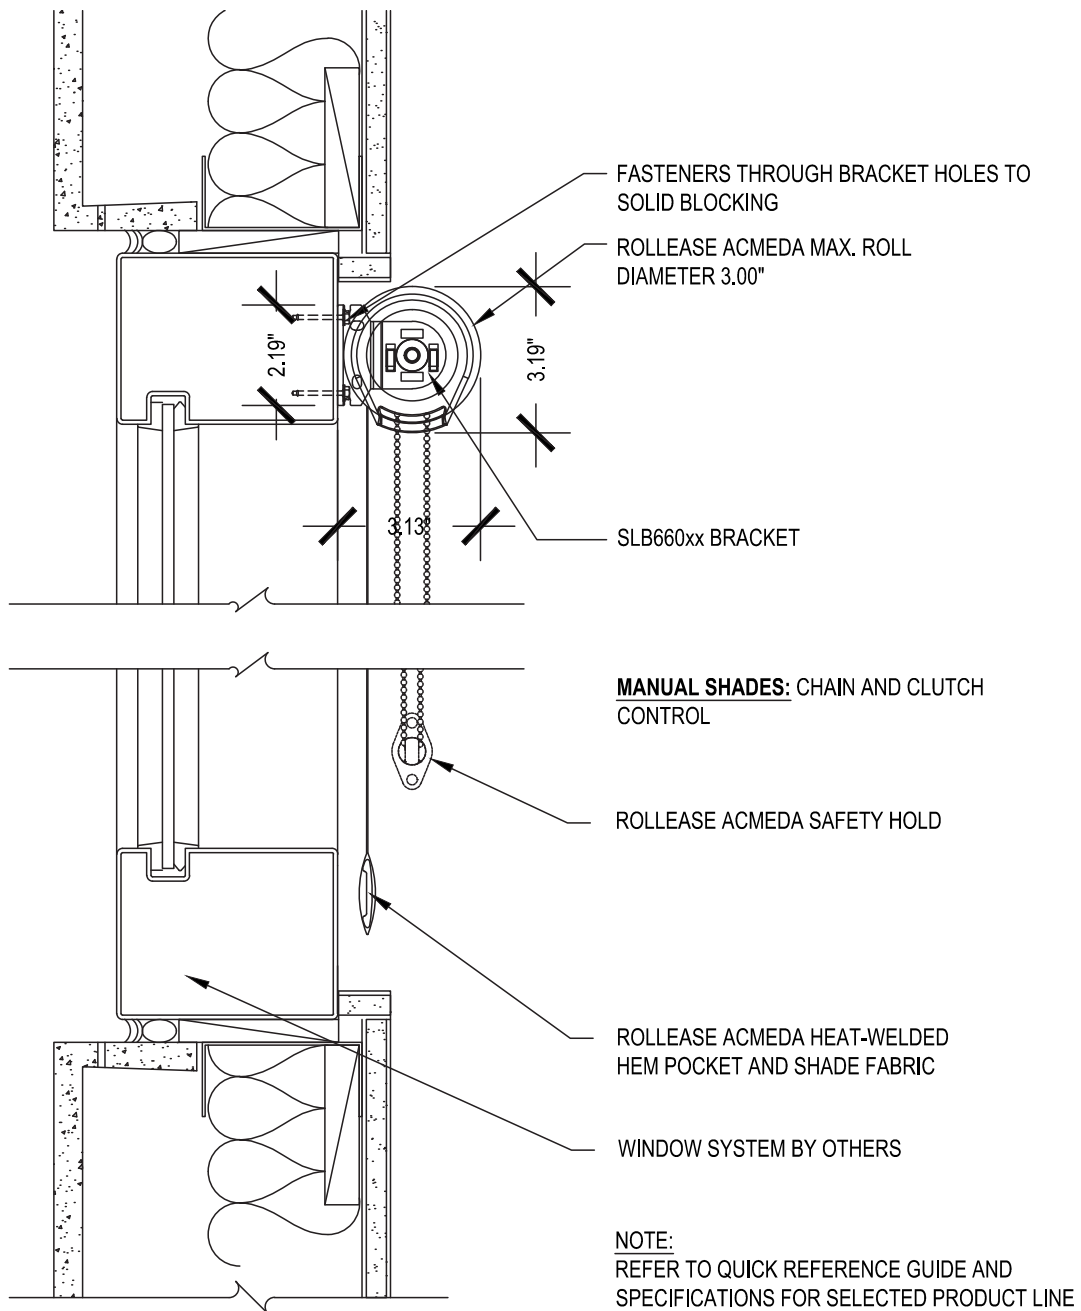

Medium Exposed Roll Single

SCALE: 3"=1'-0" MANUAL CONTROL

Wall Face Mount

Issue Date: 08.01.2021

ROLLEASE ACMEDA
CONTRACT