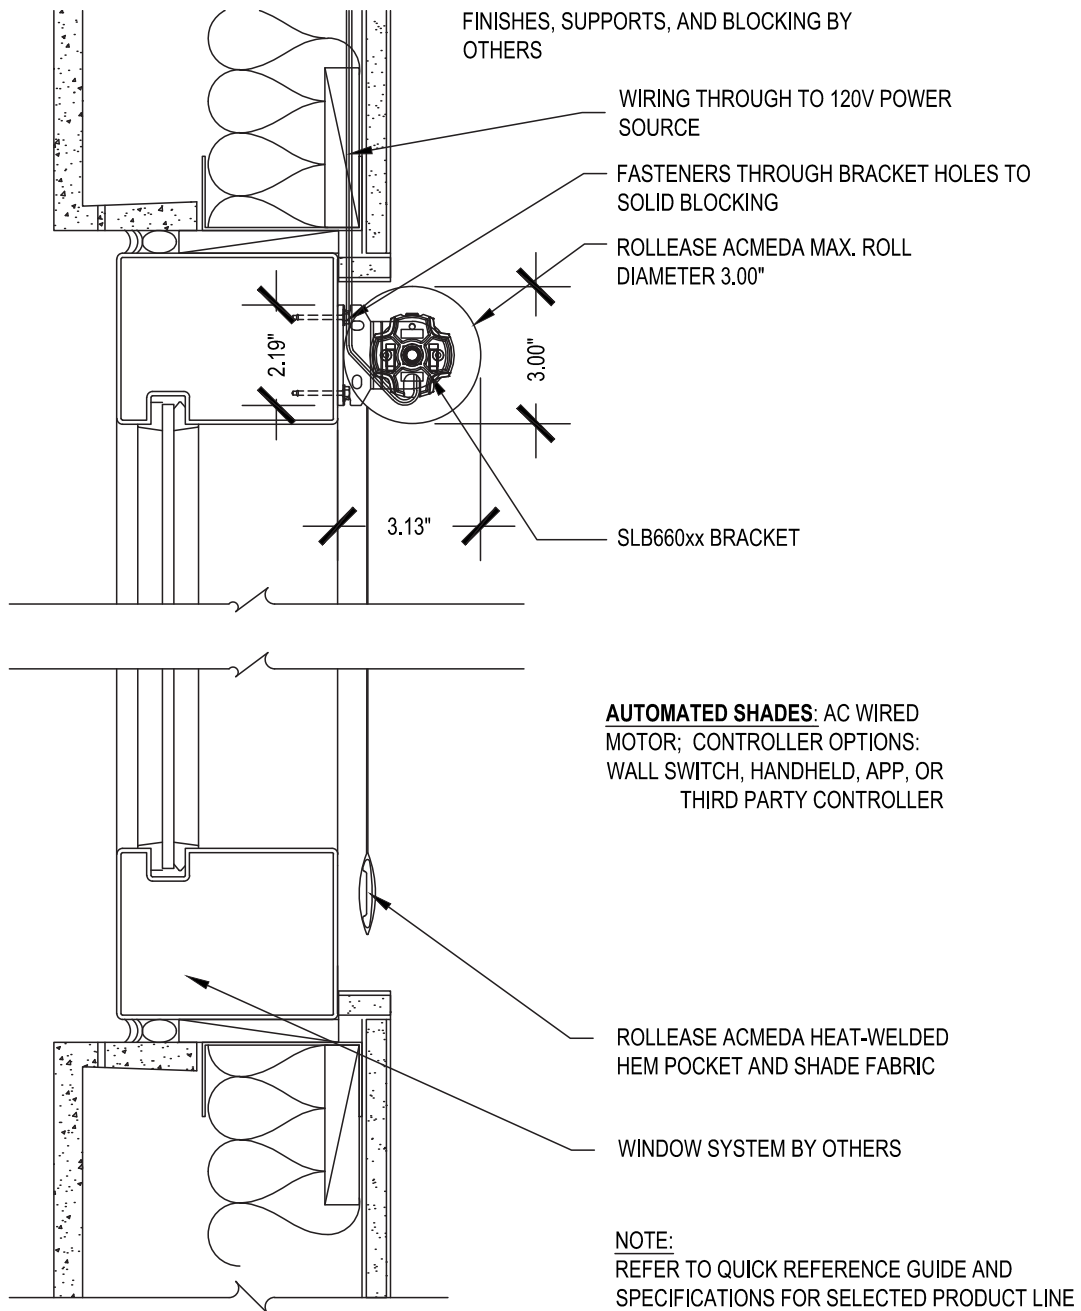

Medium Exposed Roll Single

SCALE: 3"=1'-0" 120V AC MOTOR CONTROL

Curtain Wall Face Mount

Issue Date: 08.01.2021

ROLLEASE ACMEDA
CONTRACT