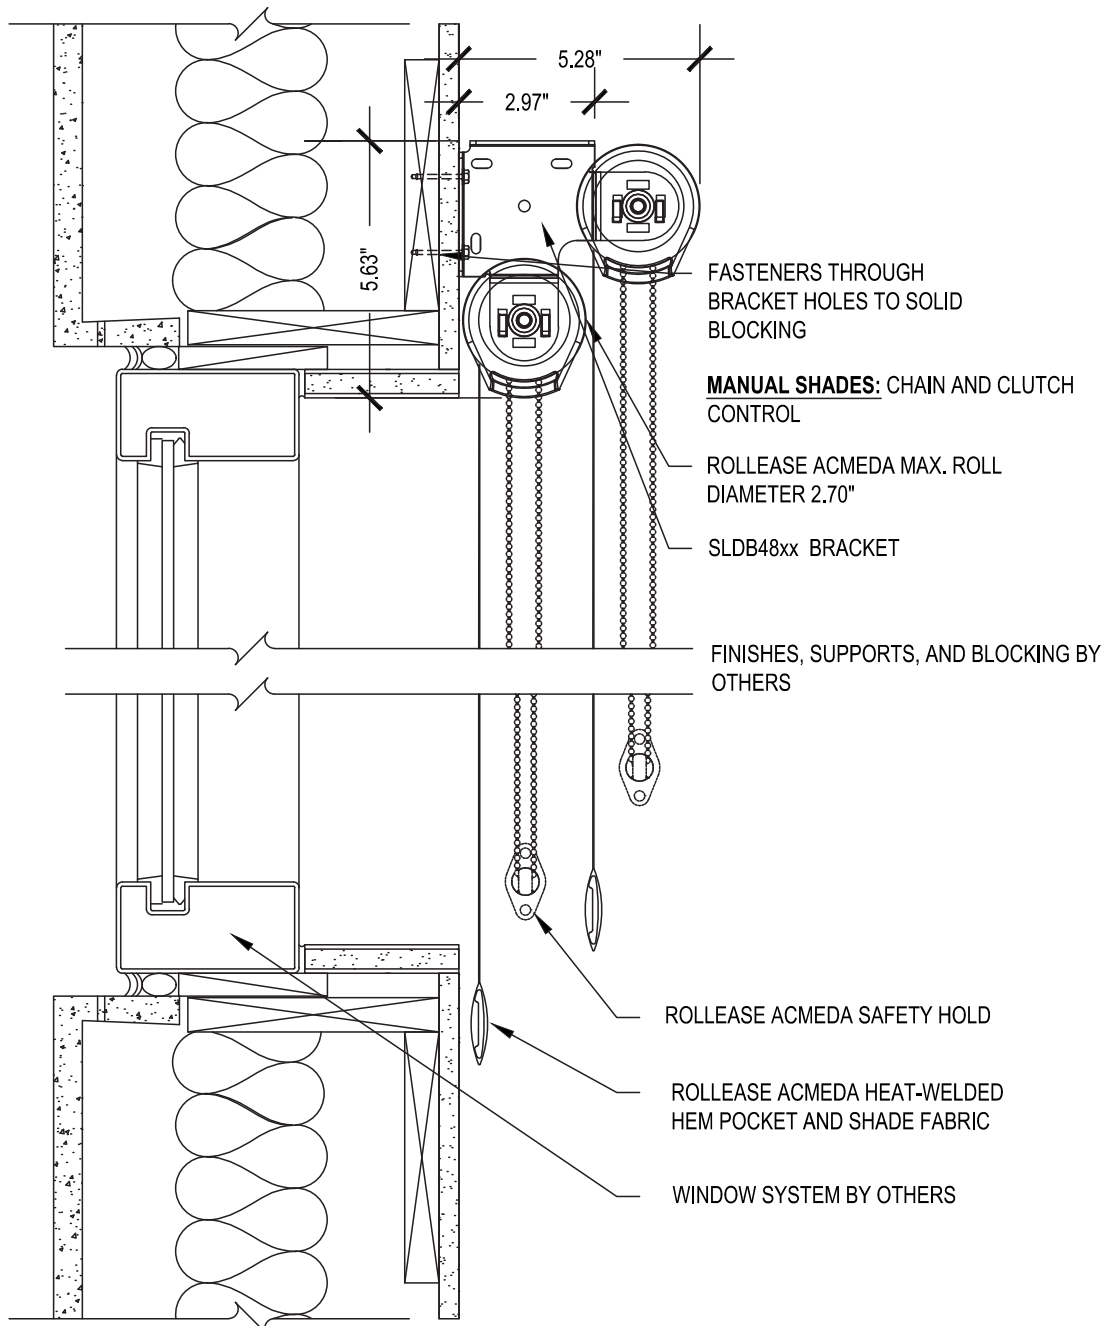

# Medium Exposed Roll Dual

SCALE: 3"=1'-0" MANUAL CONTROL

Wall Mount

Issue Date: 08.01.2021

**ROLLEASE ACMEDA**  
**CONTRACT**