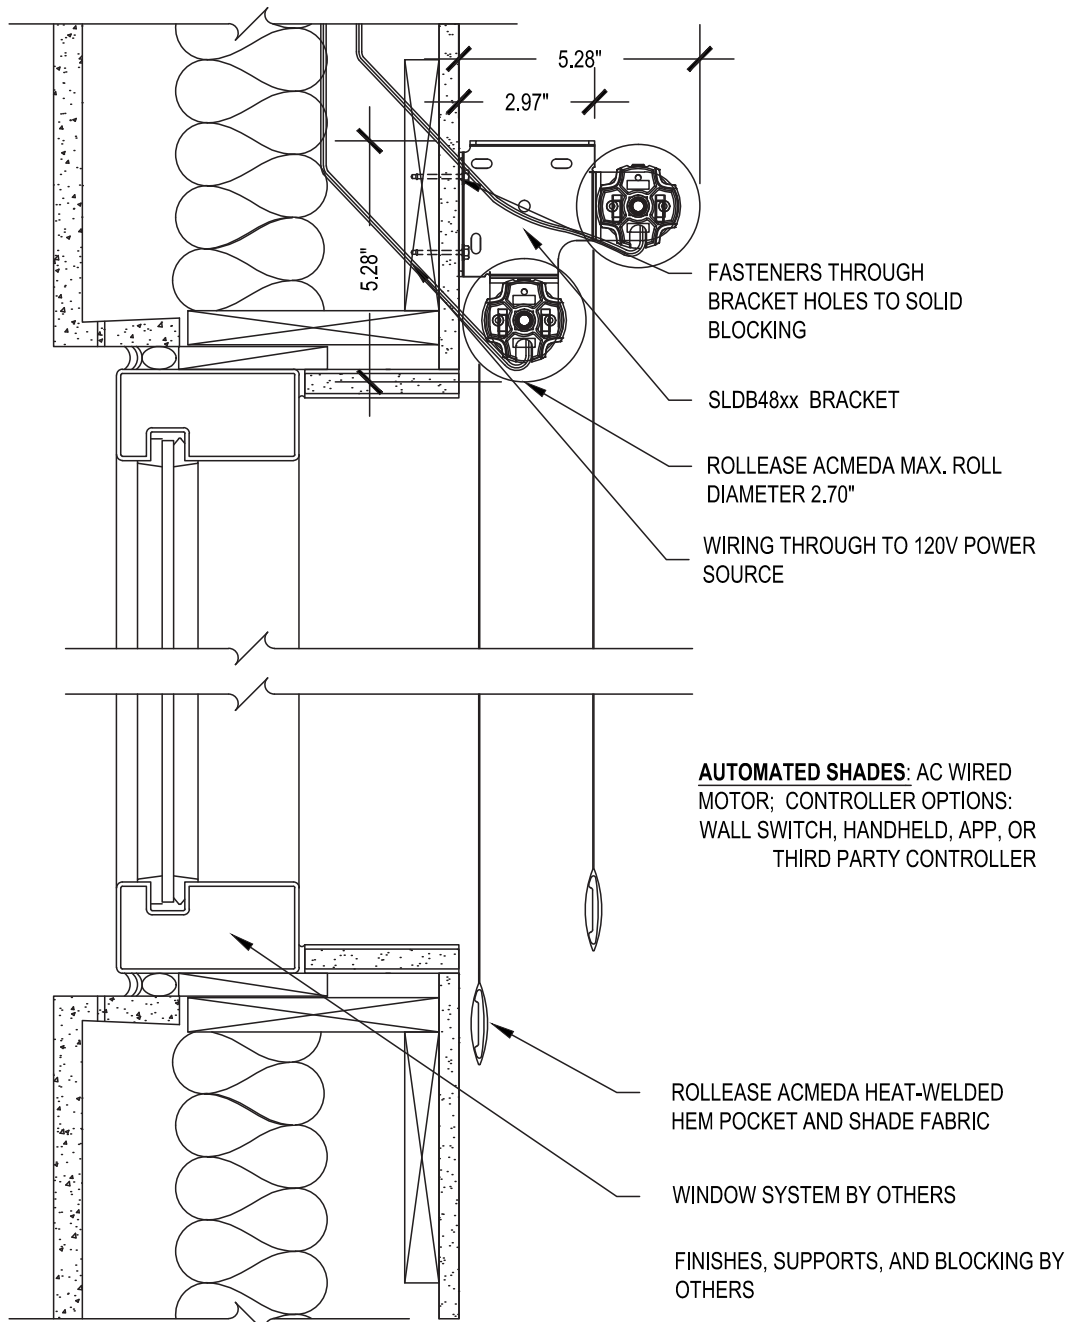

# Medium Exposed Roll Dual

SCALE: 3"=1'-0" 120V AC MOTOR CONTROL

Wall Mount

Issue Date: 08.01.2021

**ROLLEASE ACMEDA**  
**CONTRACT**