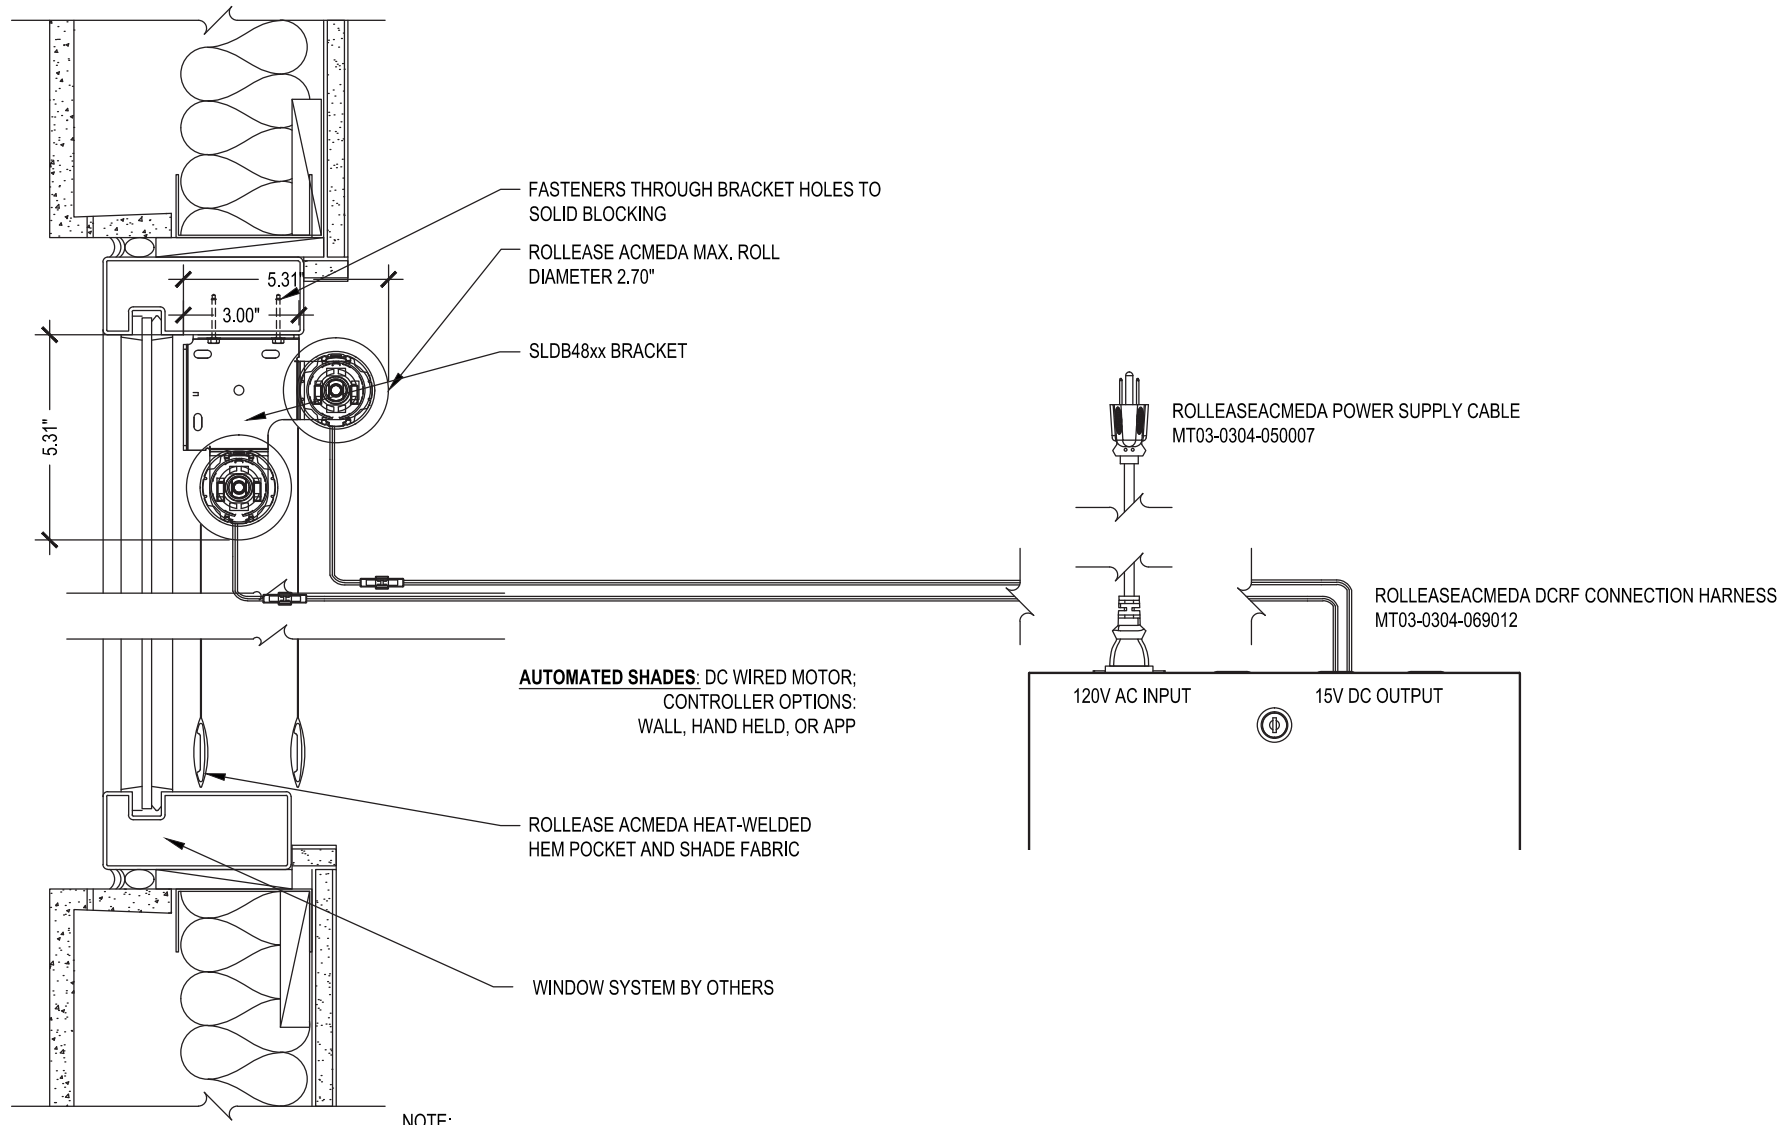

Medium Exposed Roll Dual

Curtain Wall Top Mount

Issue Date: 08.01.2021

ROLLEASE ACMEDA
CONTRACT