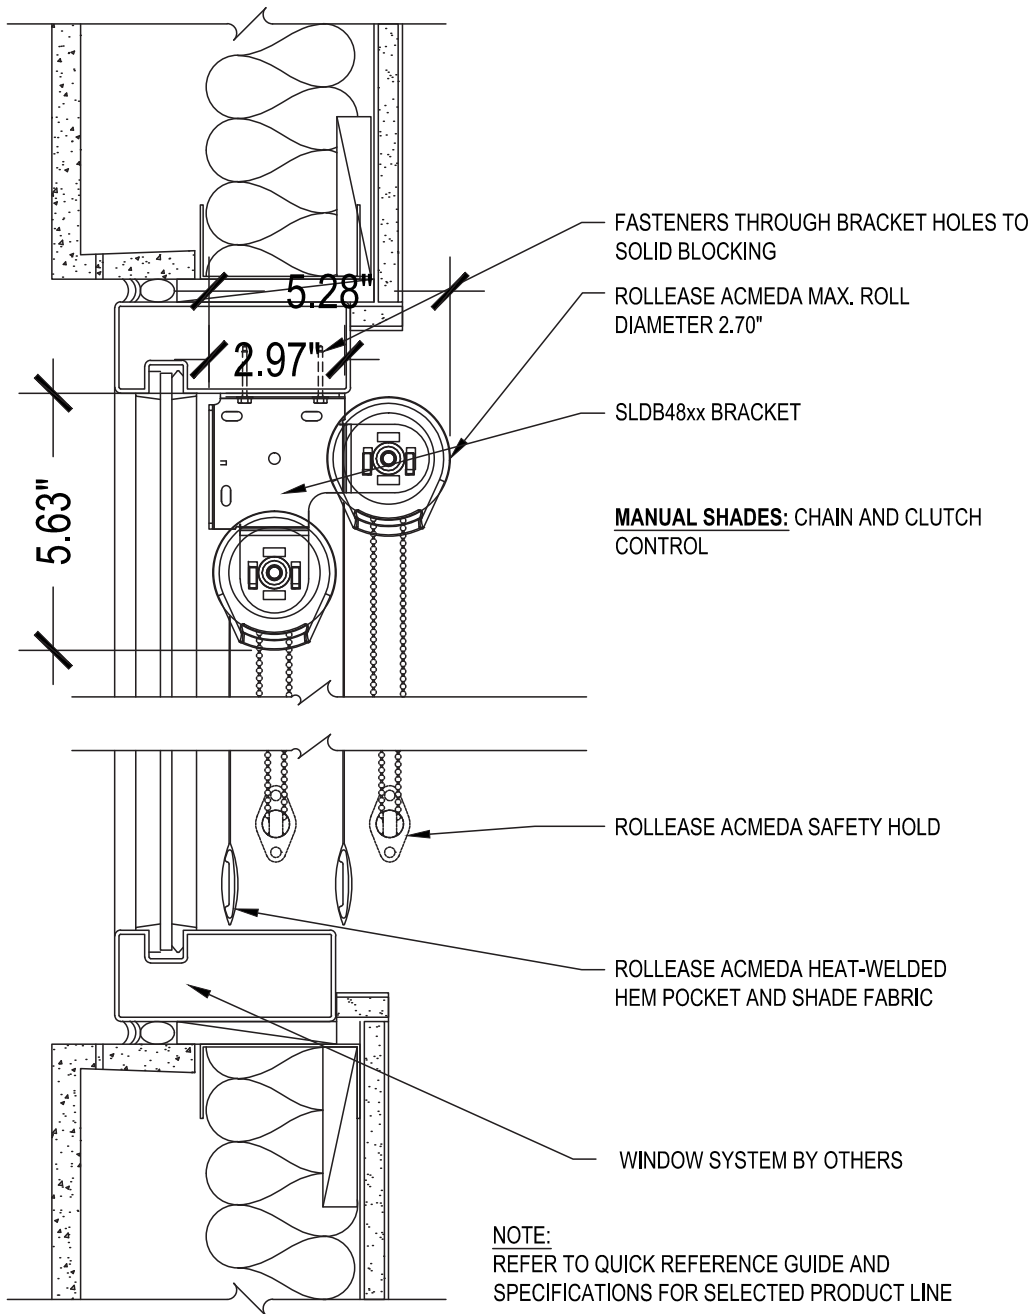

Medium Exposed Roll Dual

SCALE: 3"=1'-0" MANUAL CONTROL

Curtain Wall Top Mount

Issue Date: 08.01.2021

ROLLEASE ACMEDA
CONTRACT