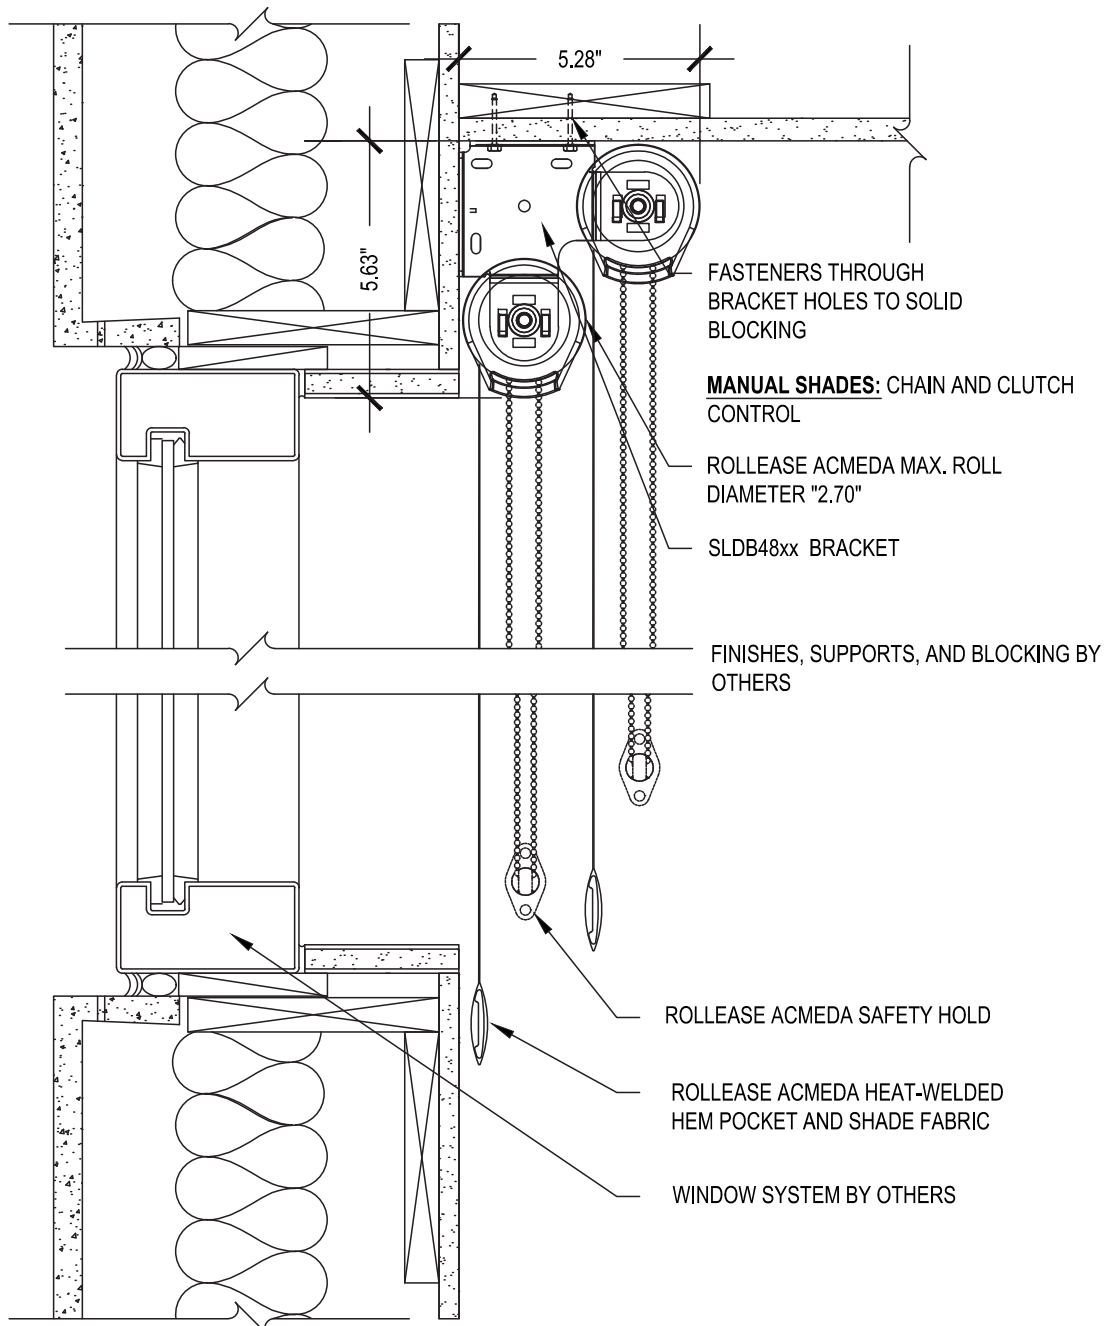

# Medium Exposed Roll Dual

SCALE: 3"=1'-0" MANUAL CONTROL

**Ceiling Mount**

Issue Date: 08.01.2021

**ROLLEASE ACMEDA**  
**CONTRACT**