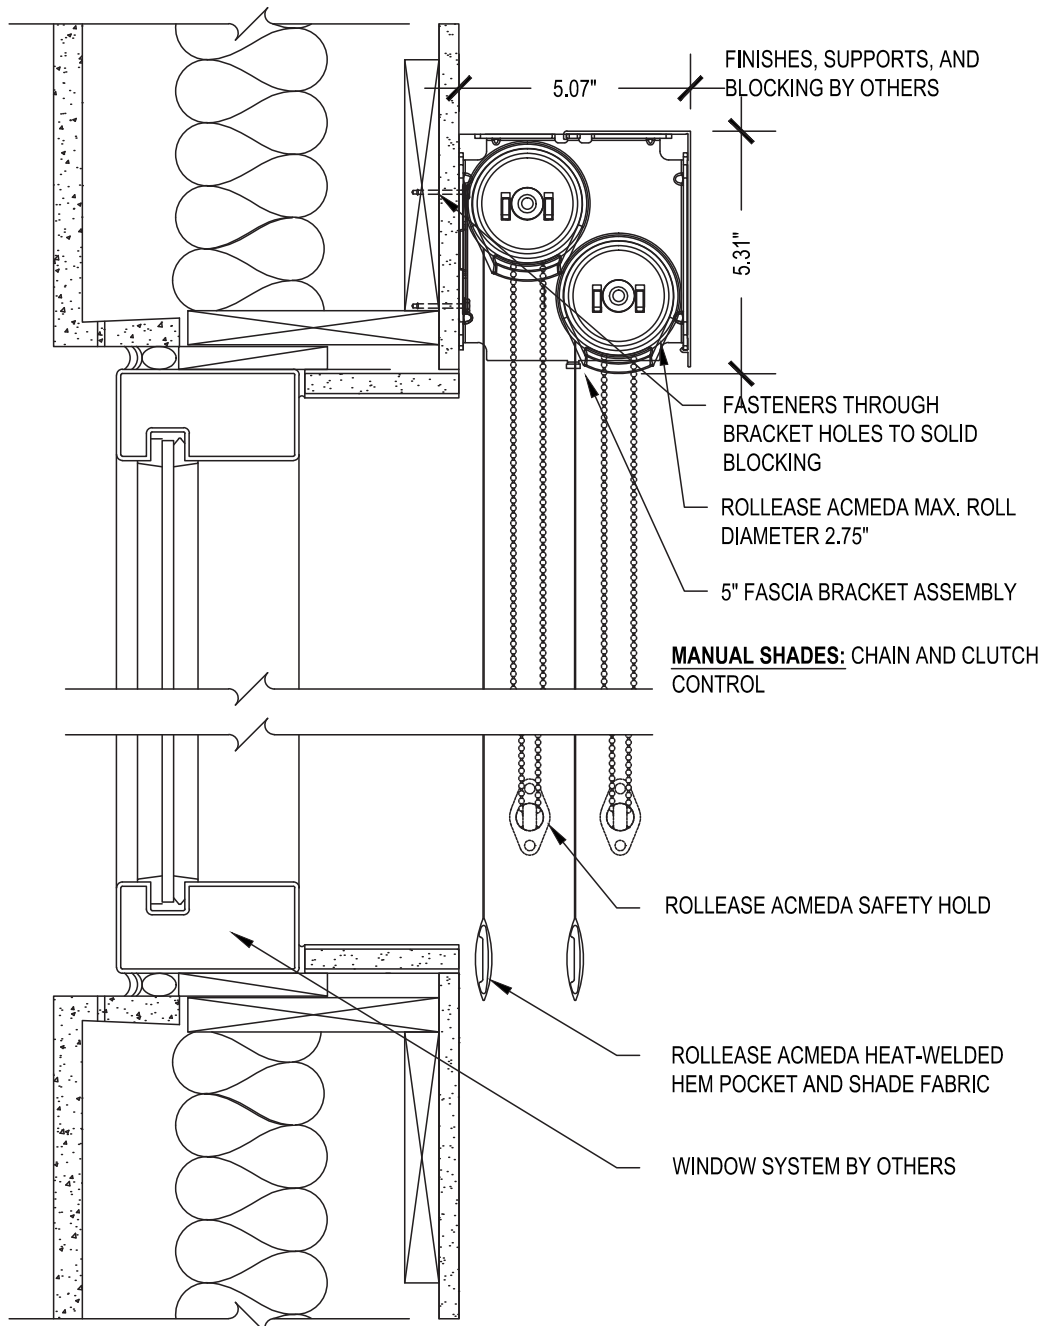

# Medium 5 Inch Fascia Dual

SCALE: 3"=1'-0" MANUAL CONTROL

Wall Mount

Issue Date: 08.01.2021

**ROLLEASE ACMEDA**  
**CONTRACT**