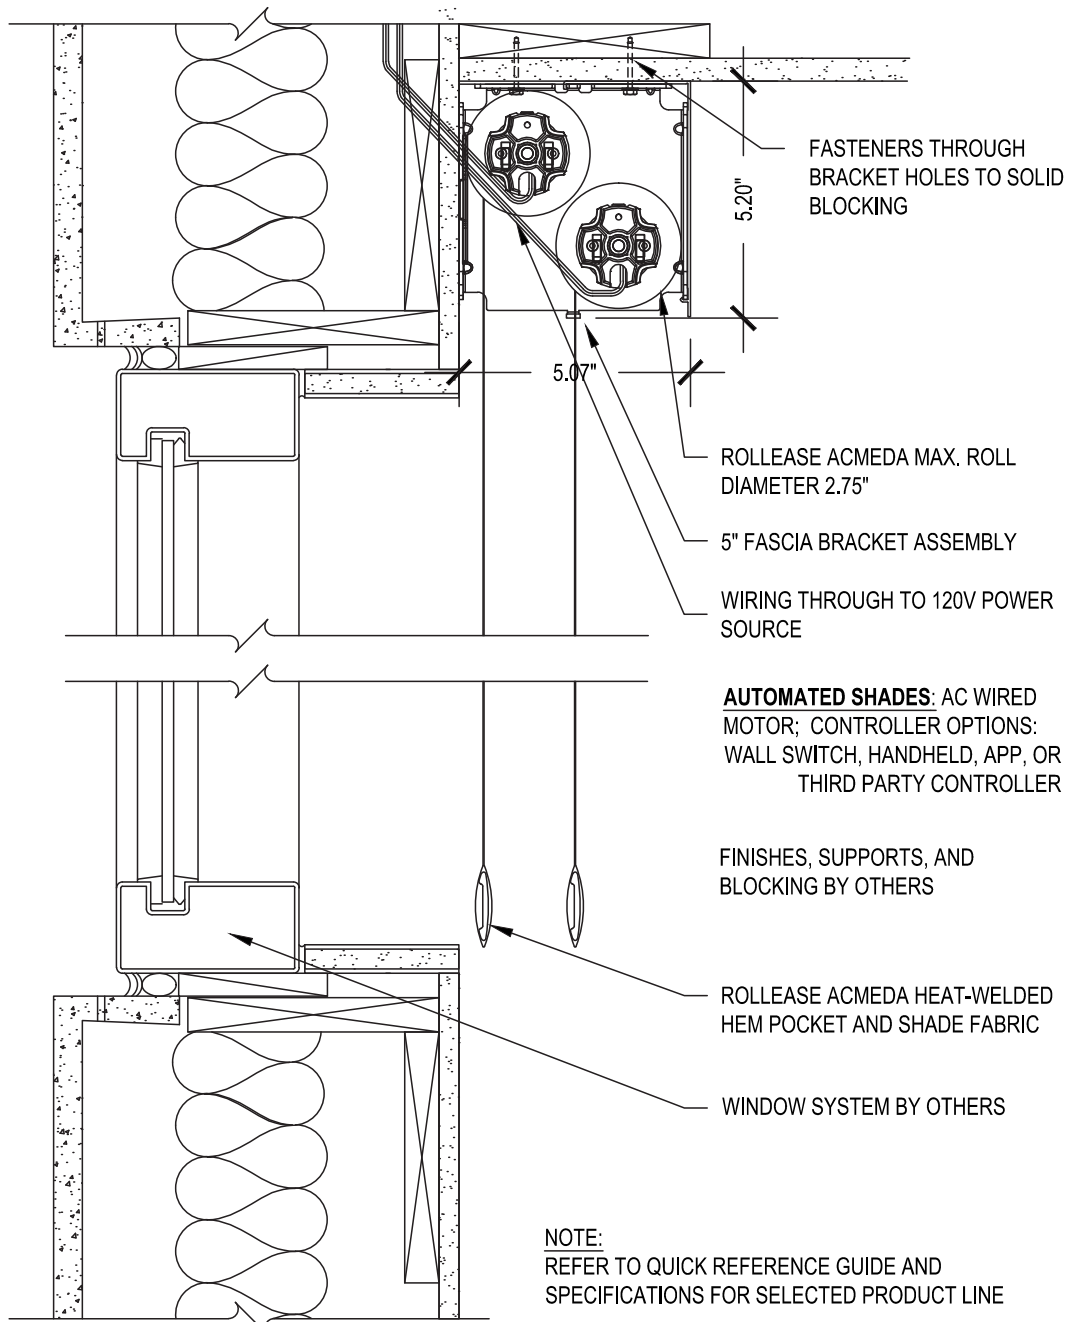

Medium 5 Inch Fascia Single

SCALE: 3"=1'-0" 120V AC MOTOR CONTROL

Ceiling Mount

Issue Date: 08.01.2021

ROLLEASE ACMEDA
CONTRACT