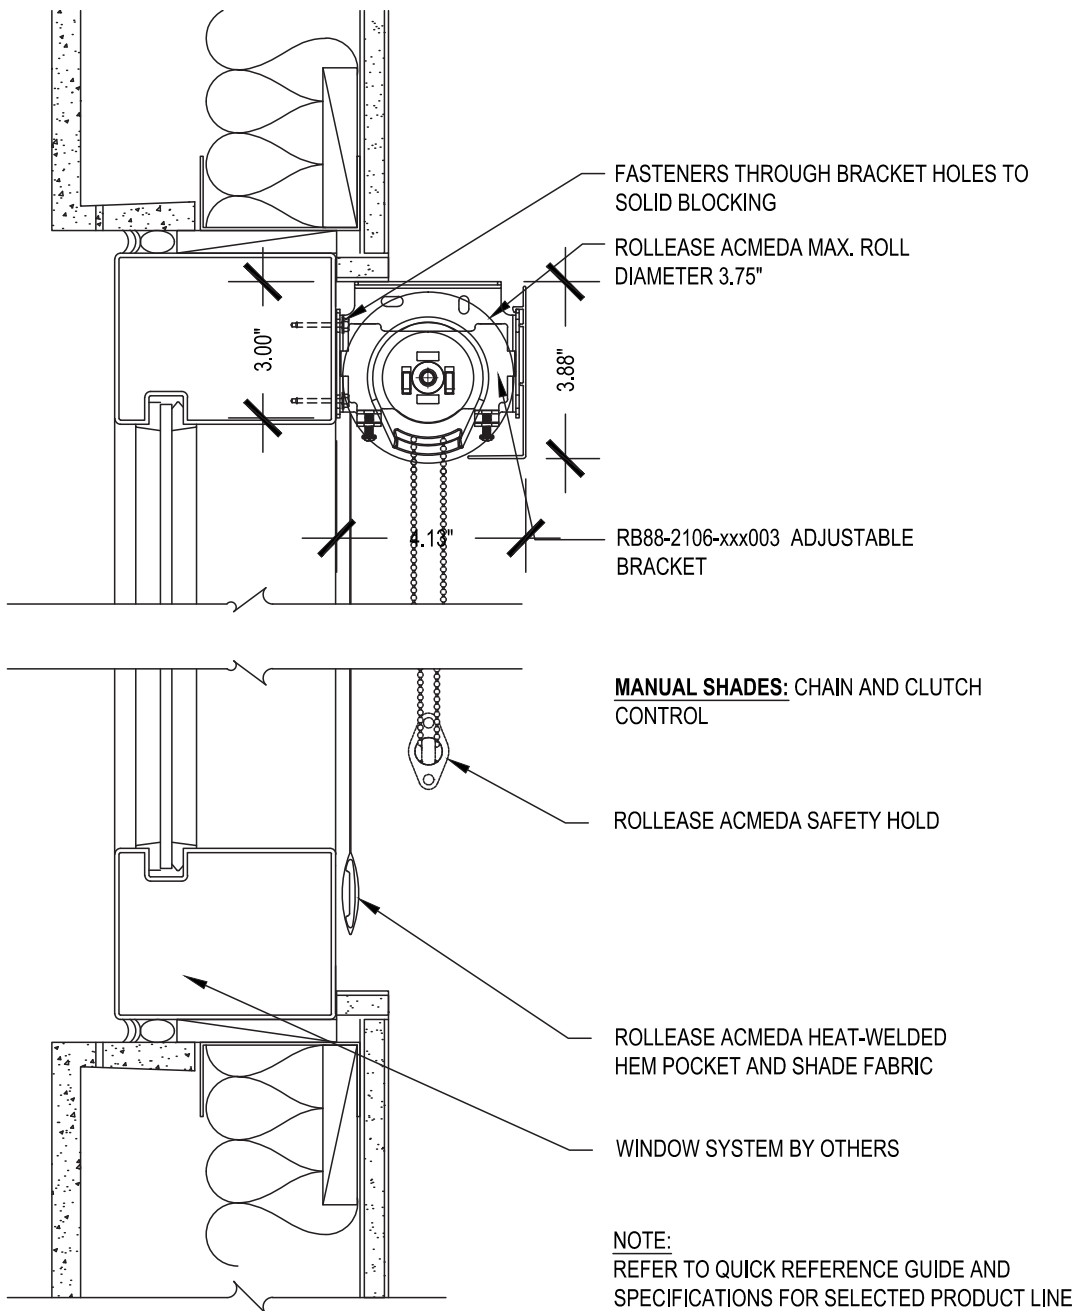

# Medium 4 Inch Fascia Single

SCALE: 3"=1'-0" MANUAL CONTROL

Curtain Wall Face Mount

Issue Date: 08.01.2021

**ROLLEASE ACMEDA**  
**CONTRACT**