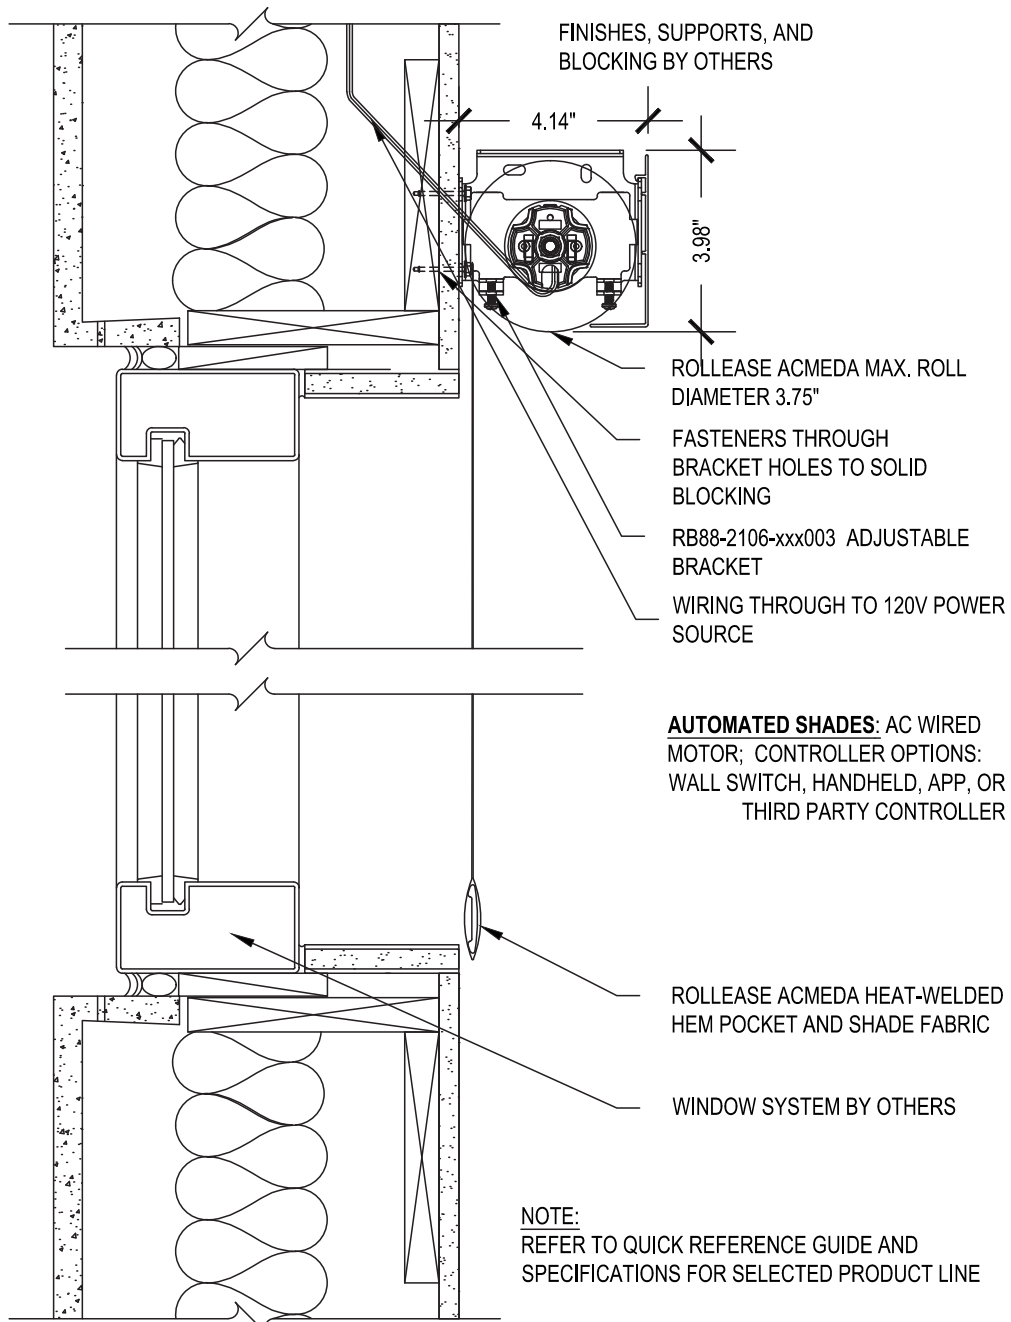

Medium 4 Inch Fascia Single

SCALE: 3"=1'-0" 120V AC MOTOR CONTROL

Wall Mount

Issue Date: 08.01.2021

ROLLEASE ACMEDA
CONTRACT