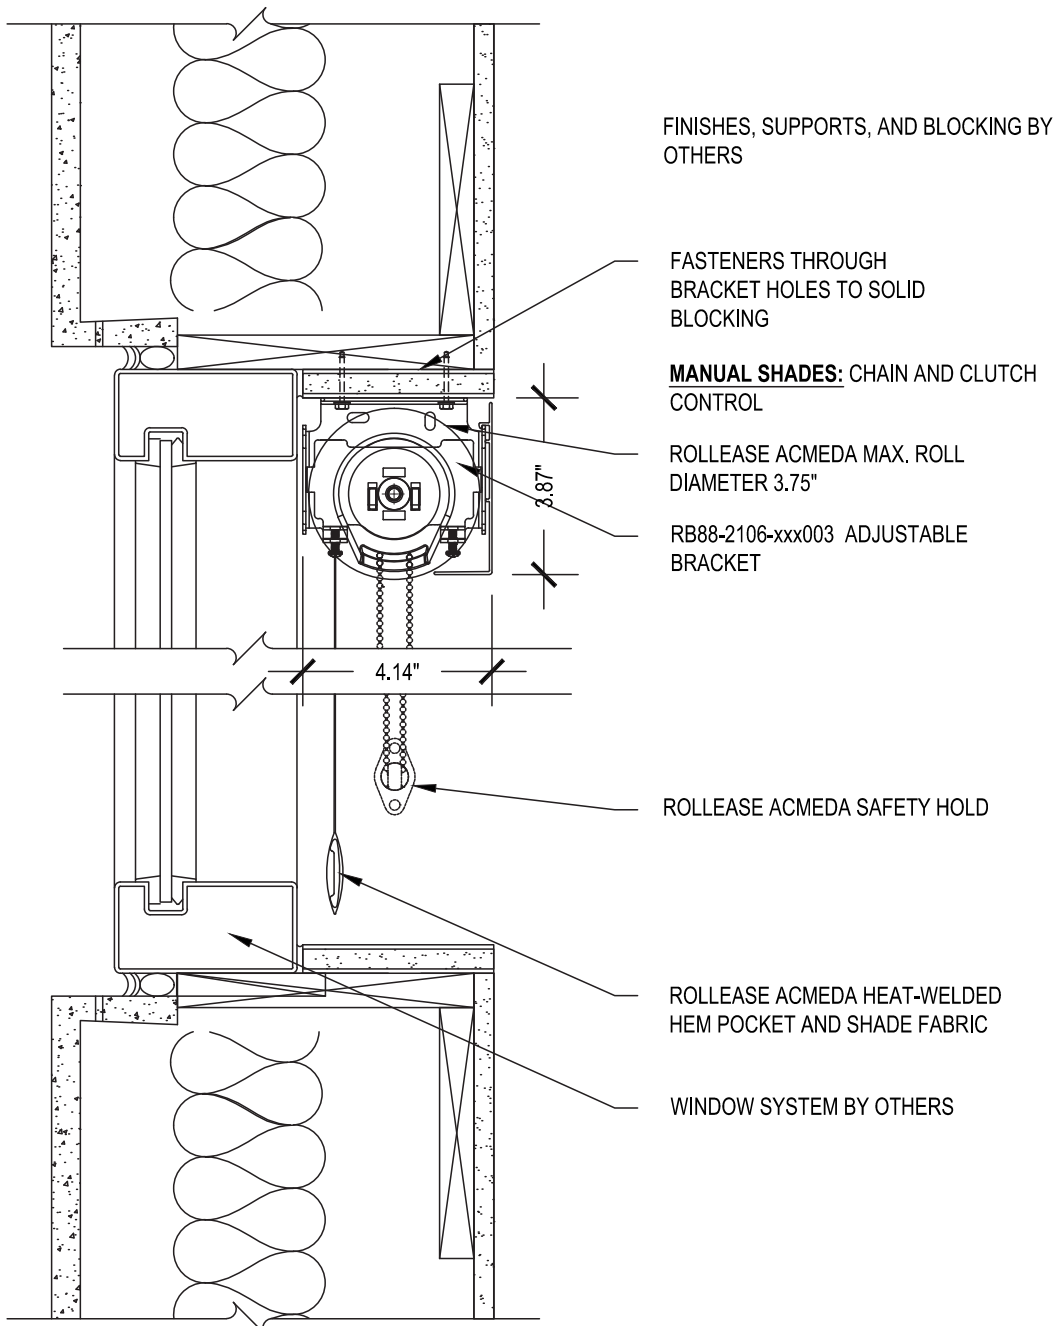

# Medium 4 Inch Fascia Single

SCALE: 3"=1'-0" MANUAL CONTROL

Punch Window Header Mount

Issue Date: 08.01.2021

**ROLLEASE ACMEDA**  
**CONTRACT**