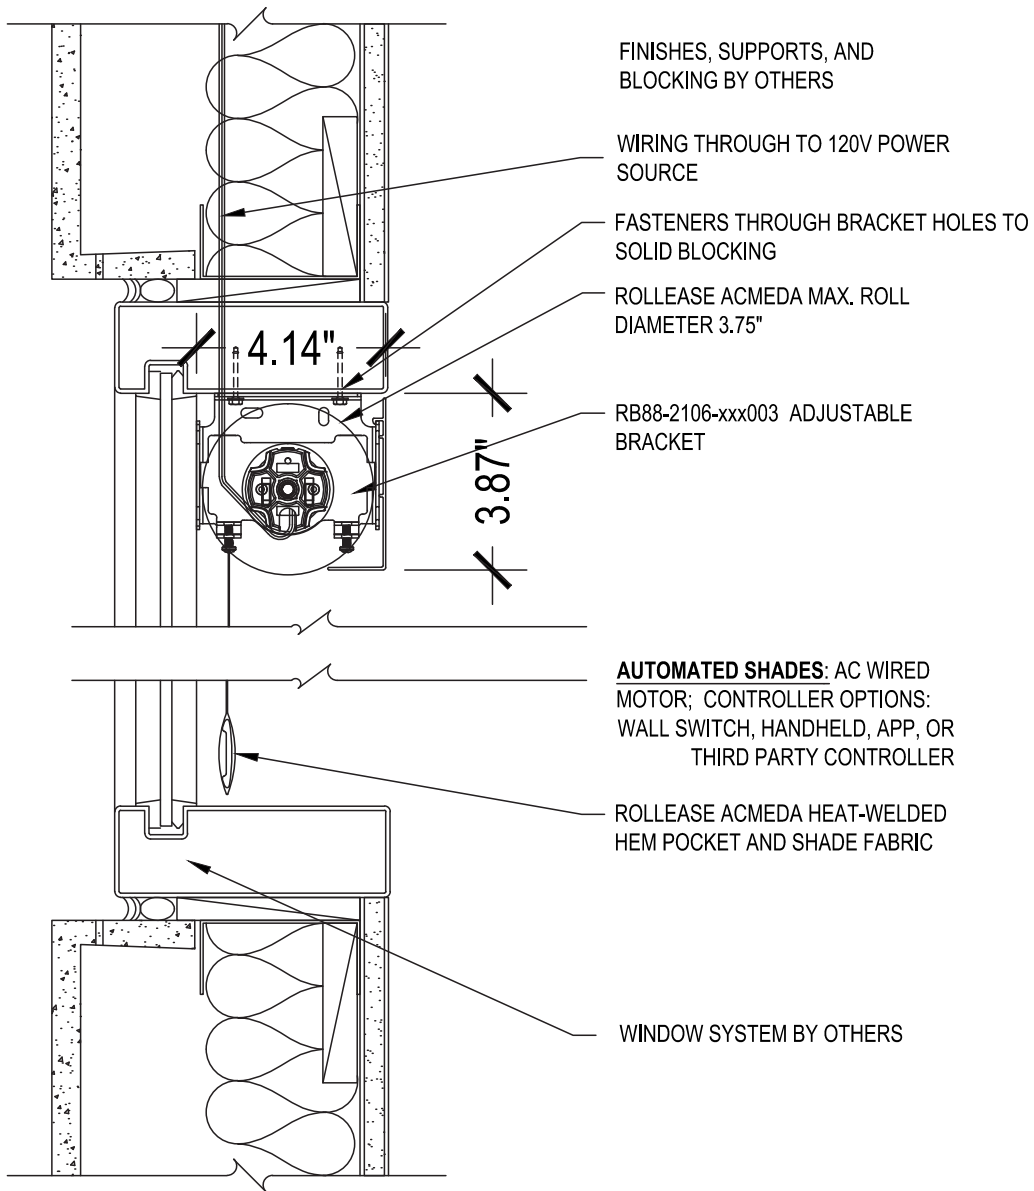

Medium 4 Inch Fascia Single

NOTE:
REFER TO QUICK REFERENCE GUIDE AND SPECIFICATIONS FOR SELECTED PRODUCT LINE

SCALE: 3"=1'-0" 120V AC MOTOR CONTROL

Curtain Wall Top Mount

Issue Date: 08.01.2021

ROLLEASE ACMEDA
CONTRACT