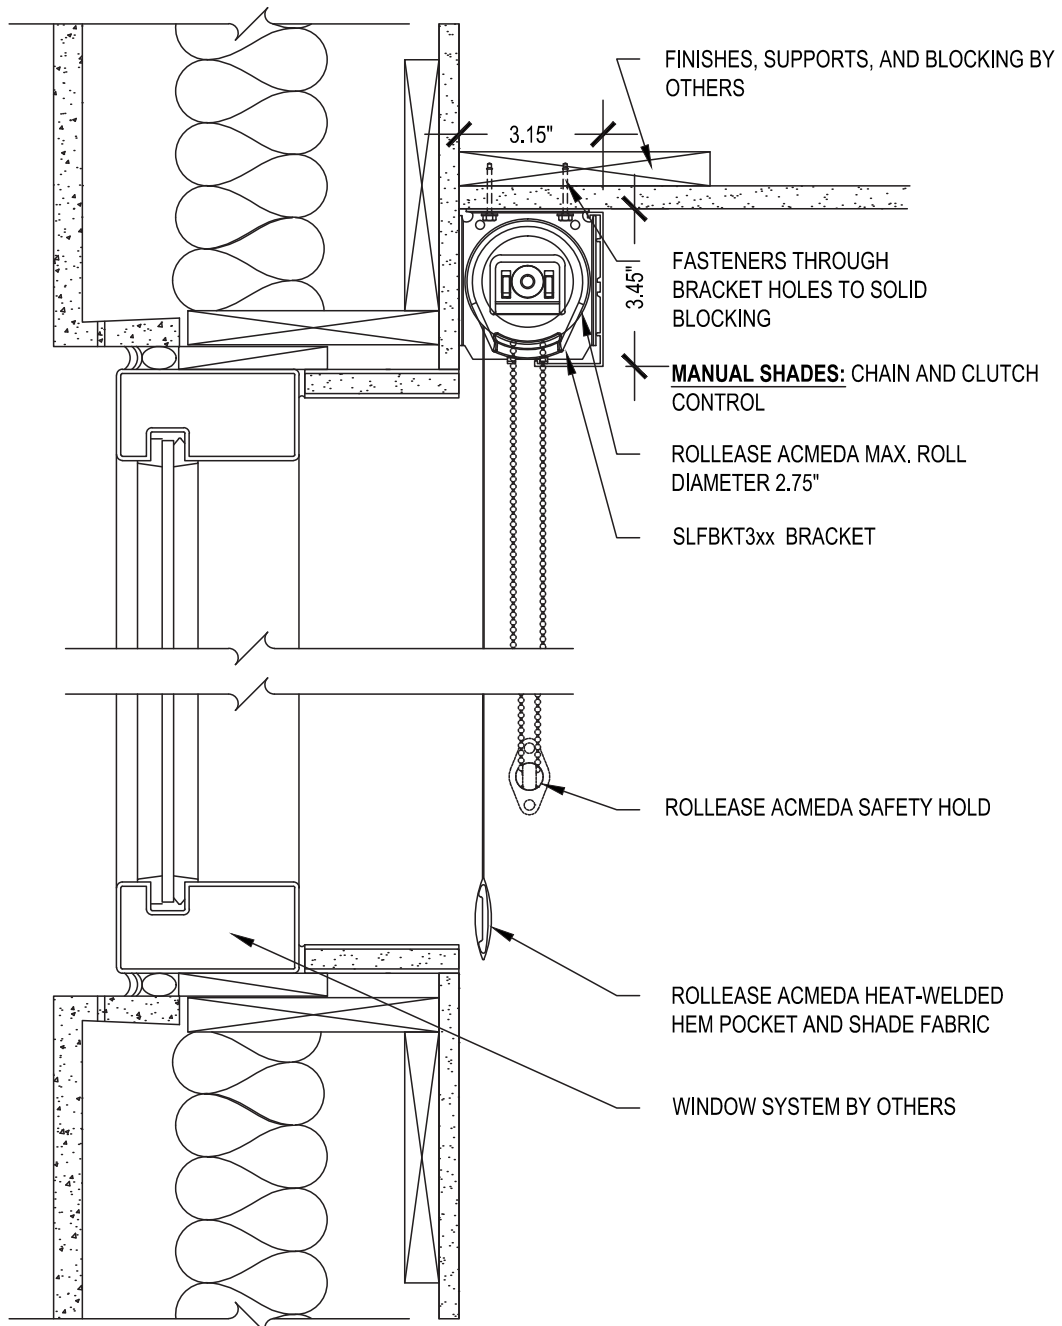

Medium 3 Inch Fascia Single

SCALE: 3"=1'-0" MANUAL CONTROL

Ceiling Mount

Issue Date: 08.01.2021