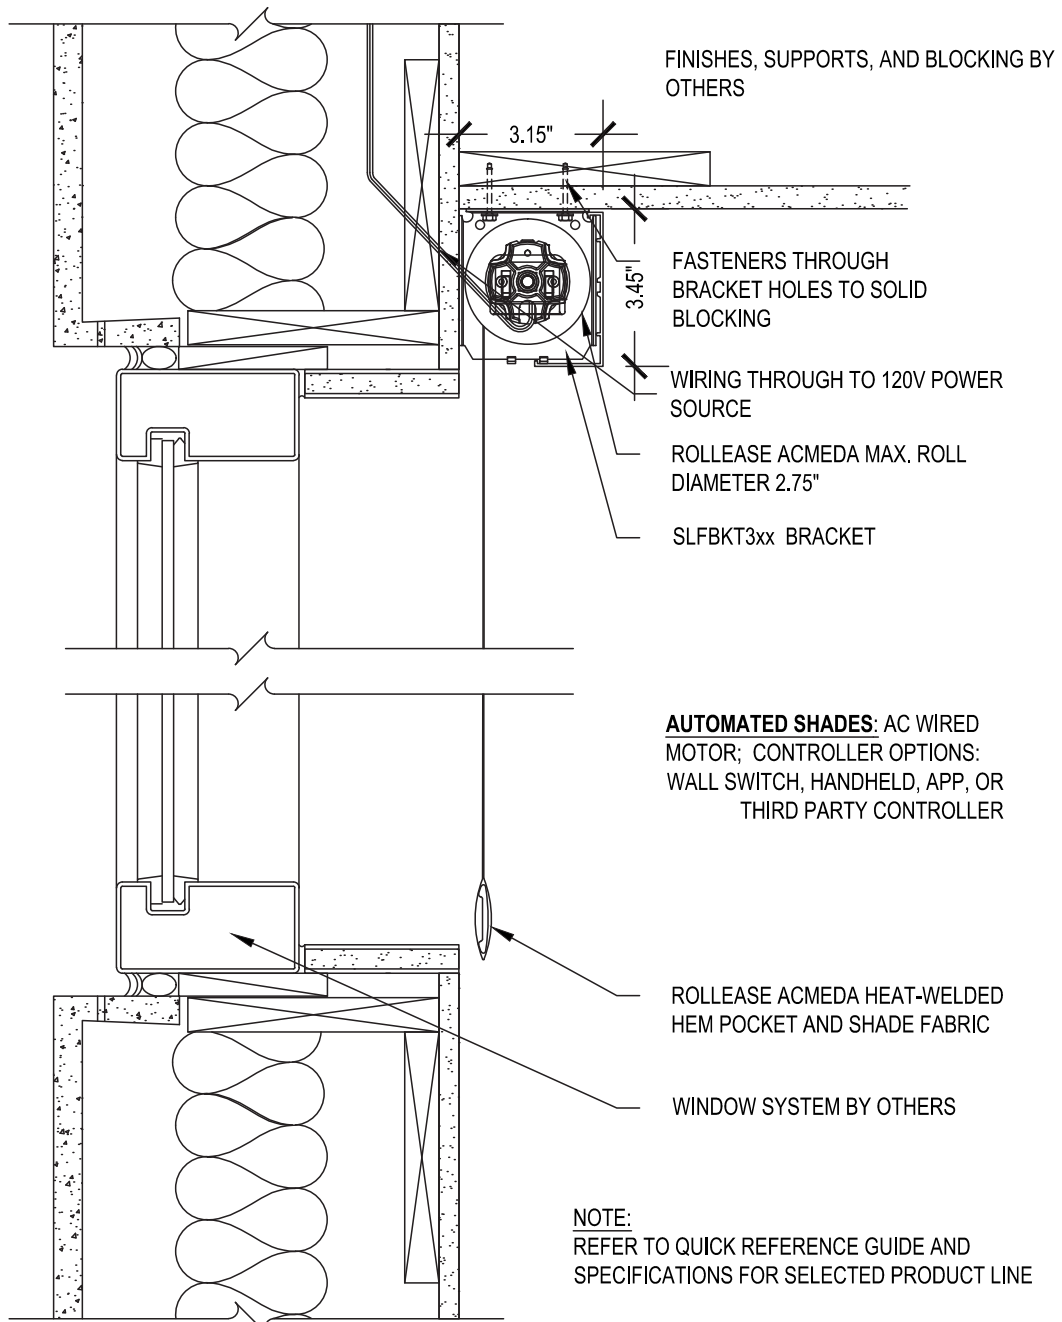

Medium 3 Inch Fascia Single

SCALE: 3"=1'-0" 120V AC MOTOR CONTROL

Ceiling Mount

Issue Date: 08.01.2021

ROLLEASE ACMEDA
CONTRACT