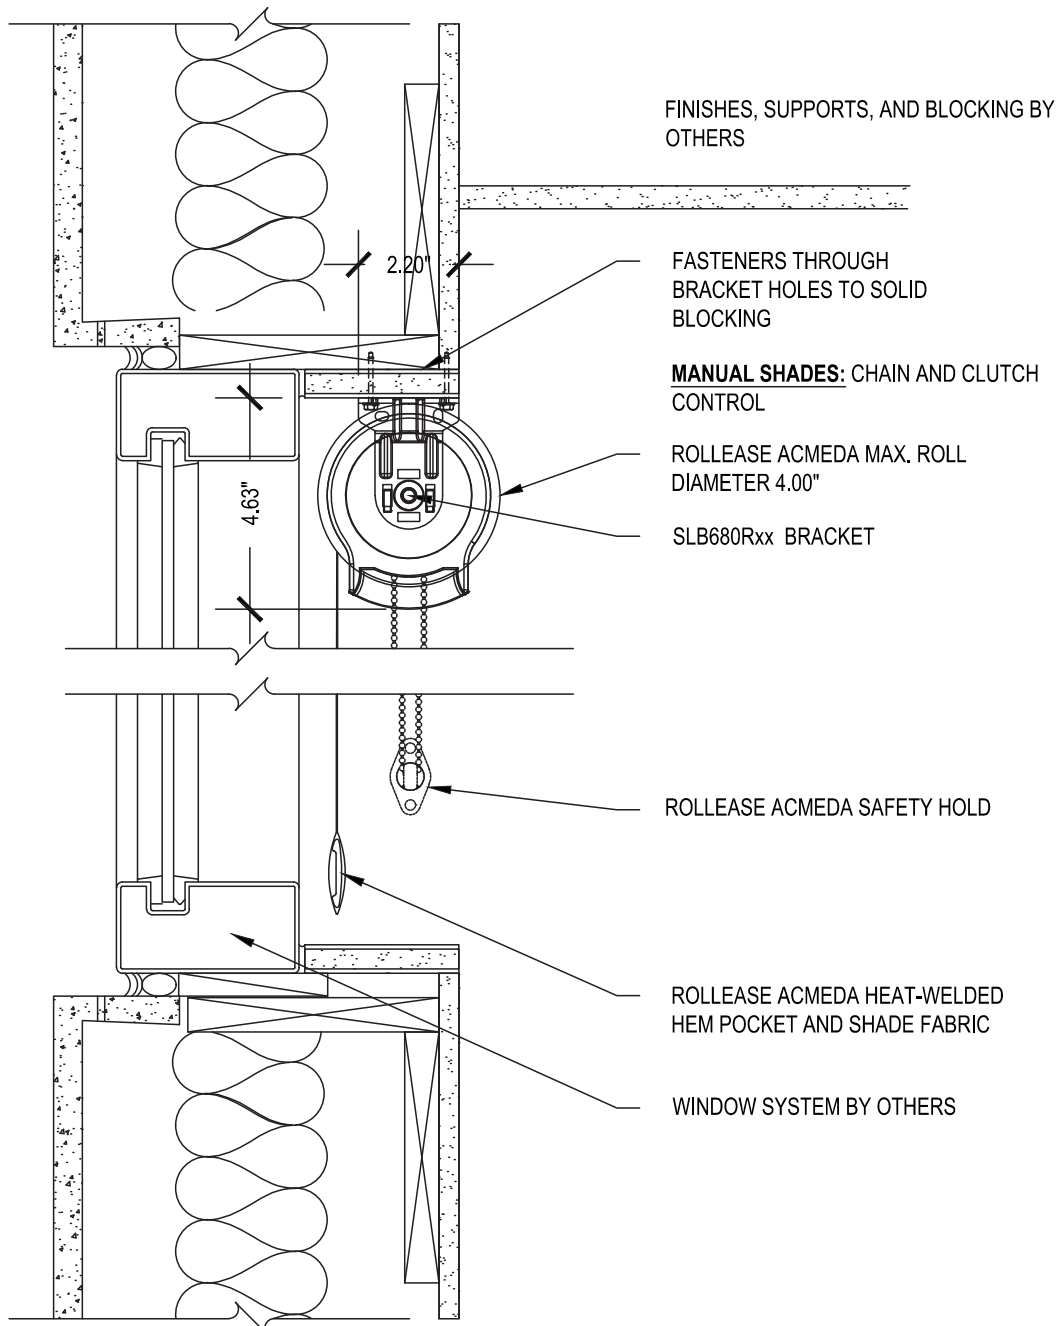

# Large Exposed Roll single

SCALE: 3"=1'-0" MANUAL CONTROL

Punch Window Header Mount

Issue Date: 08.01.2021

**ROLLEASE ACMEDA**  
**CONTRACT**