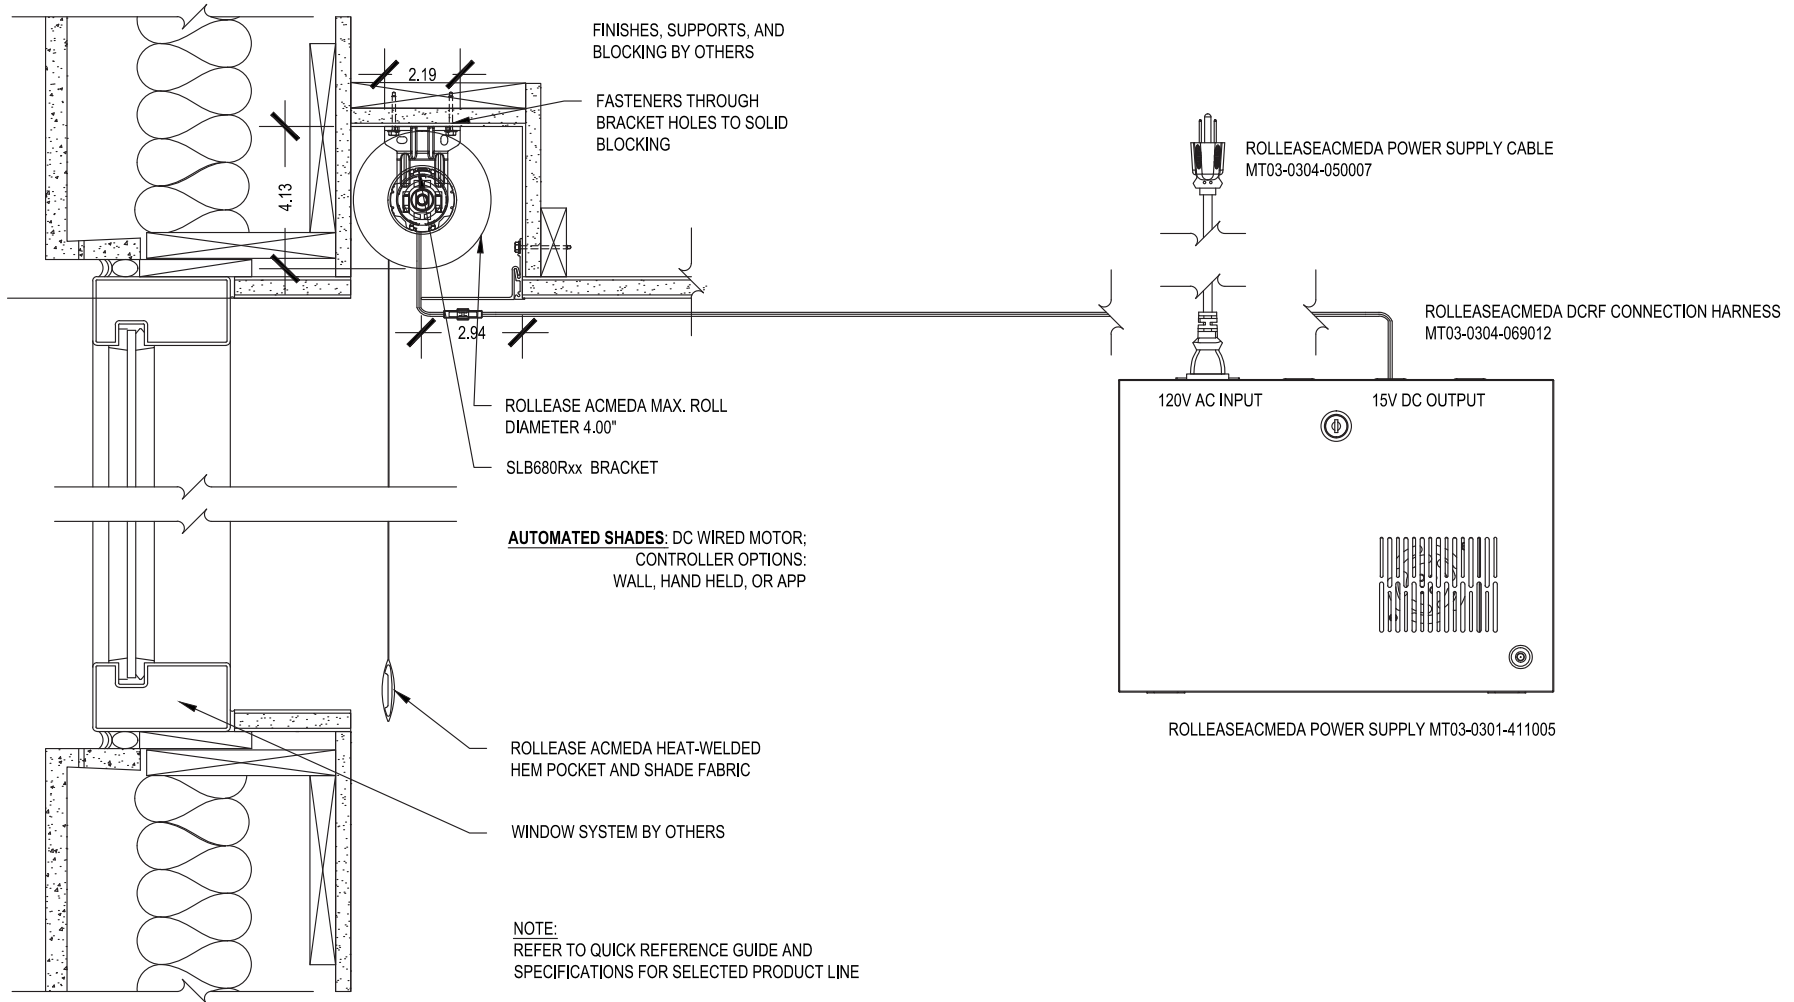

# Large Exposed Roll Single

SCALE: 3"=1'-0" LOW VOLTAGE MOTOR

Drywall Pocket

Issue Date: 08.01.2021

**ROLLEASE ACMEDA**  
**CONTRACT**